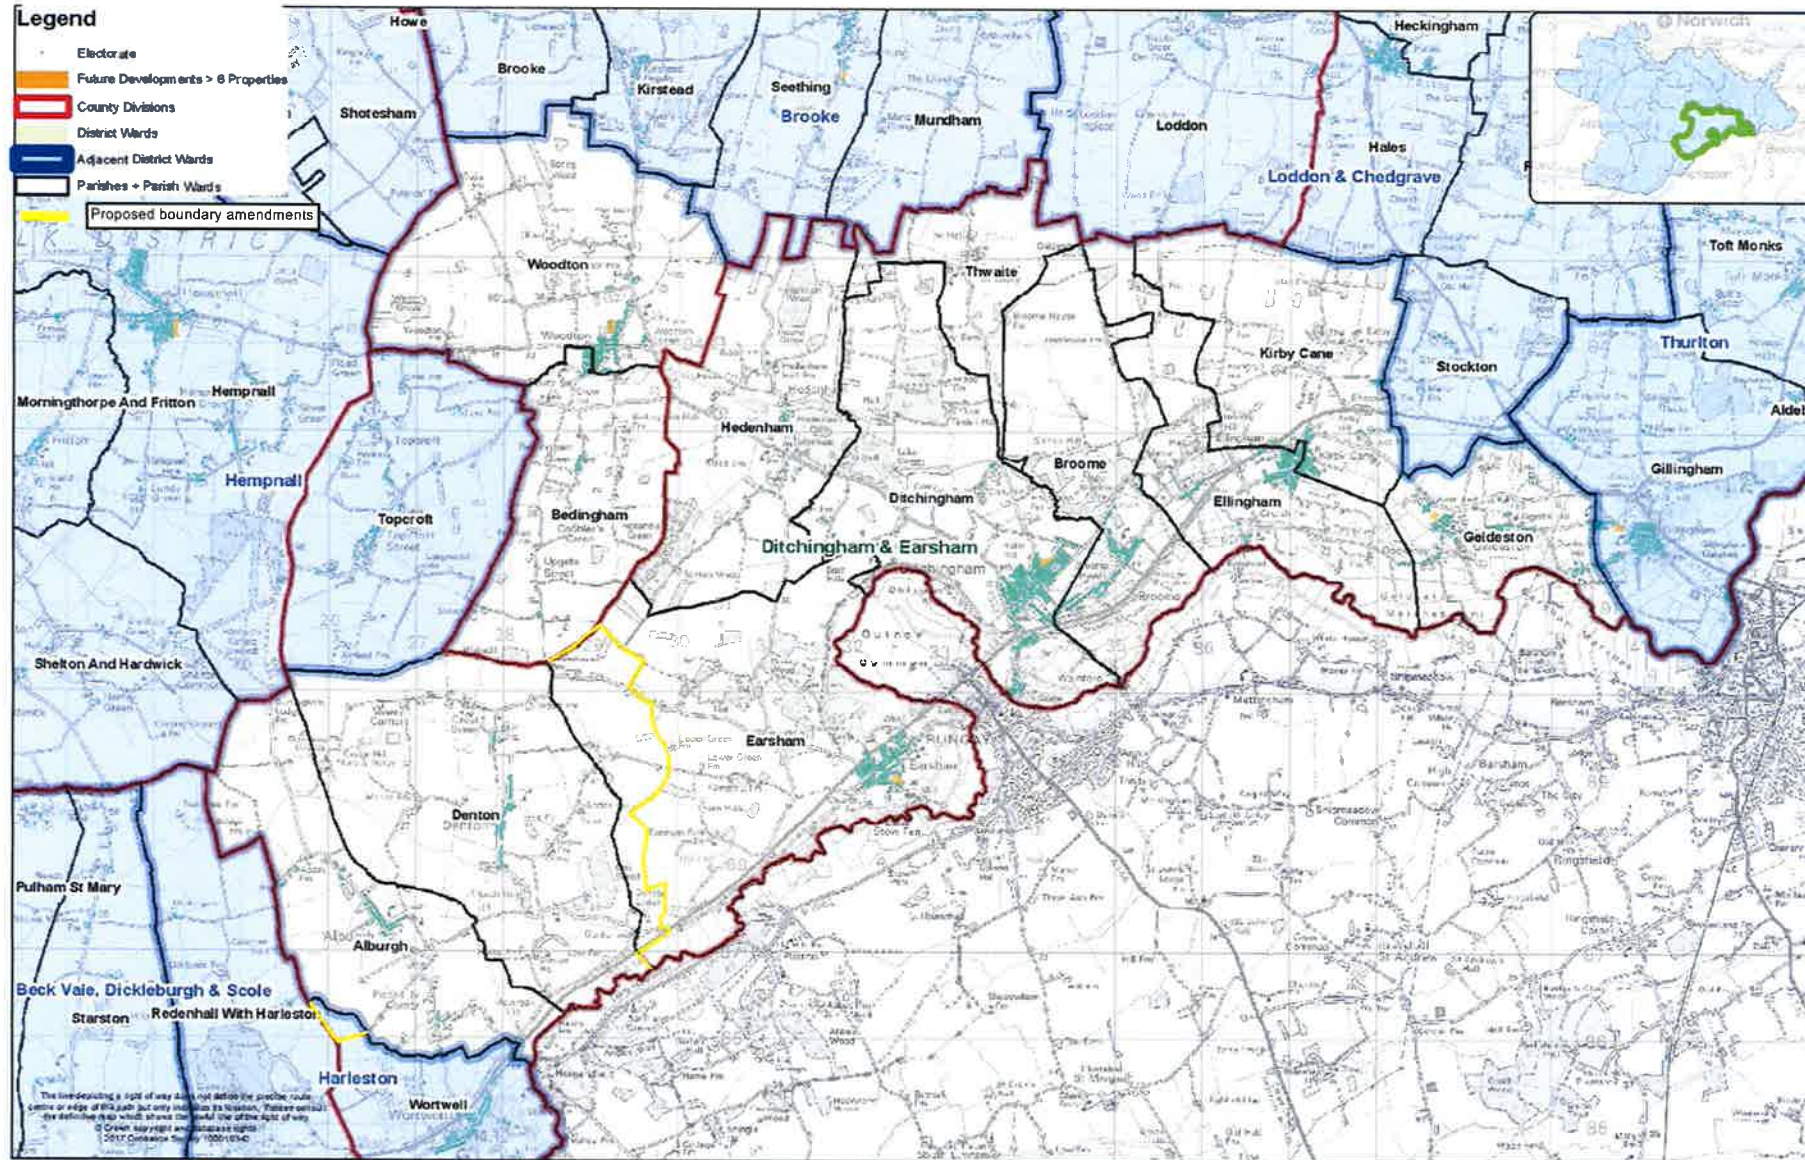

Legend

- Electorate
- Future Developments > 6 Properties
- County Divisions
- District Wards
- Adjacent District Wards
- Parishes + Parish Wards
- Proposed boundary amendments

South Norfolk District Council Parish Boundary Consultation
 Parishes grouped by District Ward:
Ditchingham & Earsham

Date created:
 23/03/2017
 Scale @ A3:
 1:50,900