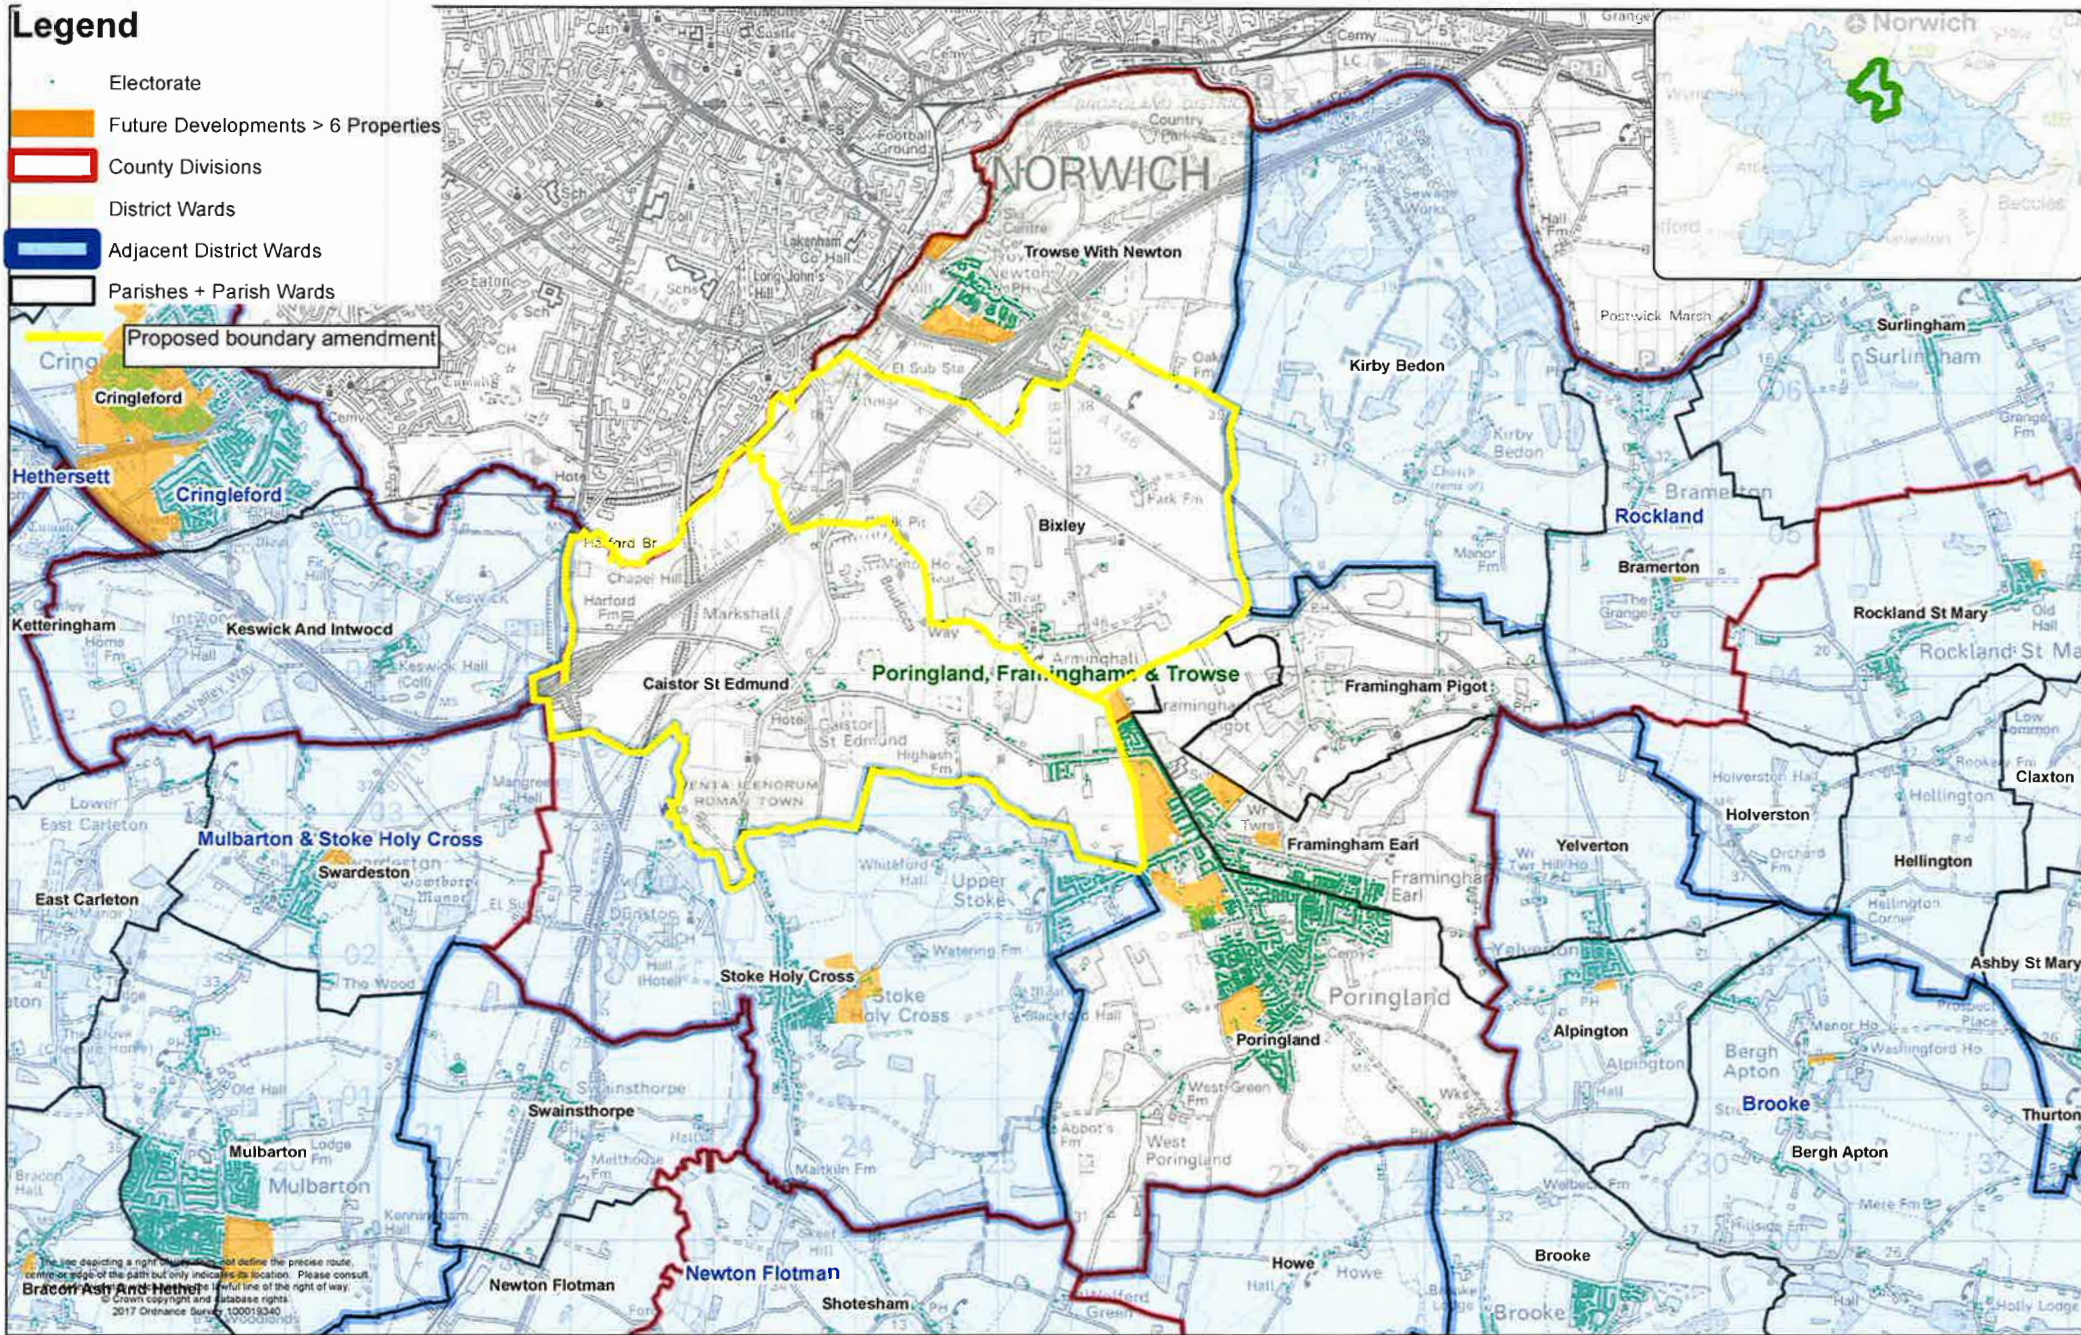

Legend

- Electorate
- Future Developments > 6 Properties
- County Divisions
- District Wards
- Adjacent District Wards
- Parishes + Parish Wards
- Proposed boundary amendment

South Norfolk District Council Parish Boundary Consultation
Parishes grouped by District Ward:
Poringland, Framingham & Trowse

Date created: 22/03/2017	N ↑
Scale @ A3: 1:35,920