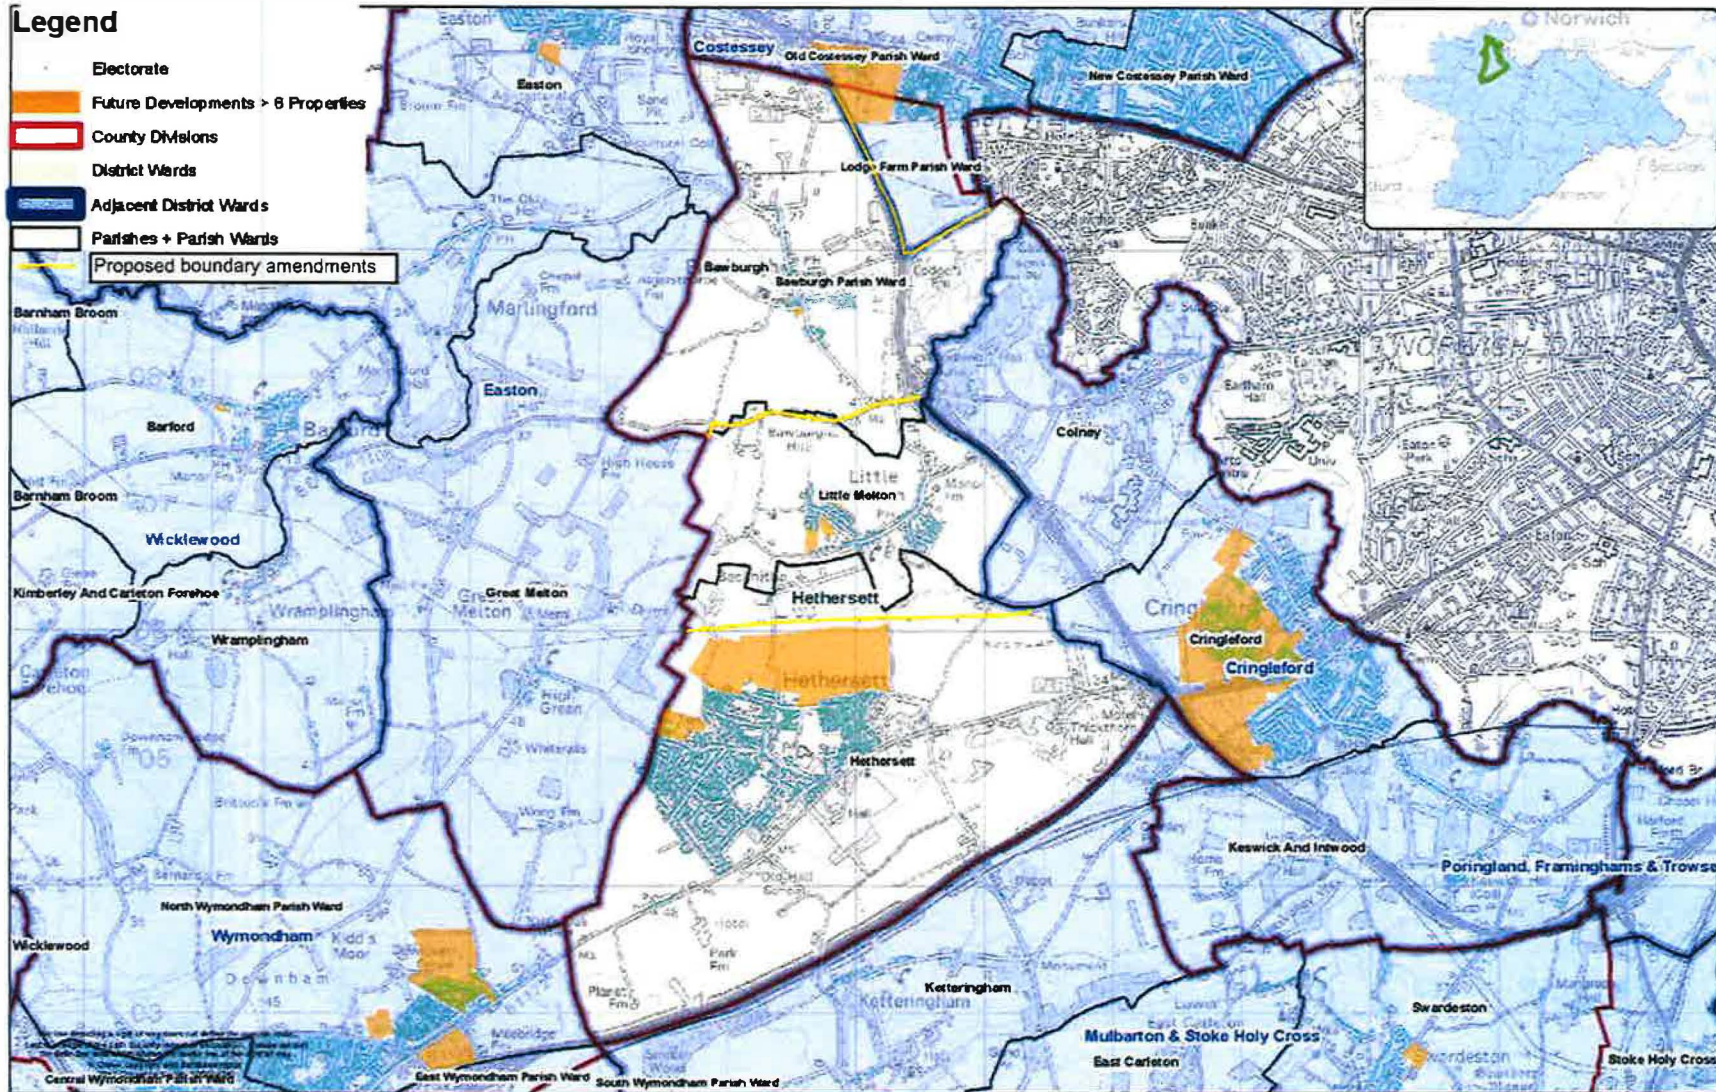

Legend

- Electorate
- Future Developments > 8 Properties
- County Divisions
- District Wards
- Adjacent District Wards
- Parishes + Parish Wards
- Proposed boundary amendments

South Norfolk District Council Parish Boundary Consultation
 Parishes grouped by District Ward:
Hethersett

Date created:
22/03/2017
 Scale @ A3:
1:32,750