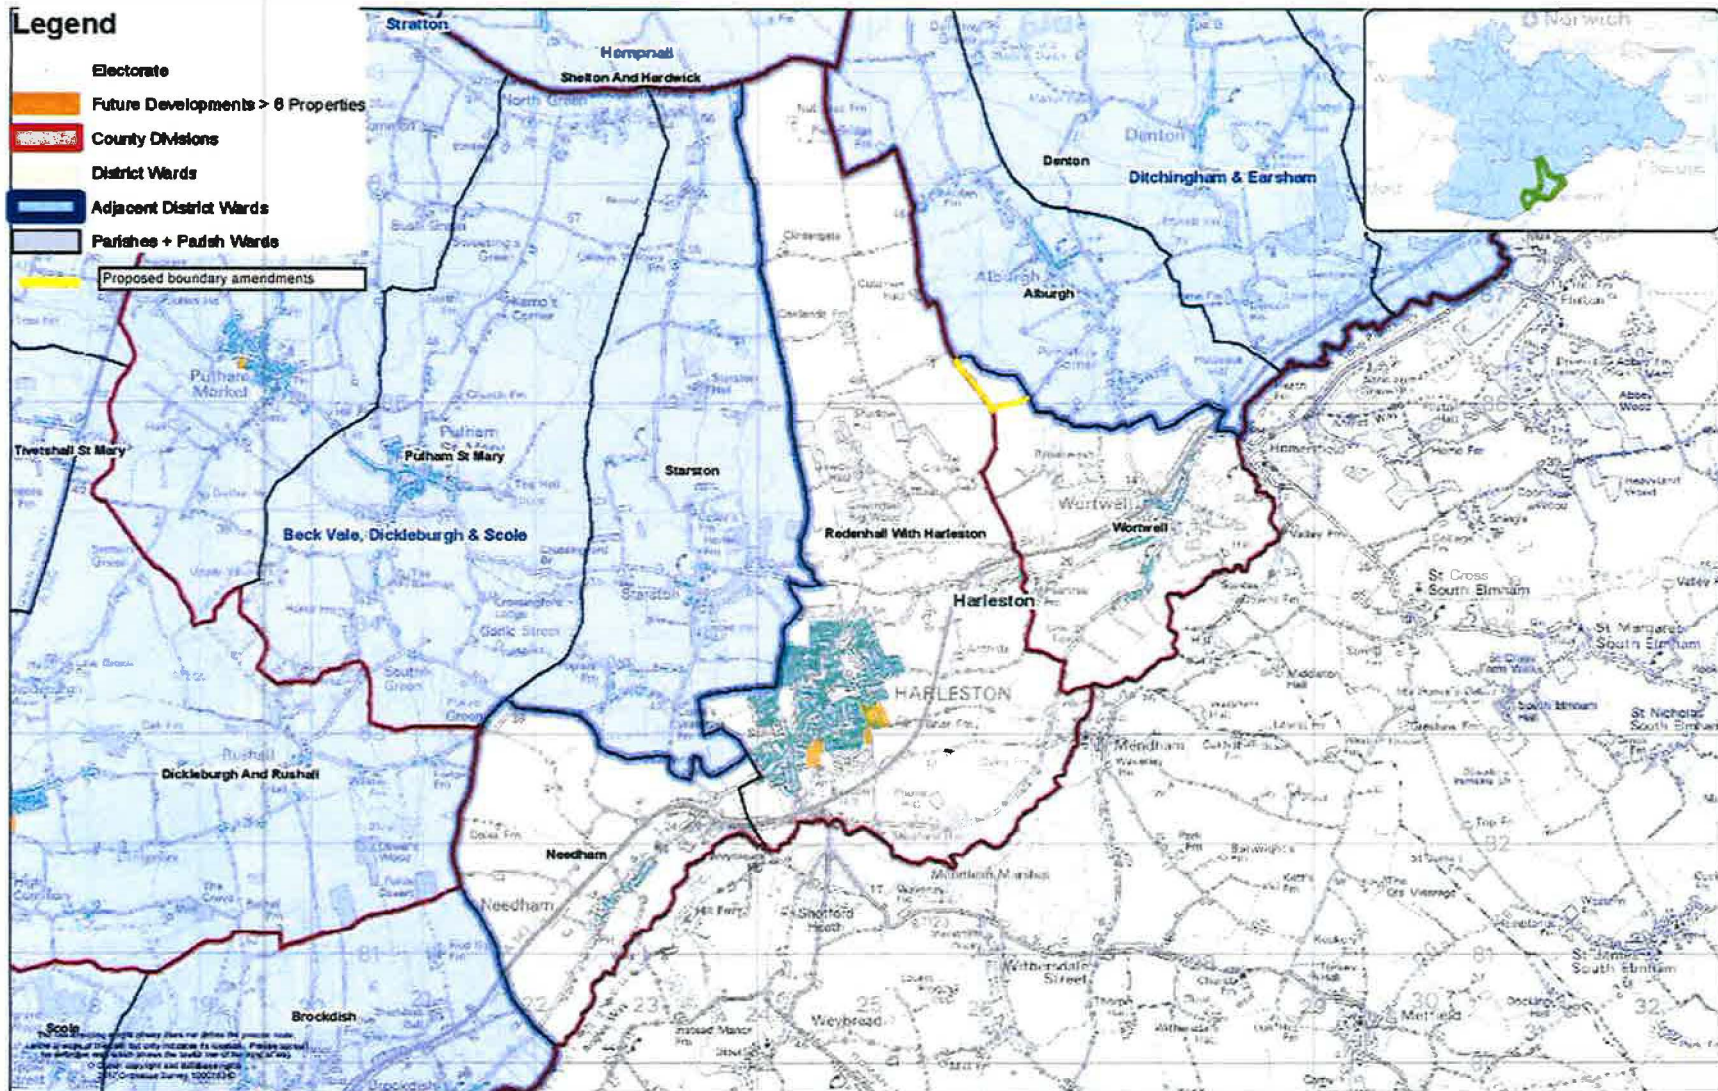

# Legend

- Electorate
- Future Developments > 8 Properties
- County Divisions
- District Wards
- Adjacent District Wards
- Parishes + Parish Wards
- Proposed boundary amendments

South Norfolk District Council Parish Boundary Consultation  
 Parishes grouped by District Ward:  
**Harleston**

Date created:  
 22/03/2017  
 Scale @ A3:  
 1:37,840