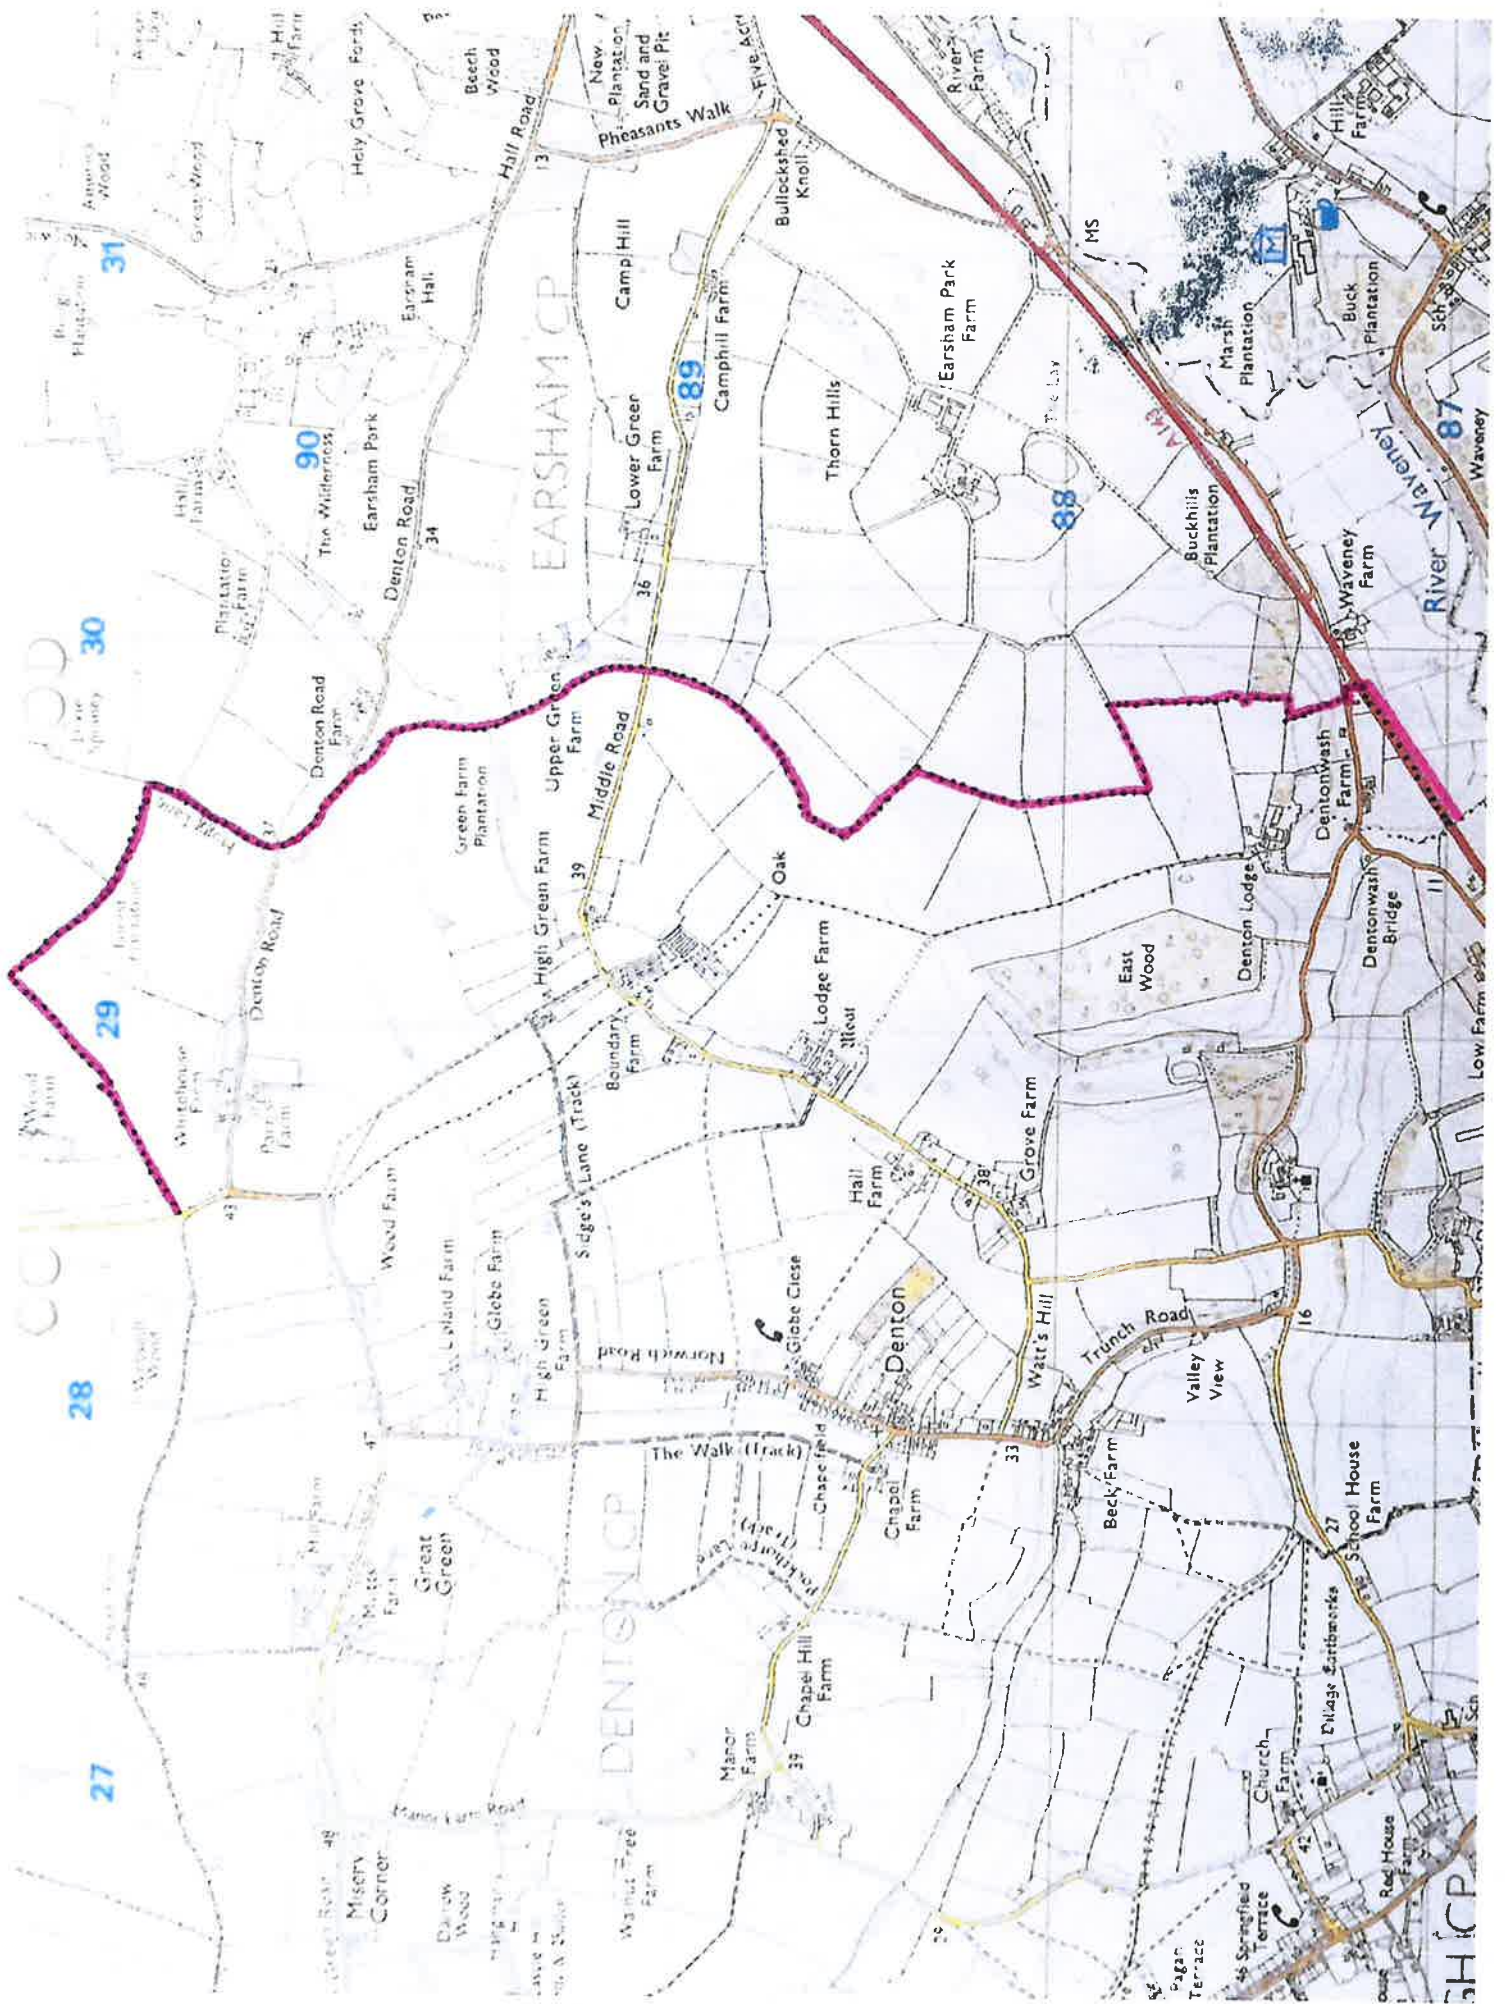

EARSHAM CP

DENTON CP

Map labels include:
Farms: Manor Farm, Chapel Hill Farm, Chase Field, Chapel Farm, Hall Farm, Grove Farm, Lodge Farm, Boundary Farm, High Green Farm, Upper Green Farm, Middle Green Farm, Lower Green Farm, Camp Hill Farm, Earsham Park Farm, River Farm, Buck Plantation, Waveney Farm, Dentonwash Farm, Denton Lodge, East Wood, Dentonwash Bridge, Low Farm, Rod House Farm, School Farm, Dillage Earthworks, Safford Church, Safford Terrace, Pagan Terrace, Valley View, Watt's Hill, Trunch Road, Beck Farm, Denton, Globe Close, Globe Farm, Leland Farm, Wood Farm, Parr's Farm, Whitehouse Farm, Forest Farm, Denton Farm, The Willerness, Earsham Hall, Beech Wood, Holy Grove Farm, Hill Farm, New Plantation Sand and Gravel Pit, Pheasants Walk, Bullockshed Knoll, Five Acre, The Lay, Marsh Plantation, Buck Hills Plantation, Buck Plantation, Hills Farm, Waveney, River Waveney, Denton Lodge, Dentonwash Bridge, Low Farm, Grove Farm, Hall Farm, Grove Farm, Lodge Farm, Boundary Farm, High Green Farm, Upper Green Farm, Middle Green Farm, Lower Green Farm, Camp Hill Farm, Earsham Park Farm, River Farm, Buck Plantation, Waveney Farm, Dentonwash Farm, Denton Lodge, East Wood, Dentonwash Bridge, Low Farm, Grove Farm, Hall Farm, Grove Farm, Lodge Farm, Boundary Farm, High Green Farm, Upper Green Farm, Middle Green Farm, Lower Green Farm, Camp Hill Farm, Earsham Park Farm, River Farm, Buck Plantation, Waveney Farm, Dentonwash Farm, Denton Lodge, East Wood, Dentonwash Bridge, Low Farm.