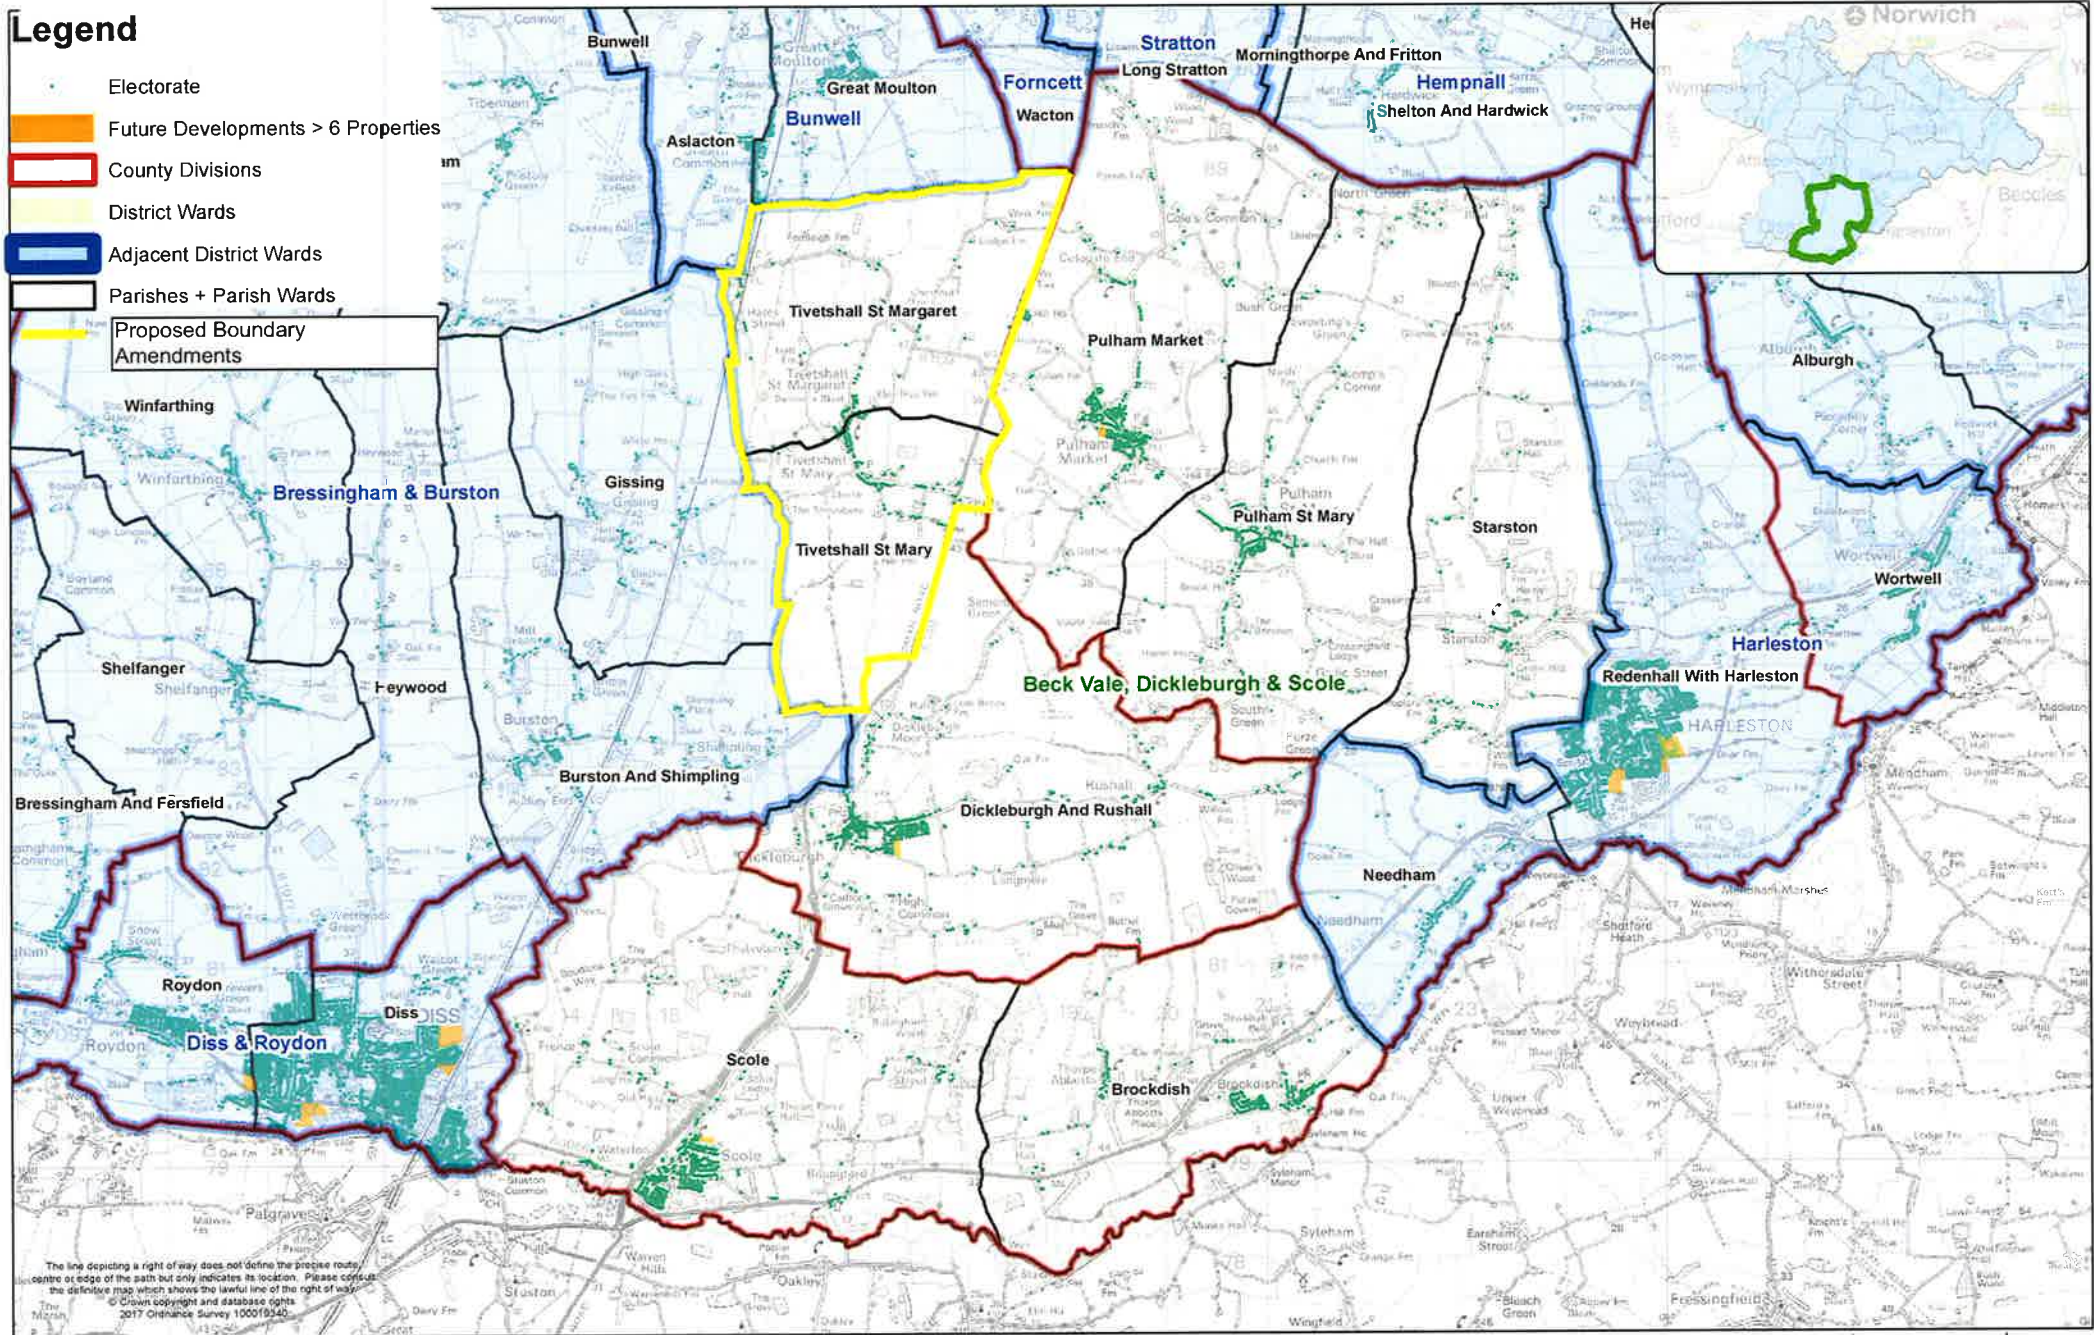

Legend

- Electorate
- Future Developments > 6 Properties
- County Divisions
- District Wards
- Adjacent District Wards
- Parishes + Parish Wards
- Proposed Boundary Amendments

South Norfolk District Council Parish Boundary Consultation
Parishes grouped by District Ward:
Beck Vale, Dickleburgh & Scole

Date created:
22/03/2017
Scale @ A3:
1:51,190