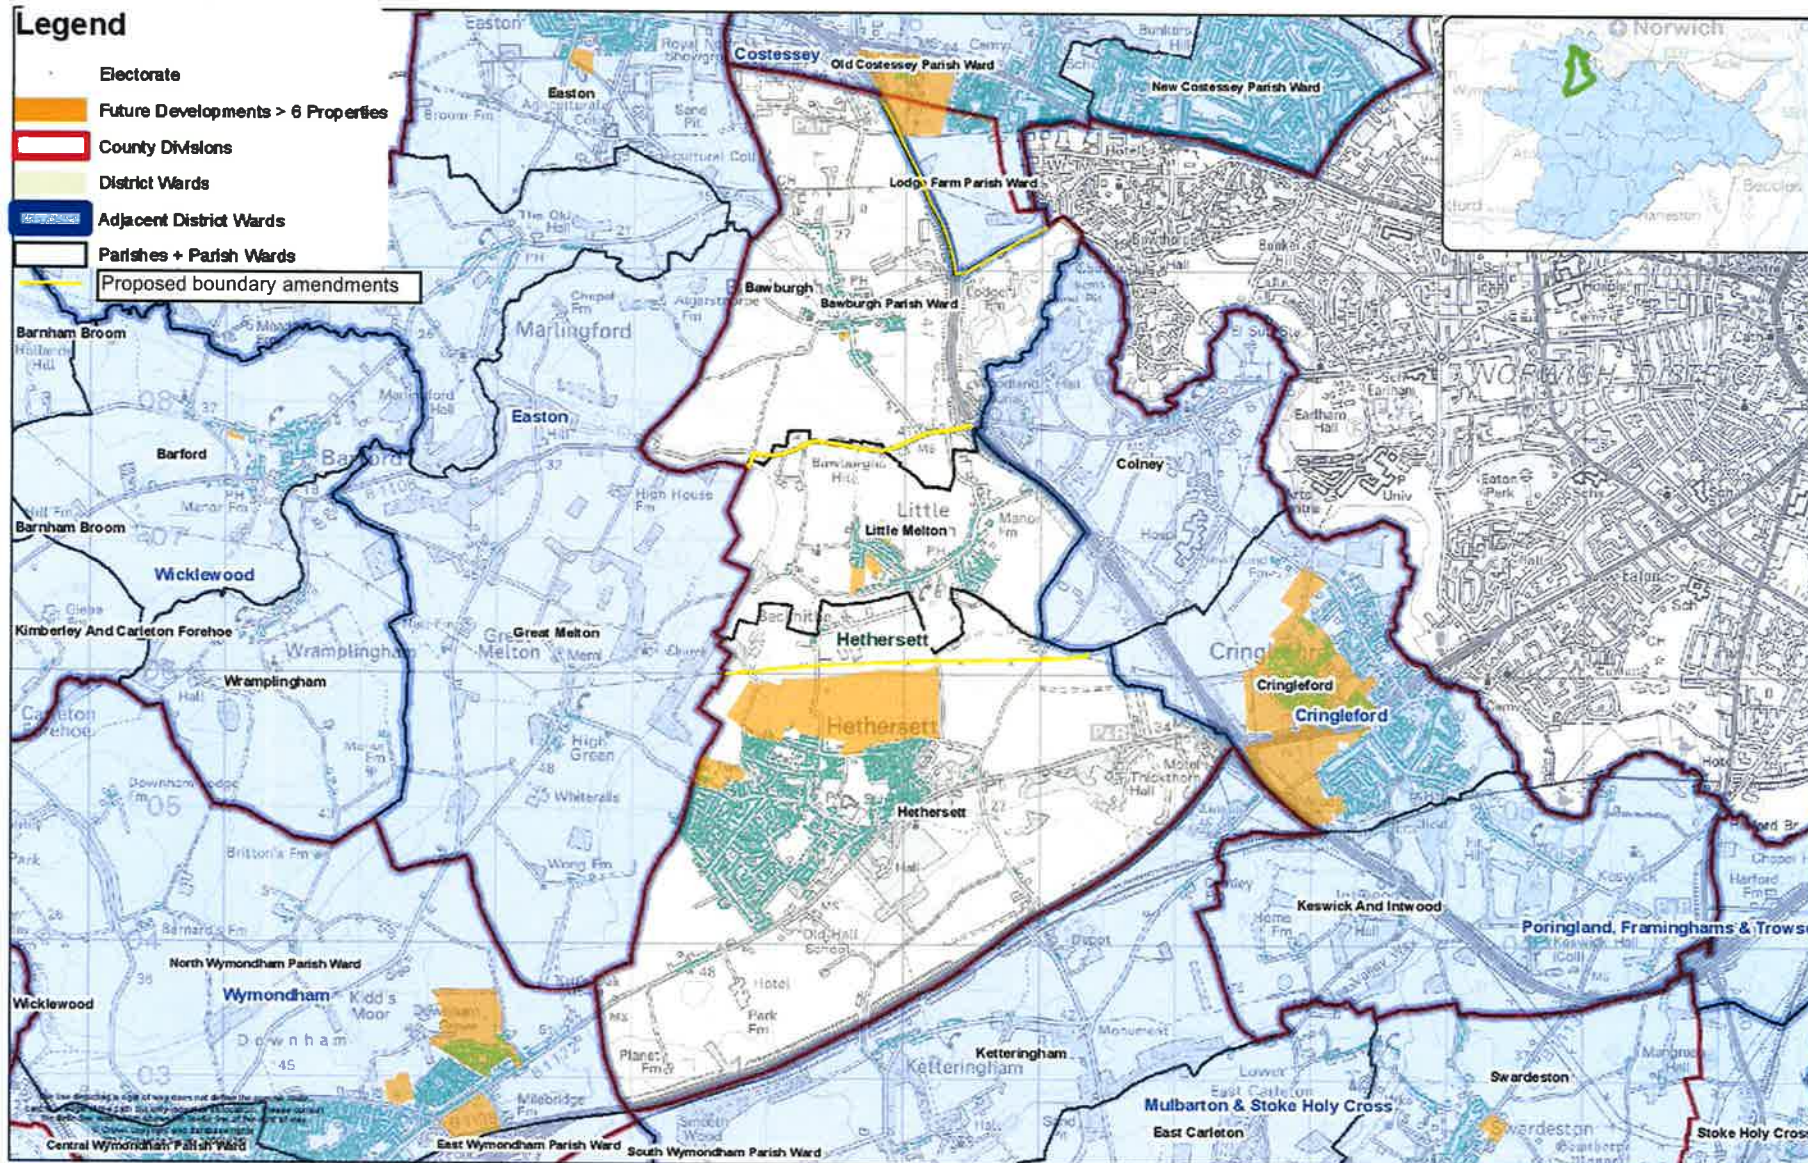

Legend

- Electorate
- Future Developments > 6 Properties
- County Divisions
- District Wards
- Adjacent District Wards
- Parishes + Parish Wards
- Proposed boundary amendments

South Norfolk District Council Parish Boundary Consultation
 Parishes grouped by District Ward:
Hethersett

Date created:
22/03/2017

Scale @ A3:
1:32,750