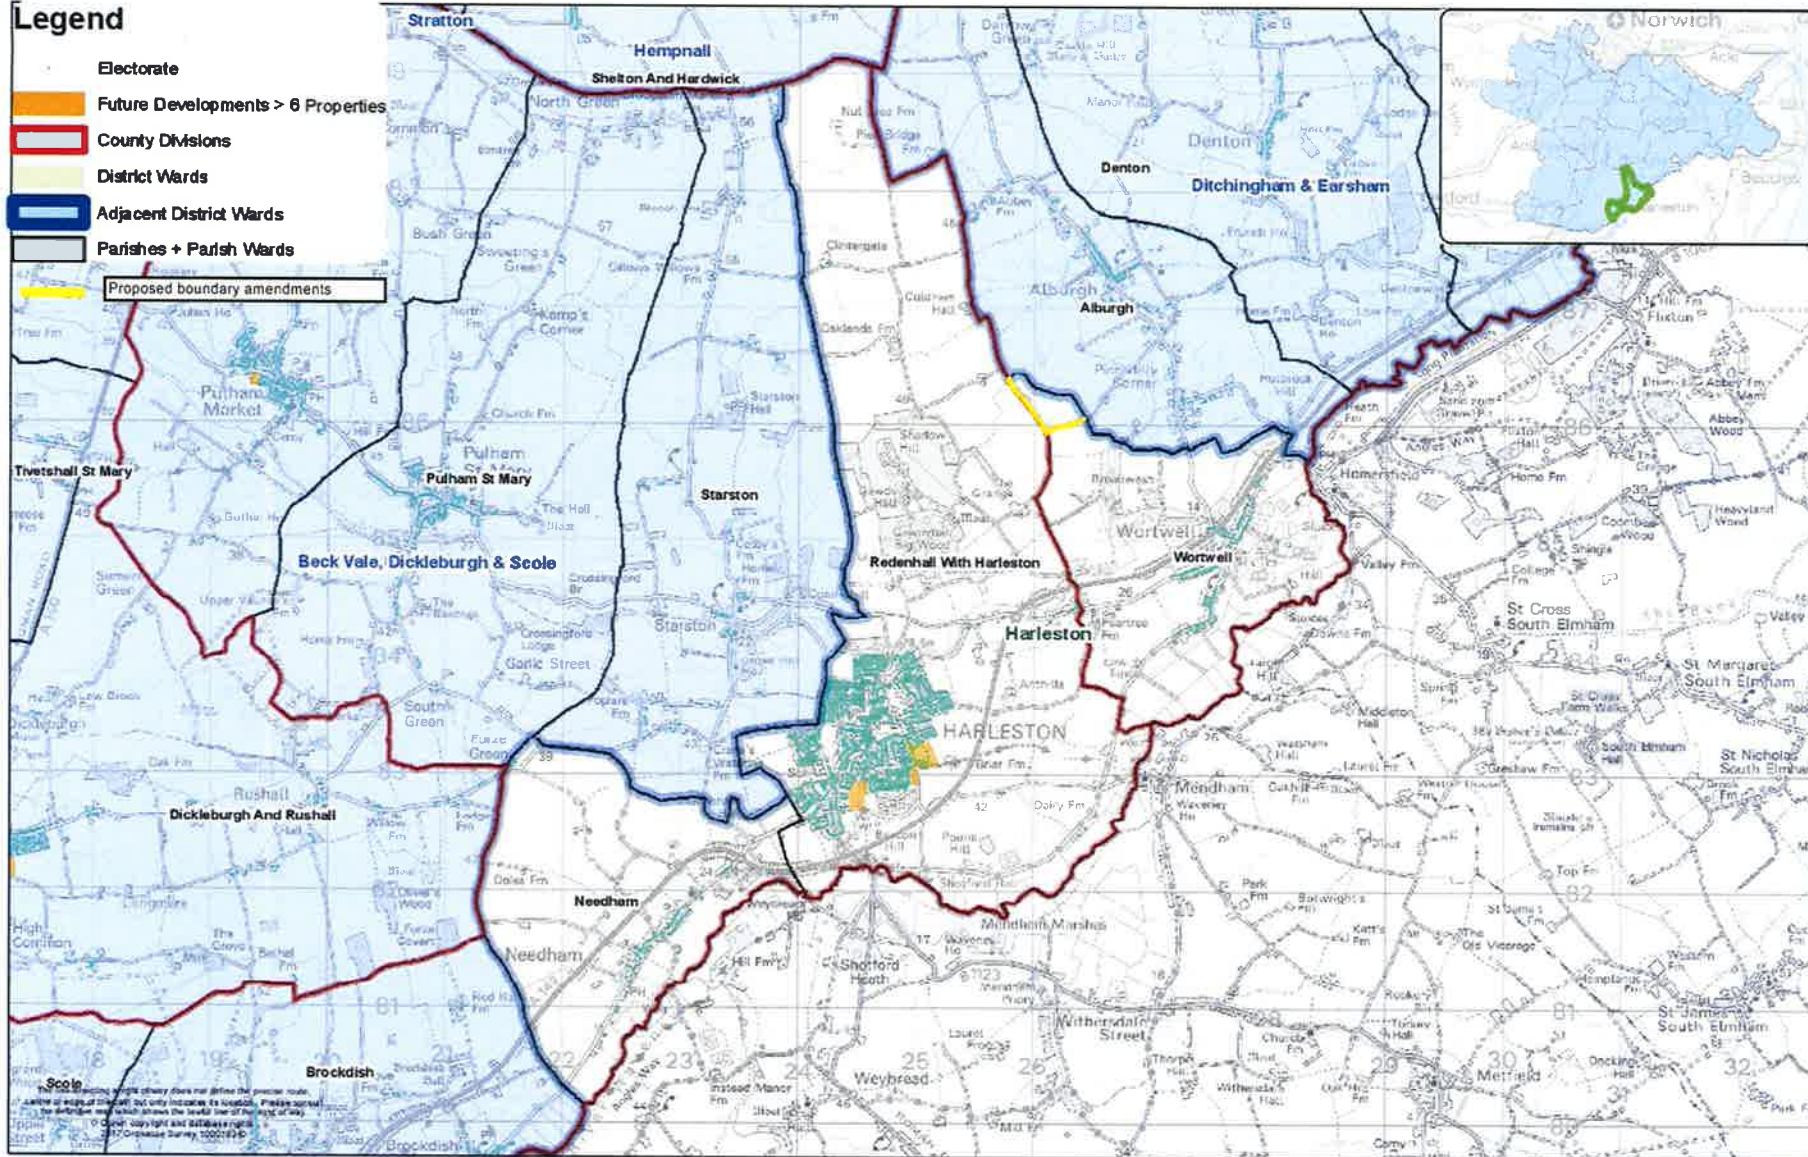

**Legend**

- Electorate
- Future Developments > 6 Properties
- County Divisions
- District Wards
- Adjacent District Wards
- Parishes + Parish Wards
- Proposed boundary amendments

South Norfolk District Council Parish Boundary Consultation  
 Parishes grouped by District Ward:  
**Harleston**

Date created:  
 22/03/2017  
 Scale @ A3:  
 1:37,840