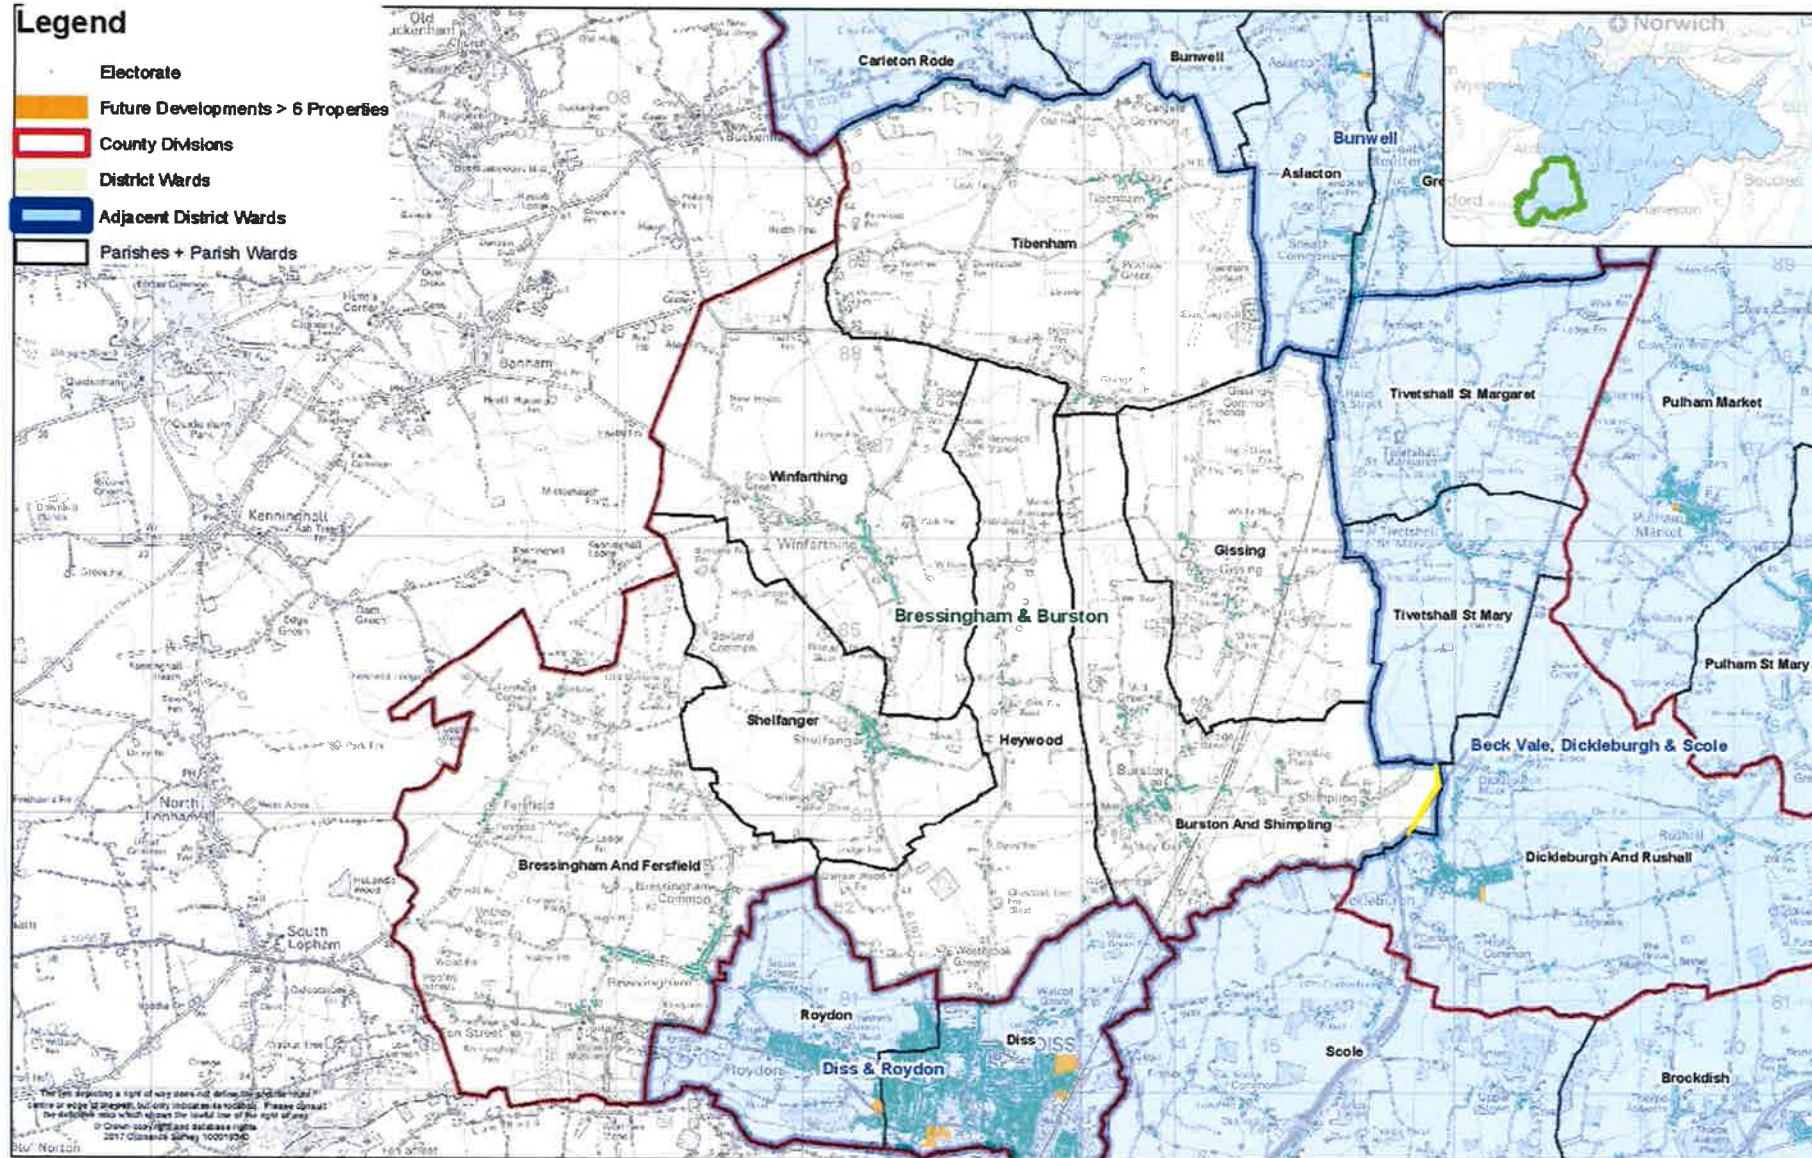

Legend

- Electorate
- Future Developments > 6 Properties
- County Divisions
- District Wards
- Adjacent District Wards
- Parishes + Parish Wards

South Norfolk District Council Parish Boundary Consultation
 Parishes grouped by District Ward:
Bressingham & Burston

Date created:
 22/03/2017
 Scale @ A3:
 1:47,800