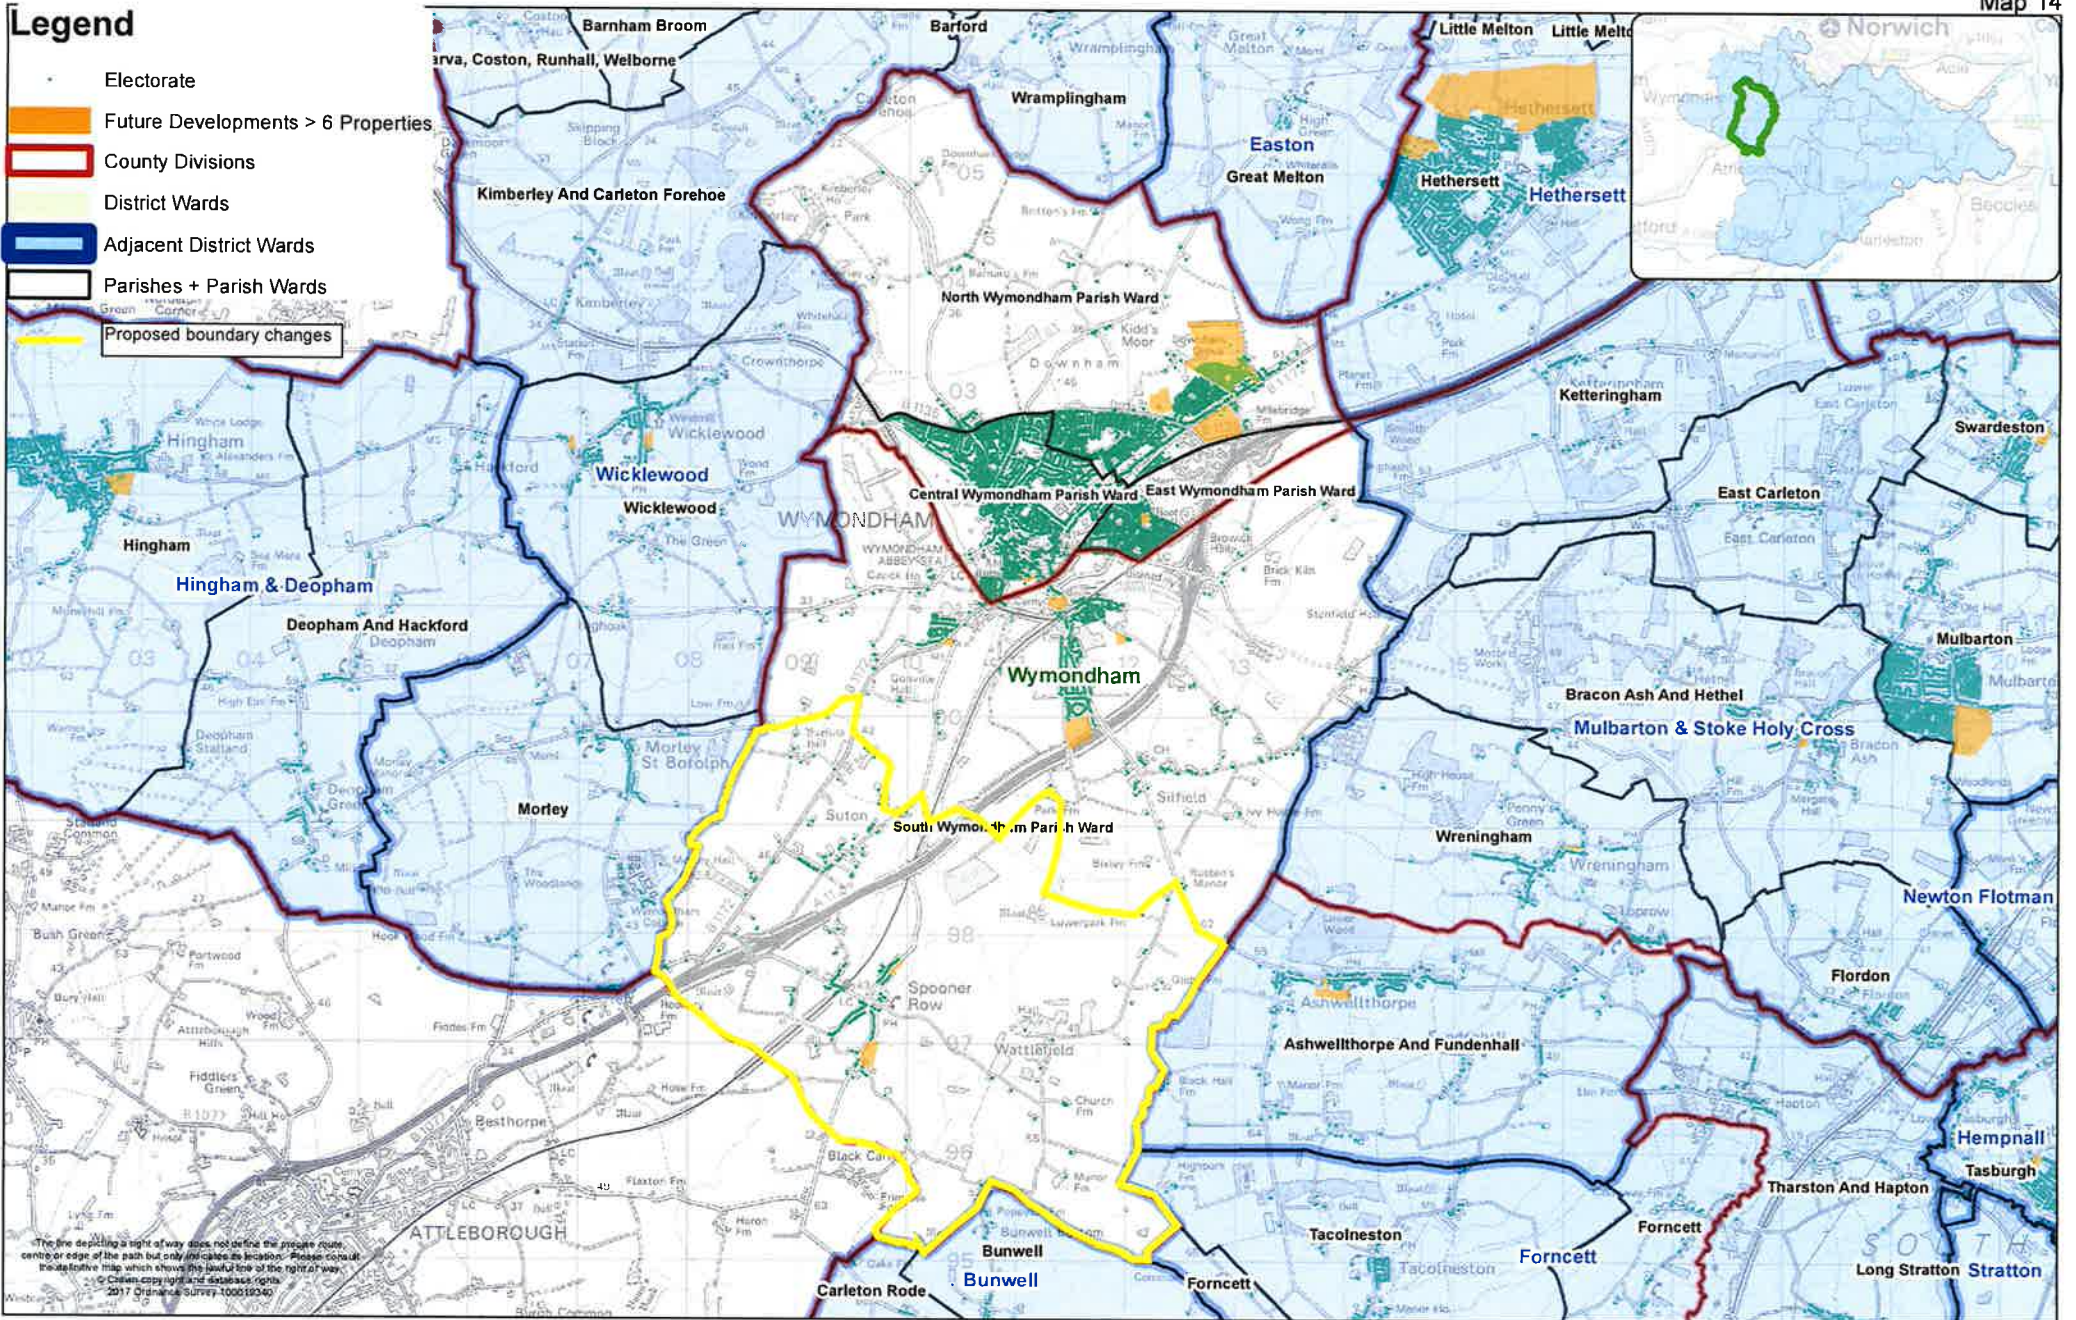

Legend

- Electorate
- Future Developments > 6 Properties
- County Divisions
- District Wards
- Adjacent District Wards
- Parishes + Parish Wards
- Proposed boundary changes

South Norfolk District Council Parish Boundary Consultation
Parishes grouped by District Ward:
Wymondham

Date created: 22/03/2017	N ↑
Scale @ A3: 1:46,150