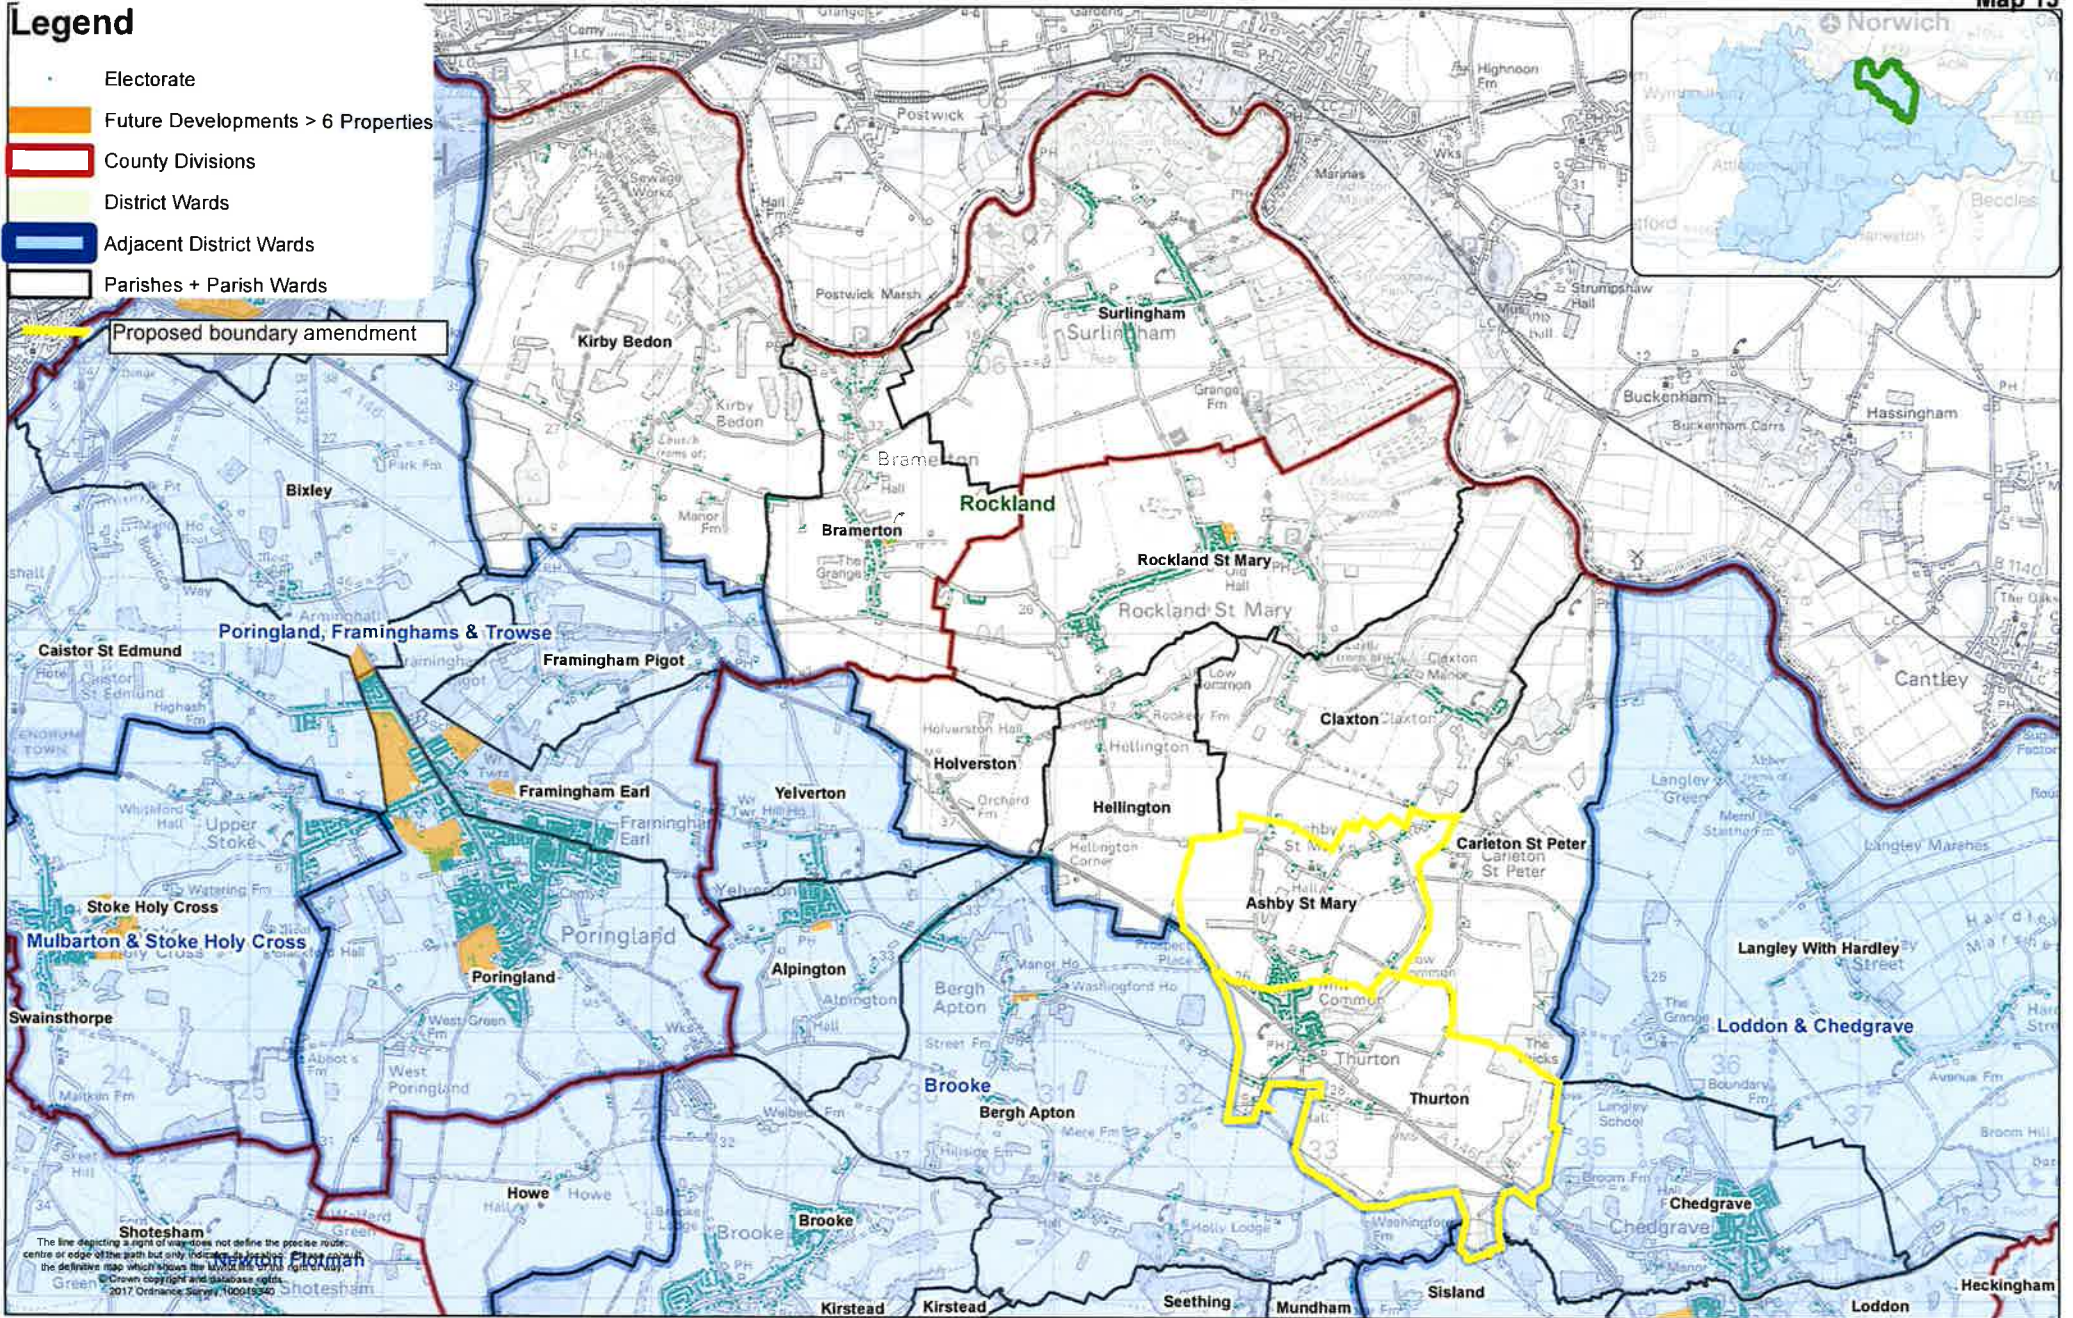

Legend

- Electorate
- Future Developments > 6 Properties
- County Divisions
- District Wards
- Adjacent District Wards
- Parishes + Parish Wards
- Proposed boundary amendment

South Norfolk District Council Parish Boundary Consultation
 Parishes grouped by District Ward:
Rockland

Date created: 22/03/2017	N ↑
Scale @ A3: 1:37,660	