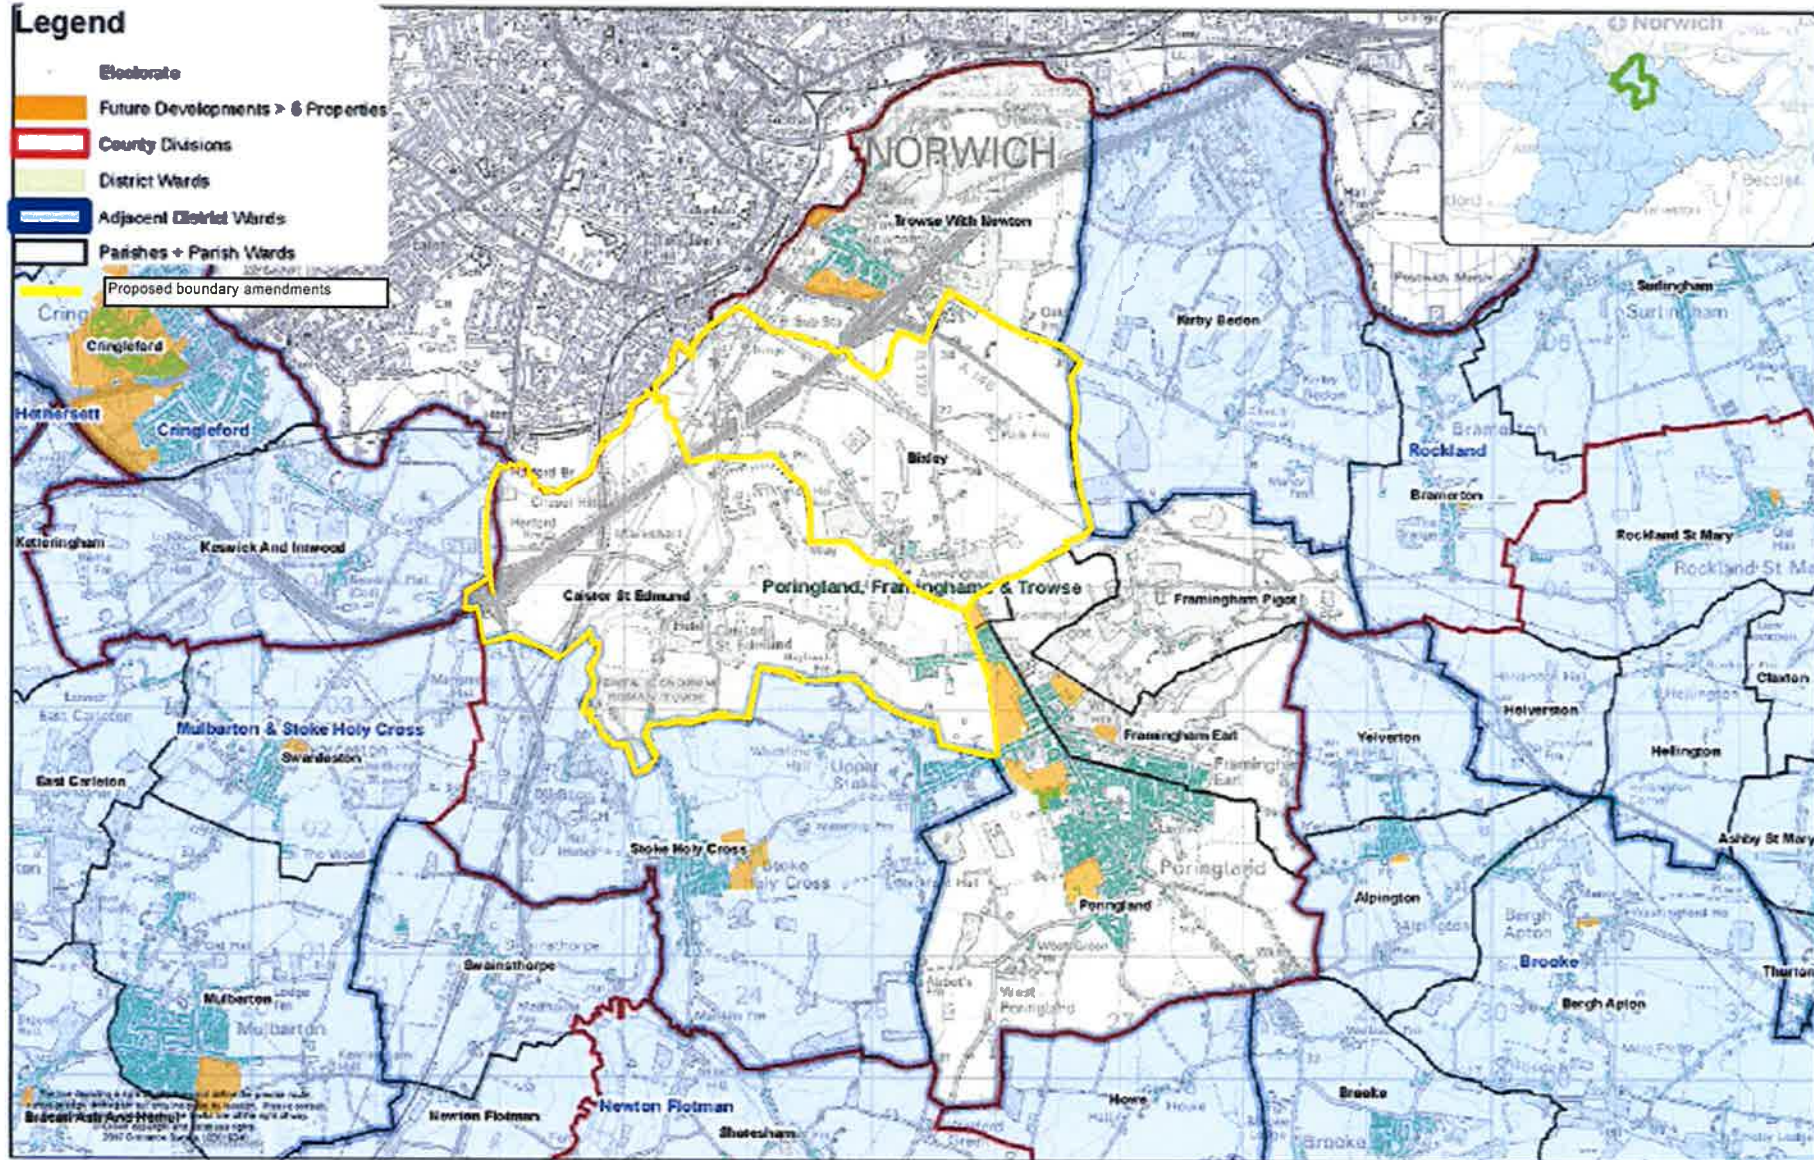

Legend

- Electorate
- Future Developments > 6 Properties
- County Divisions
- District Wards
- Adjacent District Wards
- Parishes + Parish Wards
- Proposed boundary amendments

South Norfolk District Council Parish Boundary Consultation
 Parishes grouped by District Ward:
Poringland, Framinghams & Trowse

Date created:
22/03/2017

Scale @ A3:
1:35,820

Legend

-  Electorate
-  Future Developments > 6 Properties
-  County Divisions
-  District Wards
-  Adjacent District Wards
-  Parishes + Parish Wards
-  Proposed boundary amendments

South Norfolk District Council Parish Boundary Consultation
Parishes grouped by District Ward:
Poringland, Framinghams & Trowse

Date created:
22/03/2017
 Scale @ A3:
1:35,000