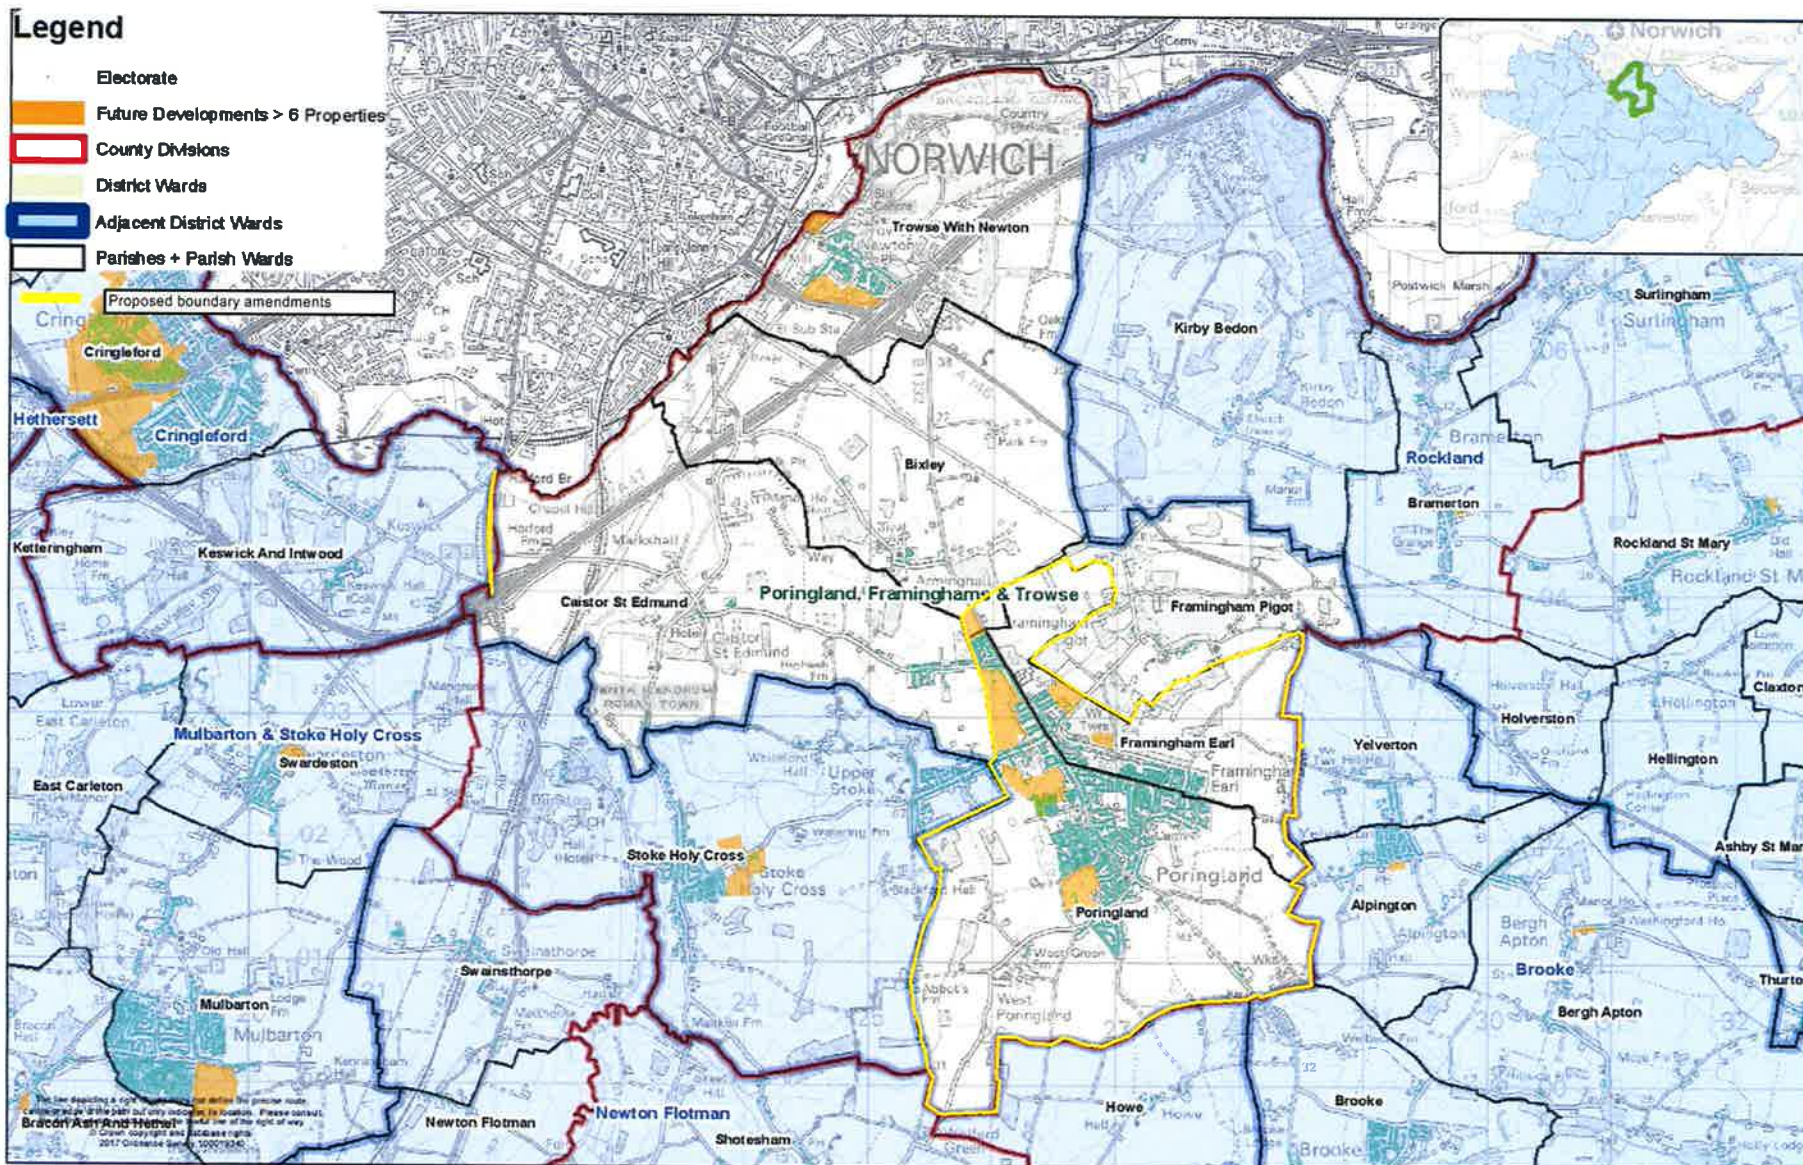

Legend

- Electorate
- Future Developments > 6 Properties
- County Divisions
- District Wards
- Adjacent District Wards
- Parishes + Parish Wards
- Proposed boundary amendments

South Norfolk District Council Parish Boundary Consultation
 Parishes grouped by District Ward:
Poringland, Framinghams & Trowse

Date created:
22/03/2017

Scale @ A3:
1:35,820

Legend

-  Electorate
-  Future Developments > 6 Properties
-  County Divisions
-  District Wards
-  Adjacent District Wards
-  Parishes + Parish Wards
-  Proposed boundary amendments

South Norfolk District Council Parish Boundary Consultation
Parishes grouped by District Ward:
Poringland, Framinghams & Trowse

Date created:
22/03/2017
 Scale @ A3:
1:35,000