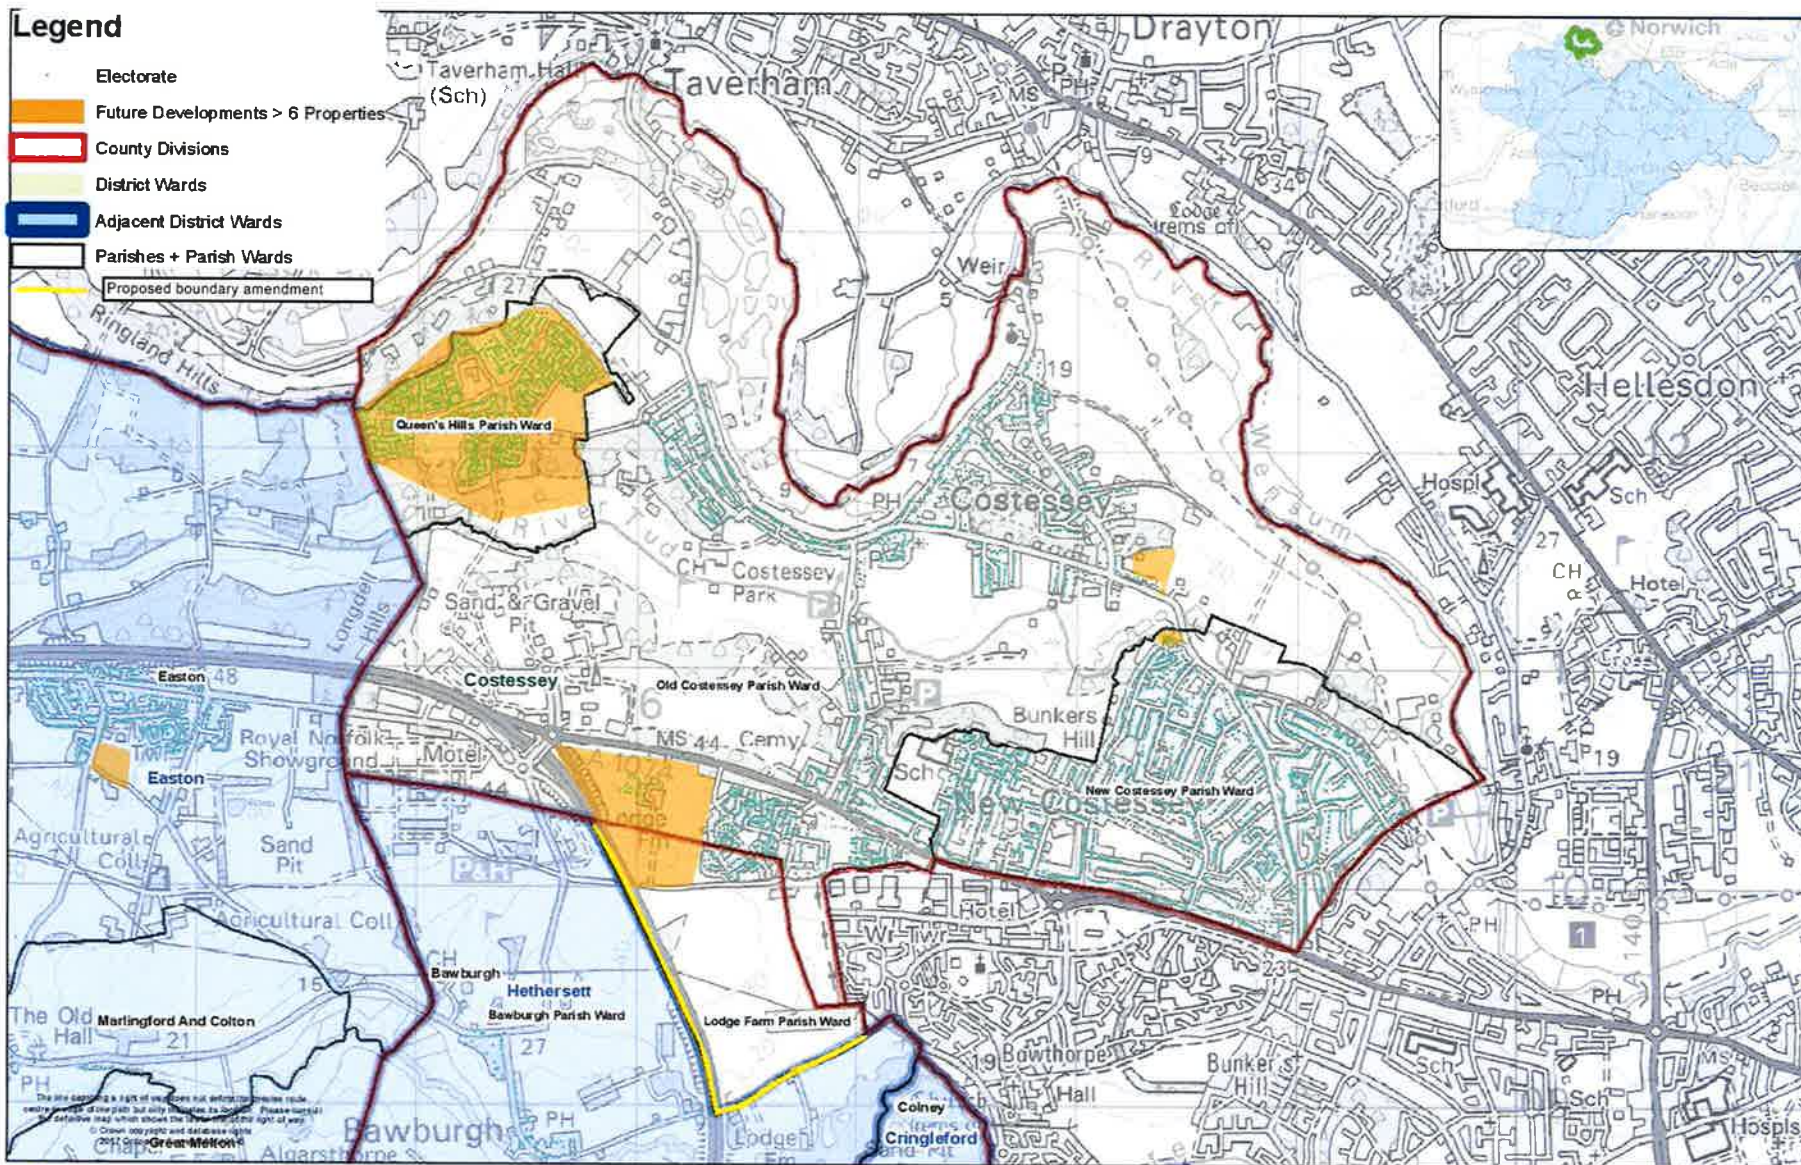

Legend

- Electorate
- Future Developments > 6 Properties
- County Divisions
- District Wards
- Adjacent District Wards
- Parishes + Parish Wards
- Proposed boundary amendment

South Norfolk District Council Parish Boundary Consultation
 Parishes grouped by District Ward:
Costessey

Date created: 22/03/2017	N ↑
Scale @ A3: 1:20,220	