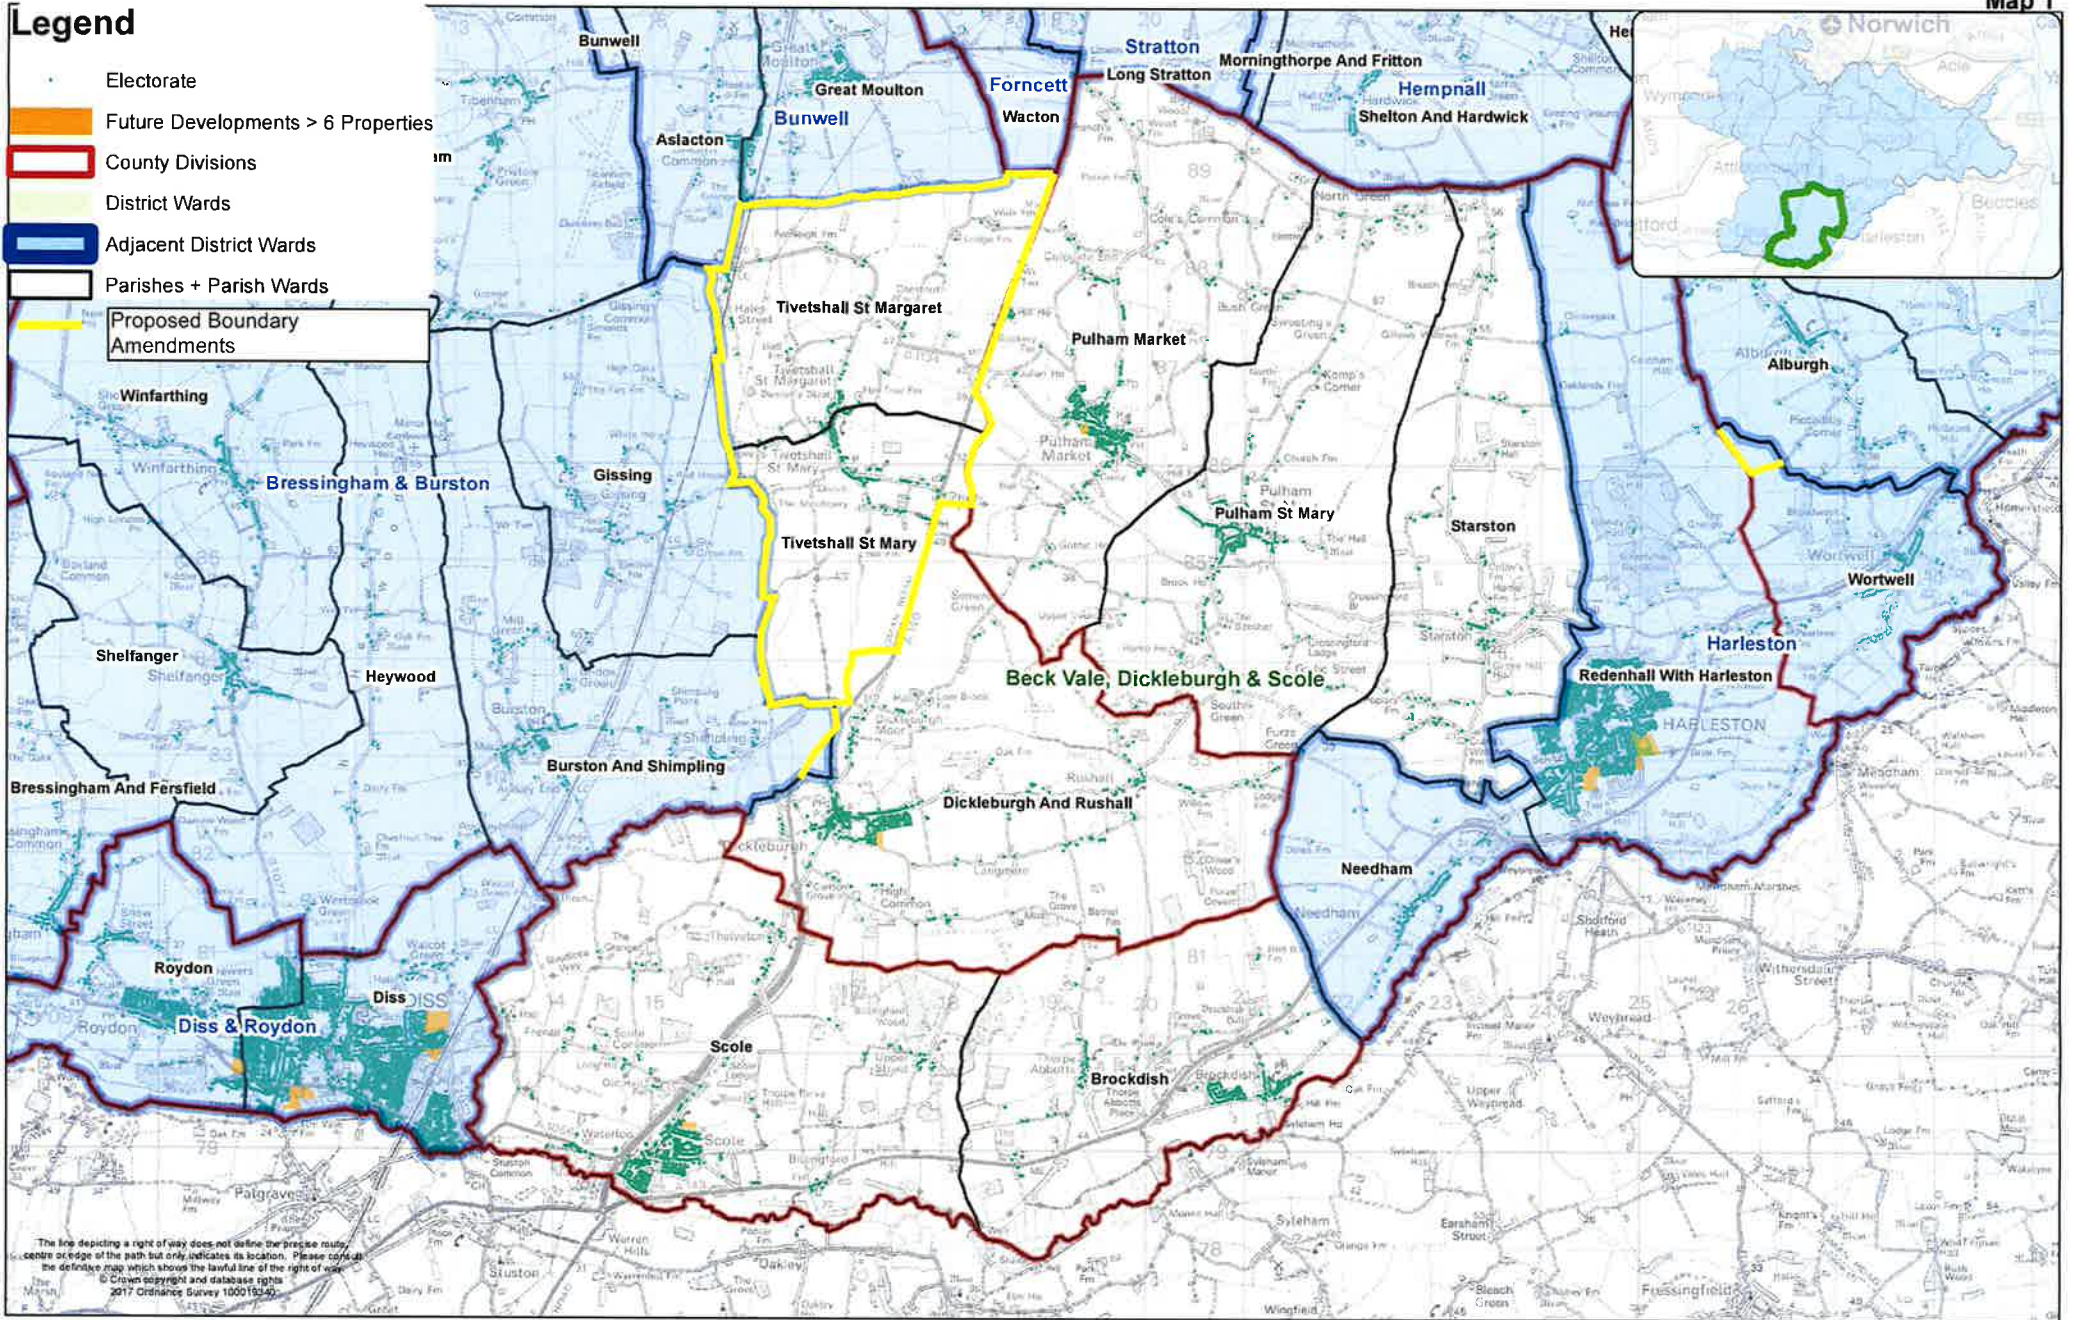

Legend

- Electorate
- Future Developments > 6 Properties
- County Divisions
- District Wards
- Adjacent District Wards
- Parishes + Parish Wards
- Proposed Boundary Amendments

South Norfolk District Council Parish Boundary Consultation
 Parishes grouped by District Ward:
Beck Vale, Dickleburgh & Scole

Date created:
22/03/2017
 Scale @ A3:
1:51,190