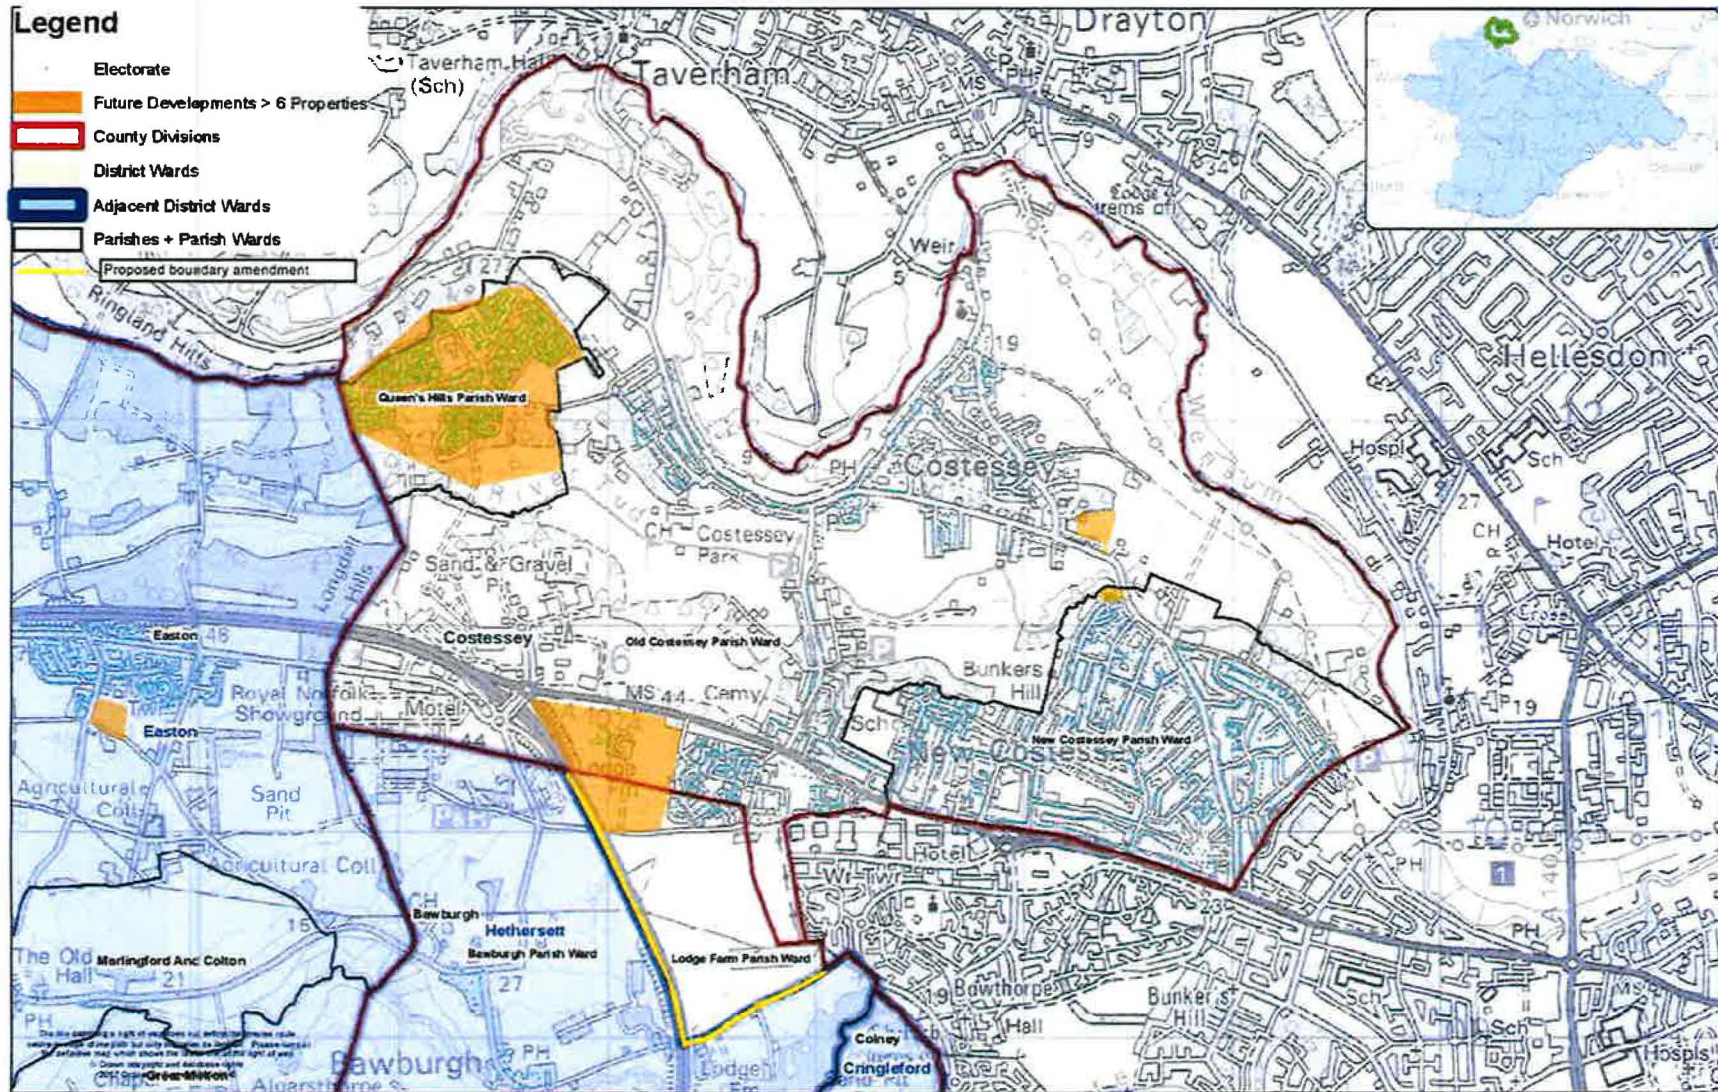

Legend

- Electorate
- Future Developments > 6 Properties
- County Divisions
- District Wards
- Adjacent District Wards
- Parishes + Parish Wards
- Proposed boundary amendment

South Norfolk District Council Parish Boundary Consultation
 Parishes grouped by District Ward:
Cottessey

Date created:
 22/03/2017
 Scale @ A3:
 1:20,220