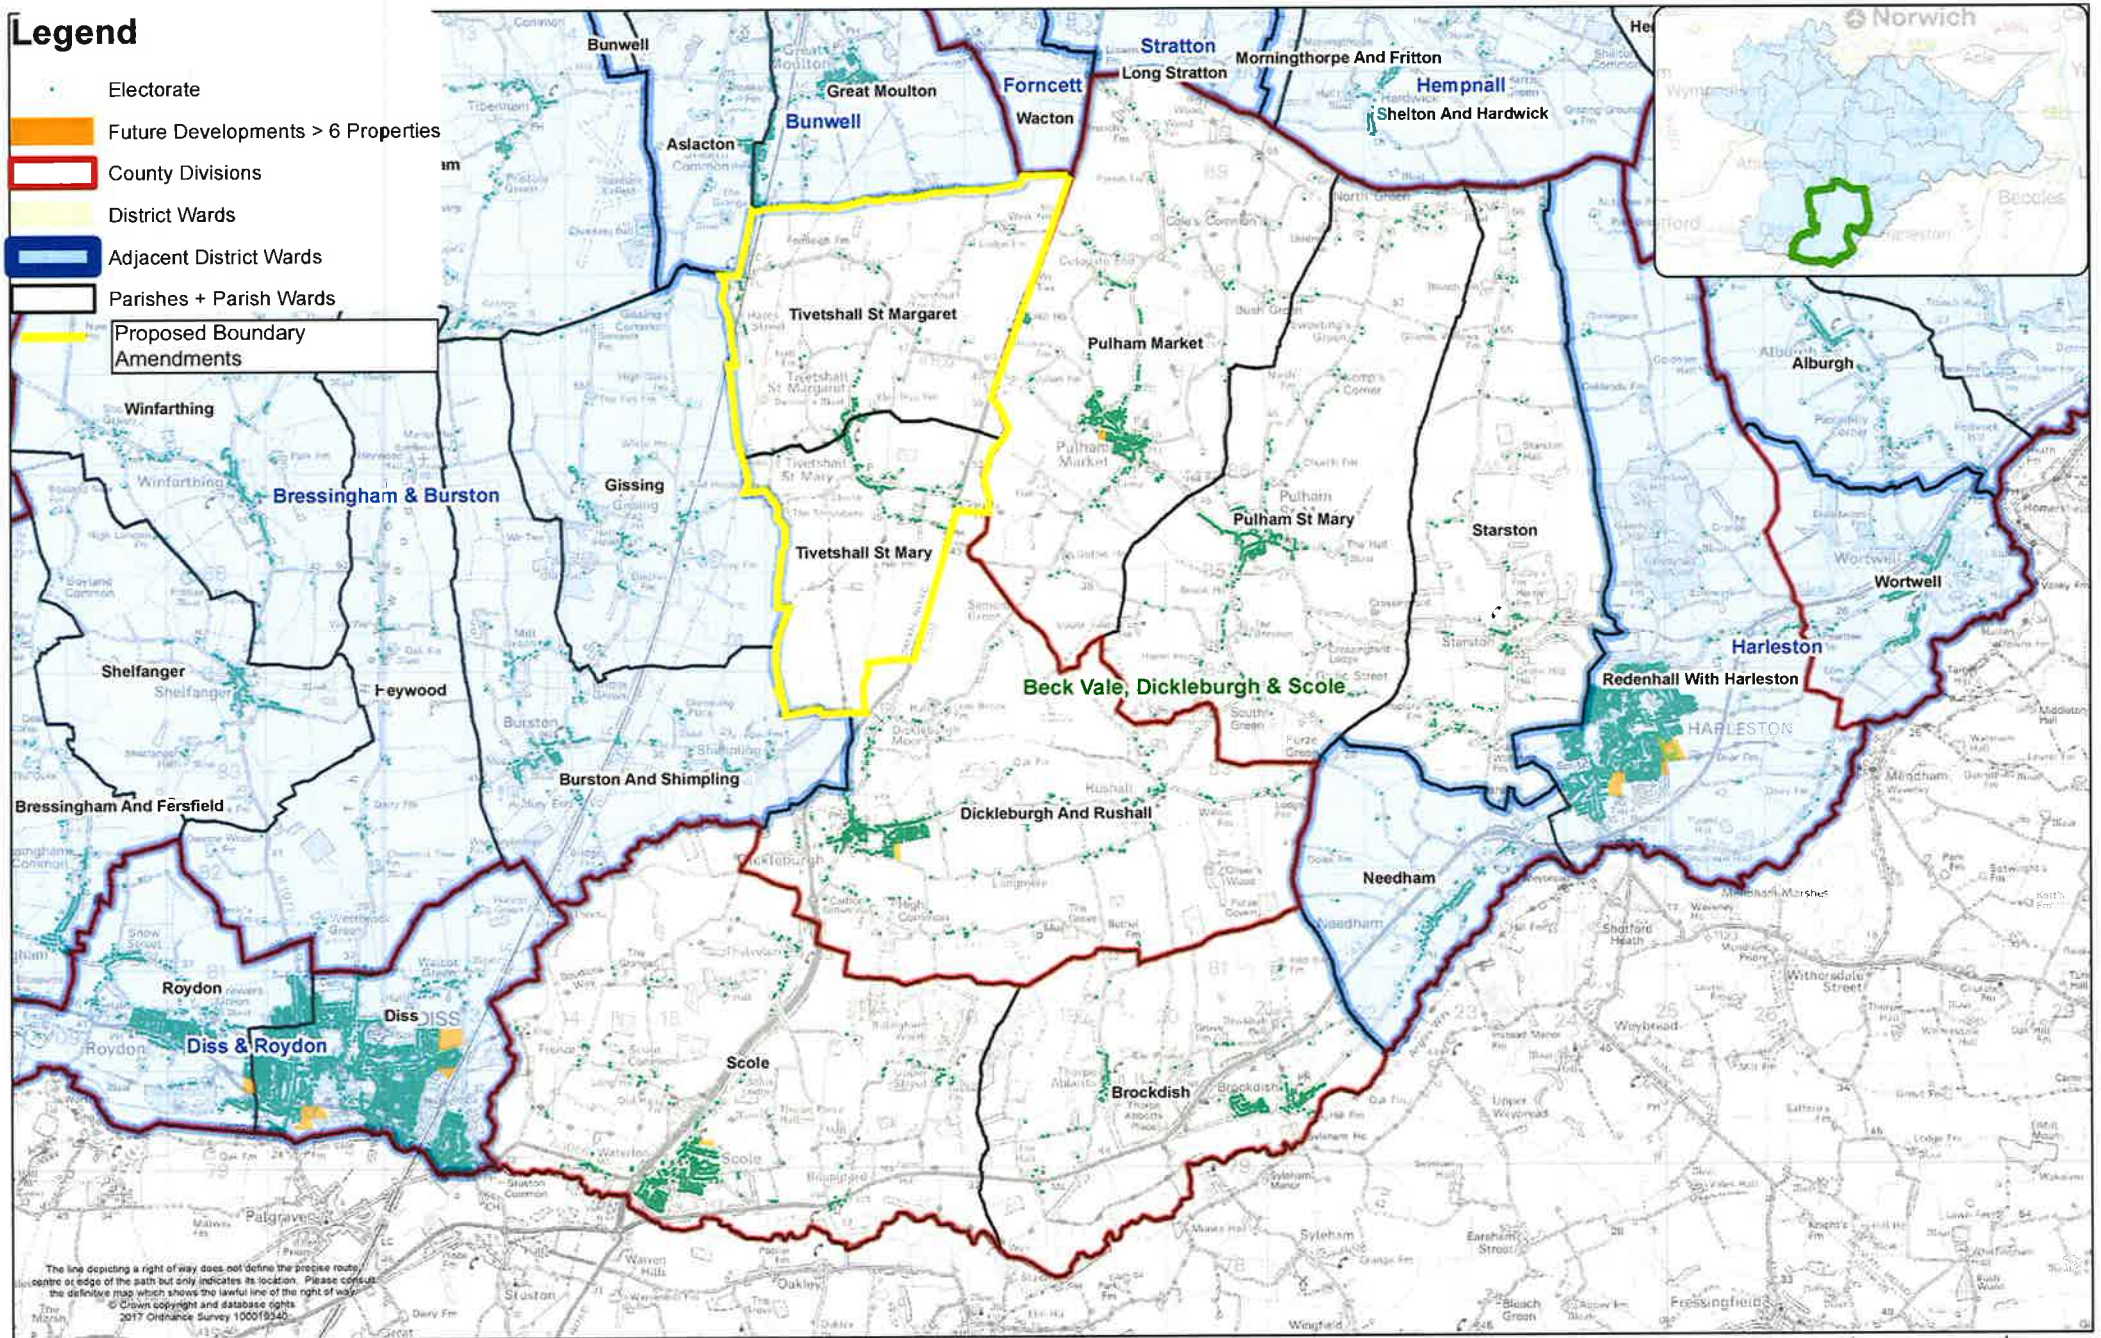

Legend

- Electorate
- Future Developments > 6 Properties
- County Divisions
- District Wards
- Adjacent District Wards
- Parishes + Parish Wards
- Proposed Boundary Amendments

South Norfolk District Council Parish Boundary Consultation Parishes grouped by District Ward: **Beck Vale, Dickleburgh & Scole**

Date created:
22/03/2017
Scale @ A3:
1:51,190