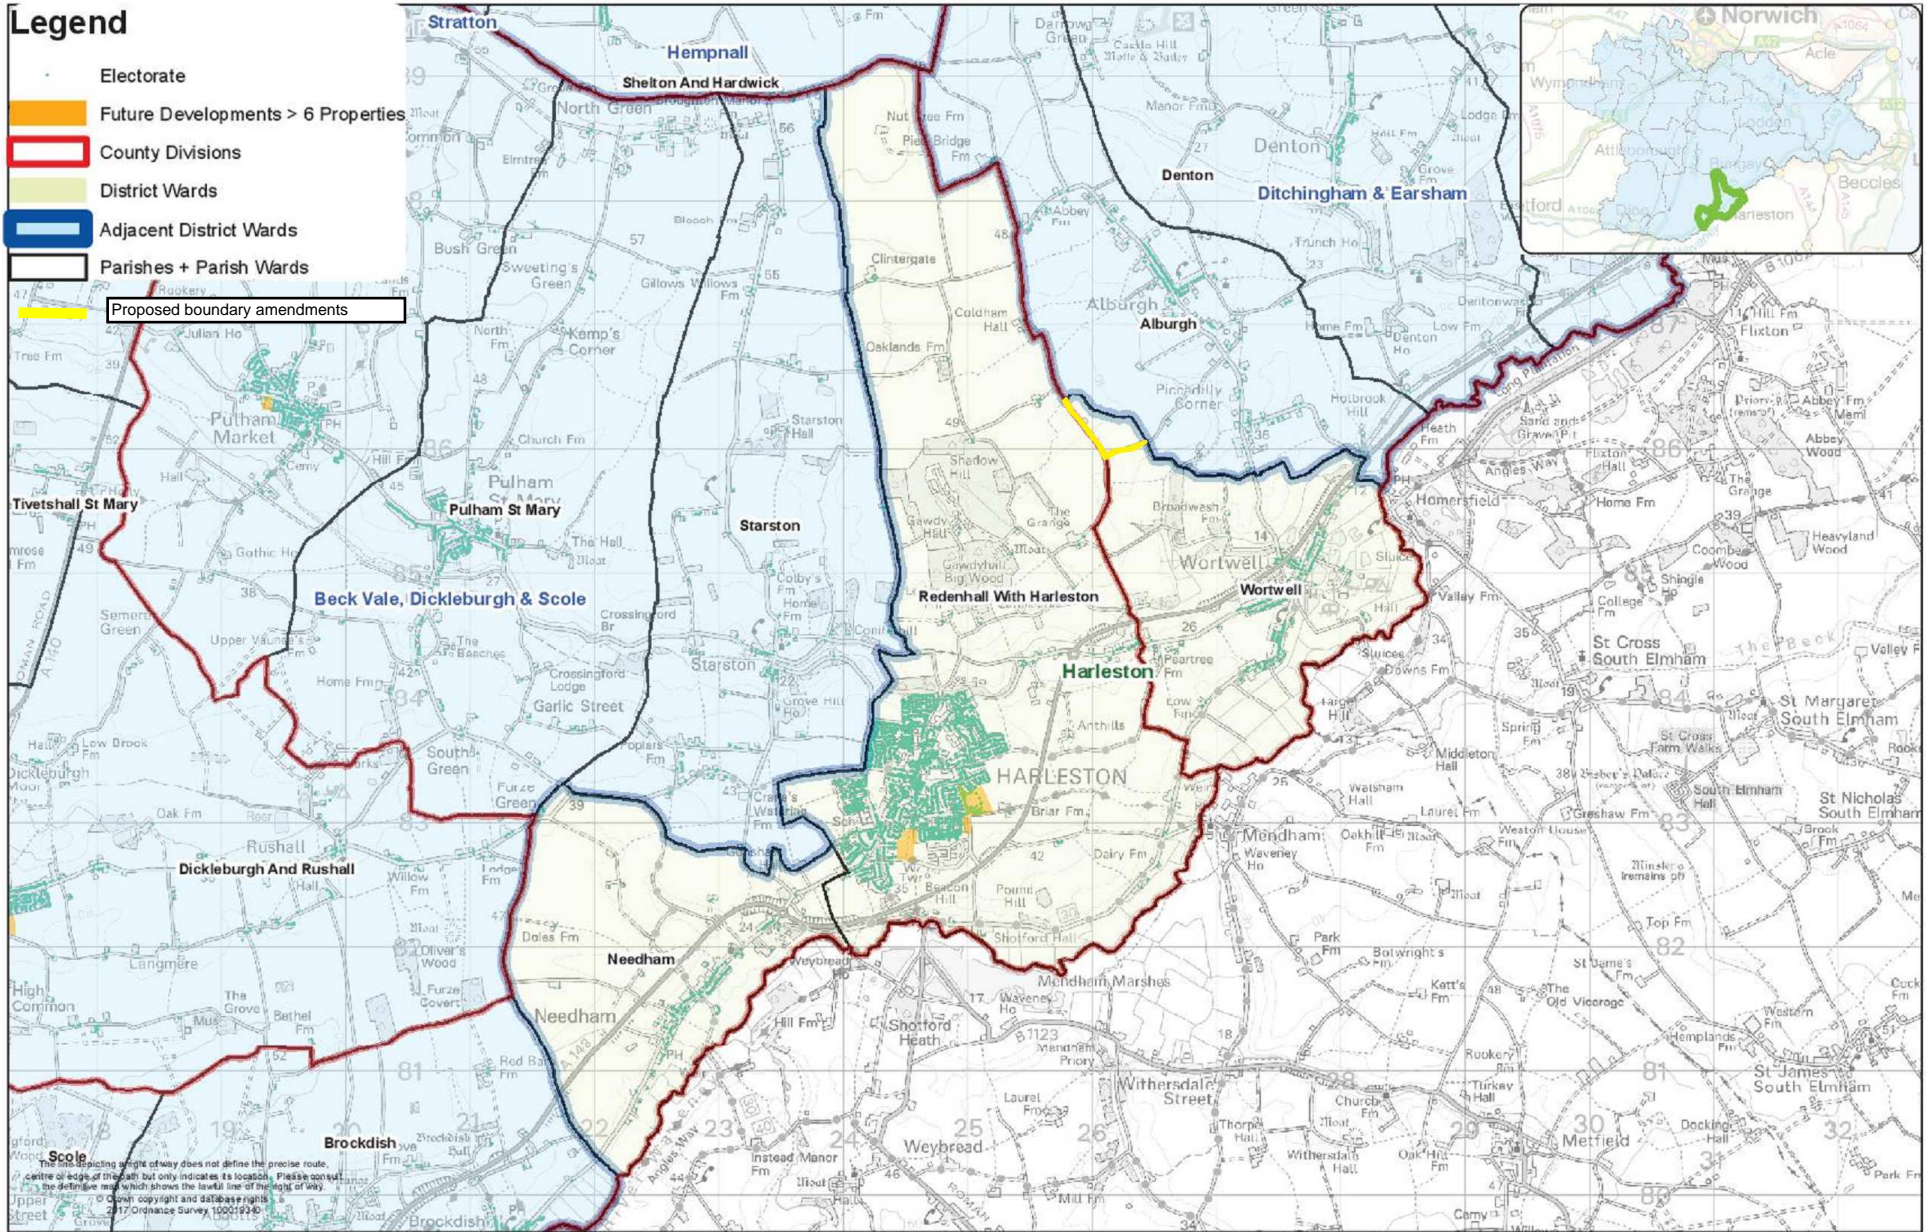

Legend

- Electorate
- Future Developments > 6 Properties
- County Divisions
- District Wards
- Adjacent District Wards
- Parishes + Parish Wards
- Proposed boundary amendments

South Norfolk District Council Parish Boundary Consultation
 Parishes grouped by District Ward:
Harleston

Date created:
22/03/2017
 Scale @ A3:
1:37,840