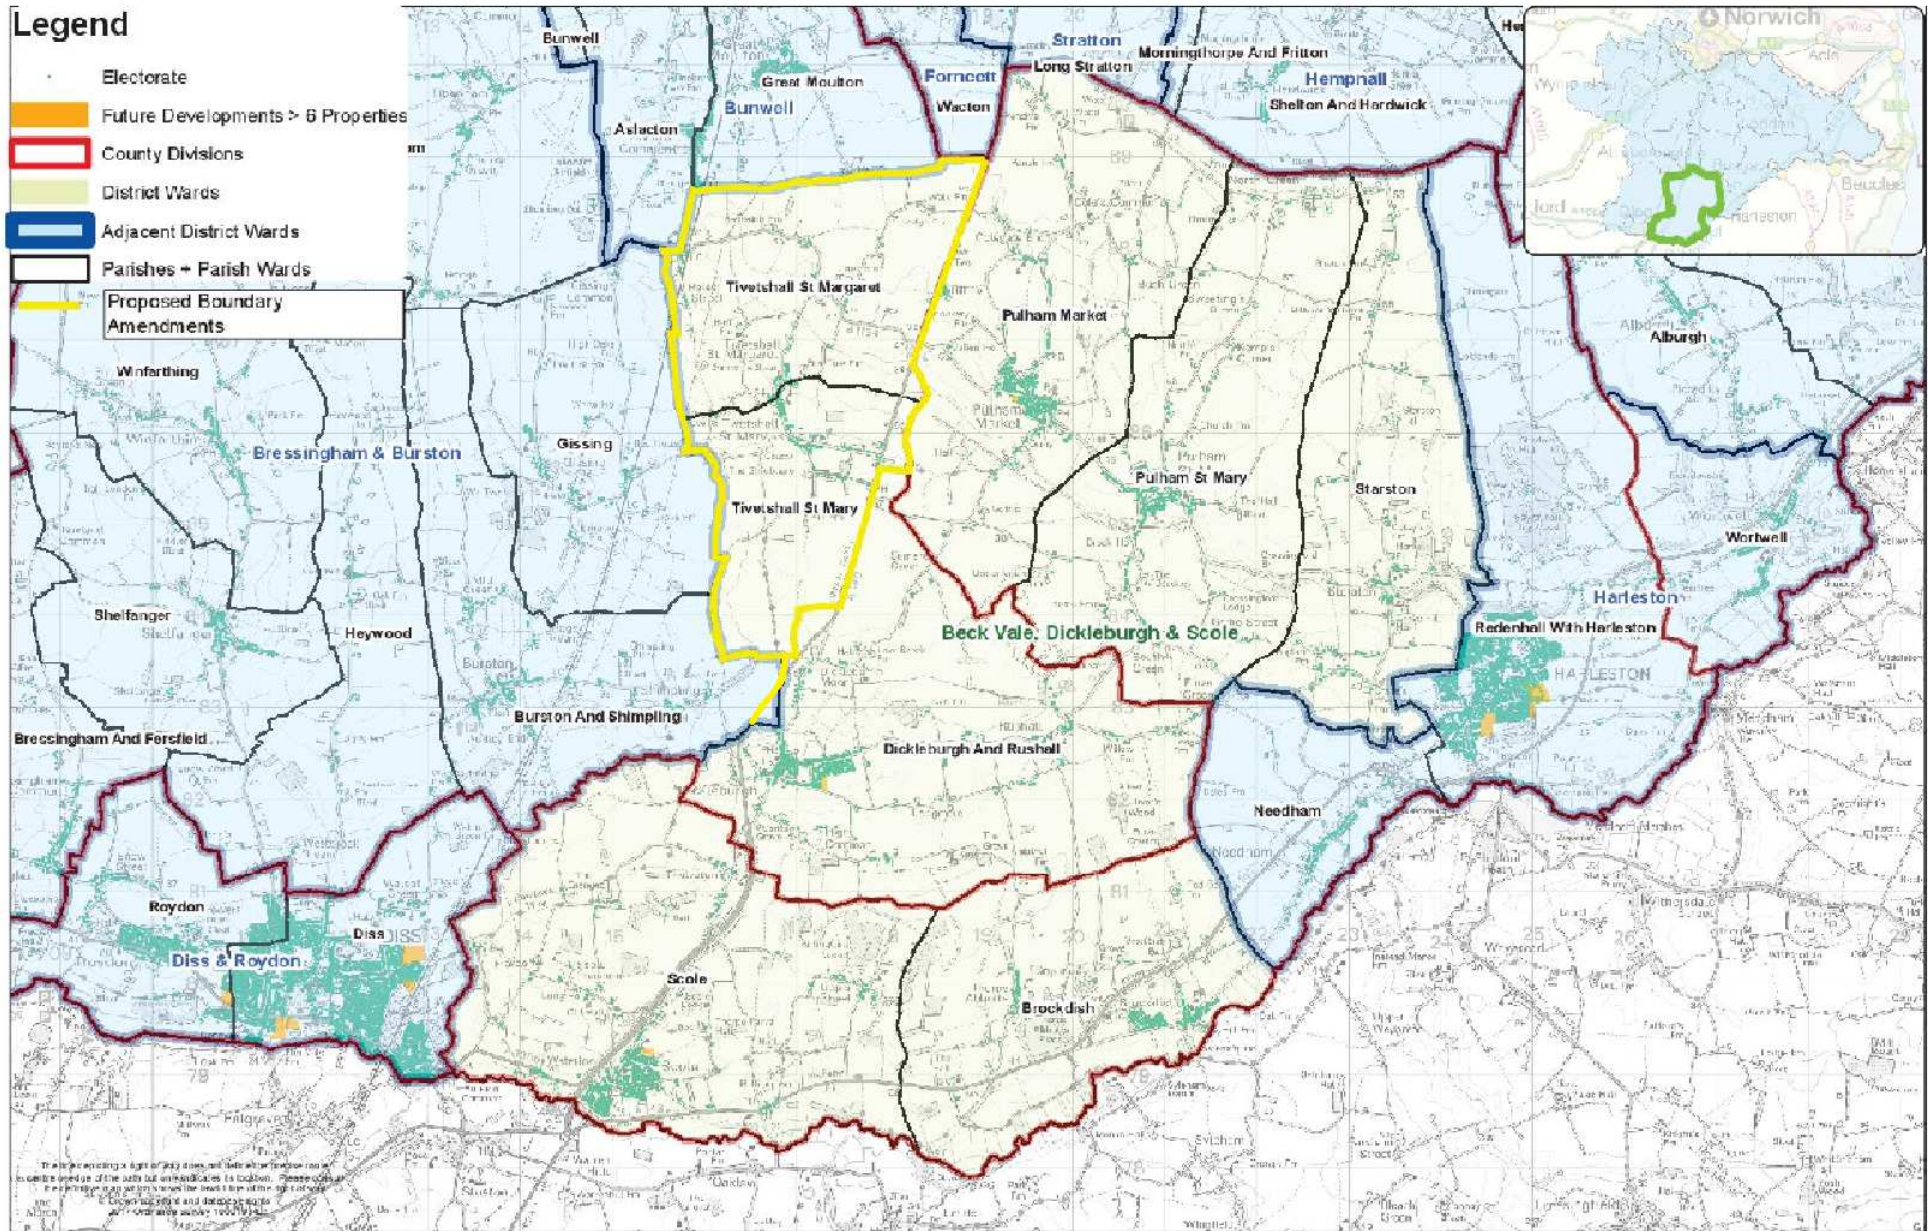

# Legend

- Electorate
- Future Developments > 6 Properties
- County Divisions
- District Wards
- Adjacent District Wards
- Parishes + Parish Wards
- Proposed Boundary Amendments

South Norfolk District Council Parish Boundary Consultation  
 Parishes grouped by District Ward:  
**Beck Vale, Dickleburgh & Scole**

Date created:  
 22/03/2017  
 Scale @ A3:  
 1:61,190