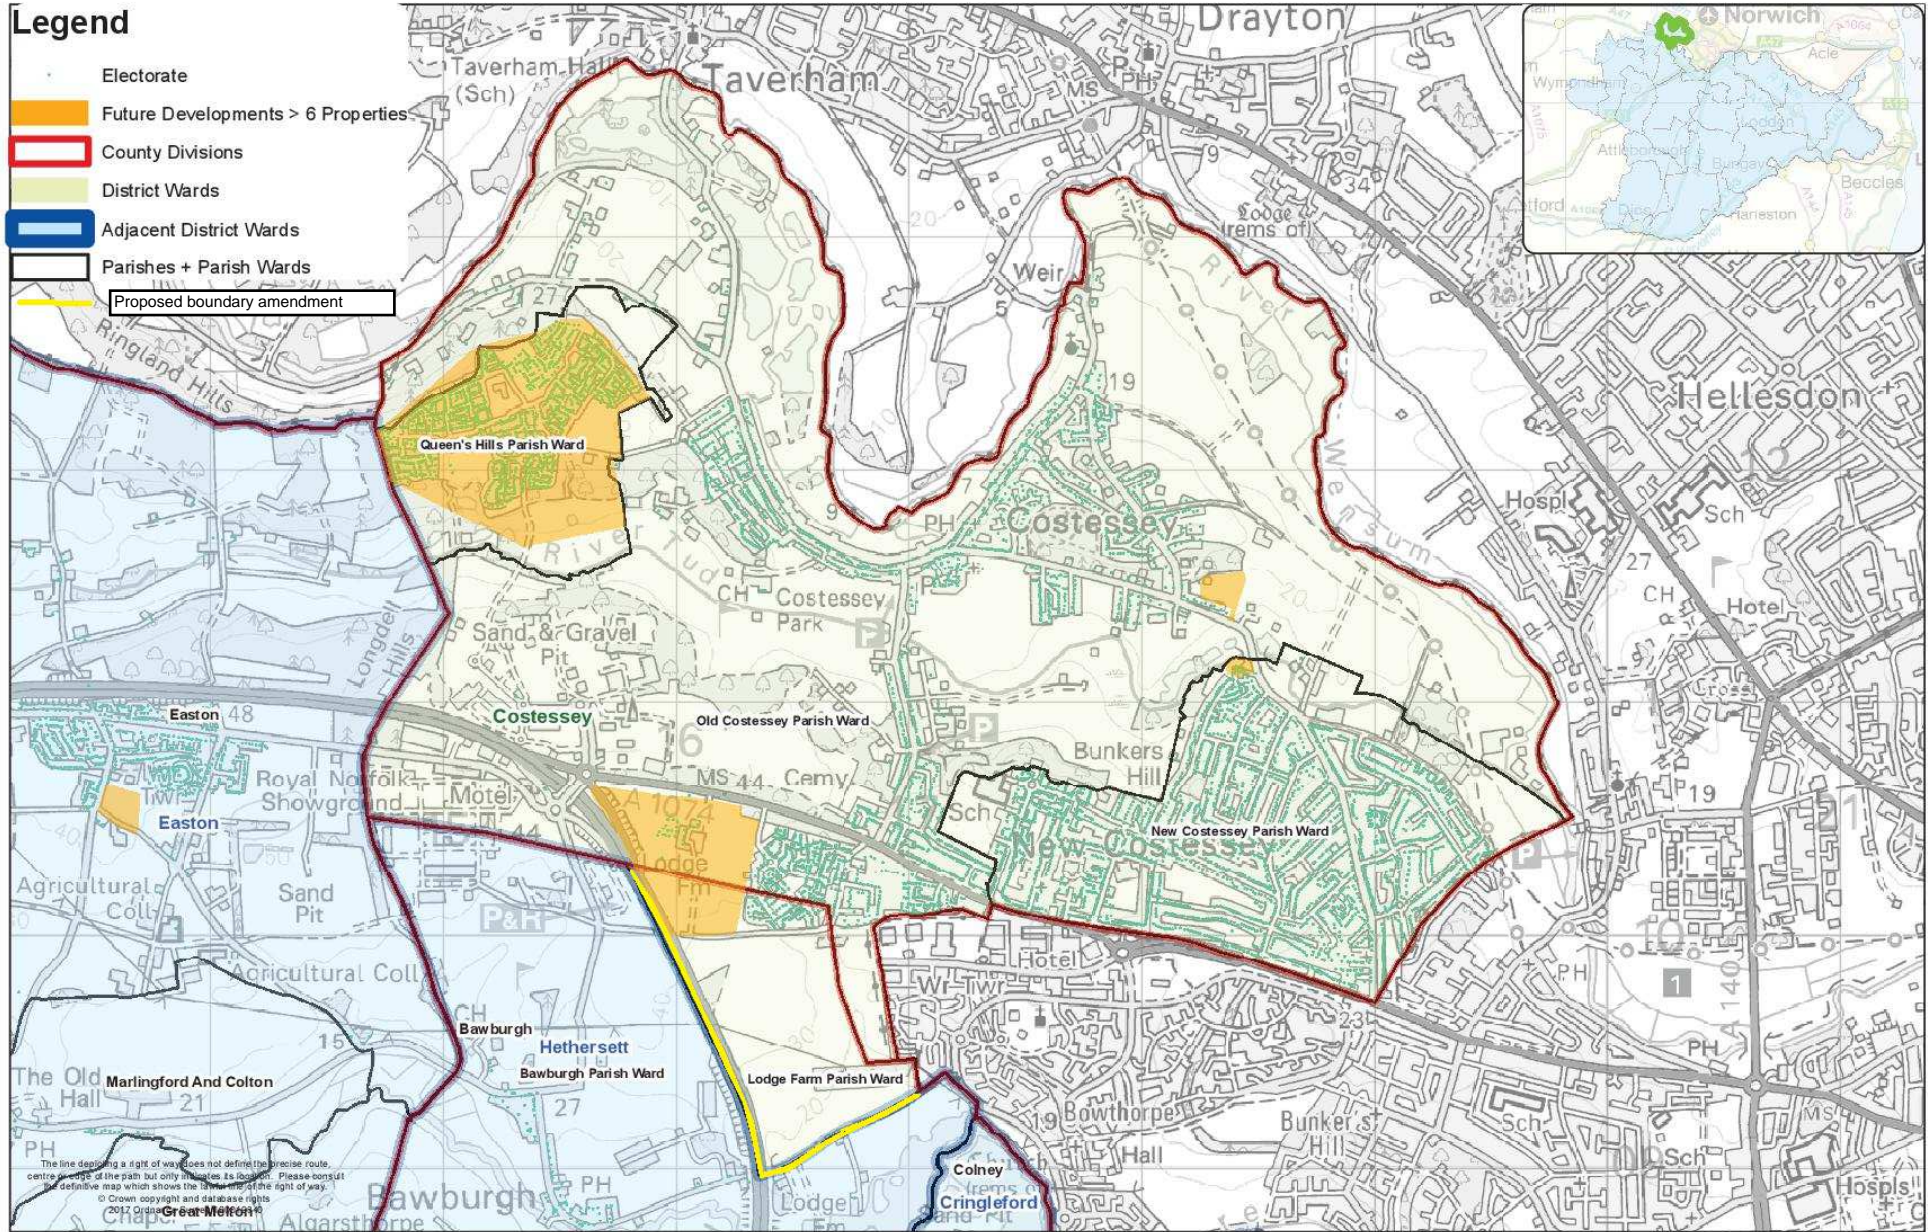

Legend

- Electorate
- Future Developments > 6 Properties
- County Divisions
- District Wards
- Adjacent District Wards
- Parishes + Parish Wards
- Proposed boundary amendment

South Norfolk District Council Parish Boundary Consultation
 Parishes grouped by District Ward:
Costessey

Date created:
 22/03/2017
 Scale @ A3:
 1:20,220