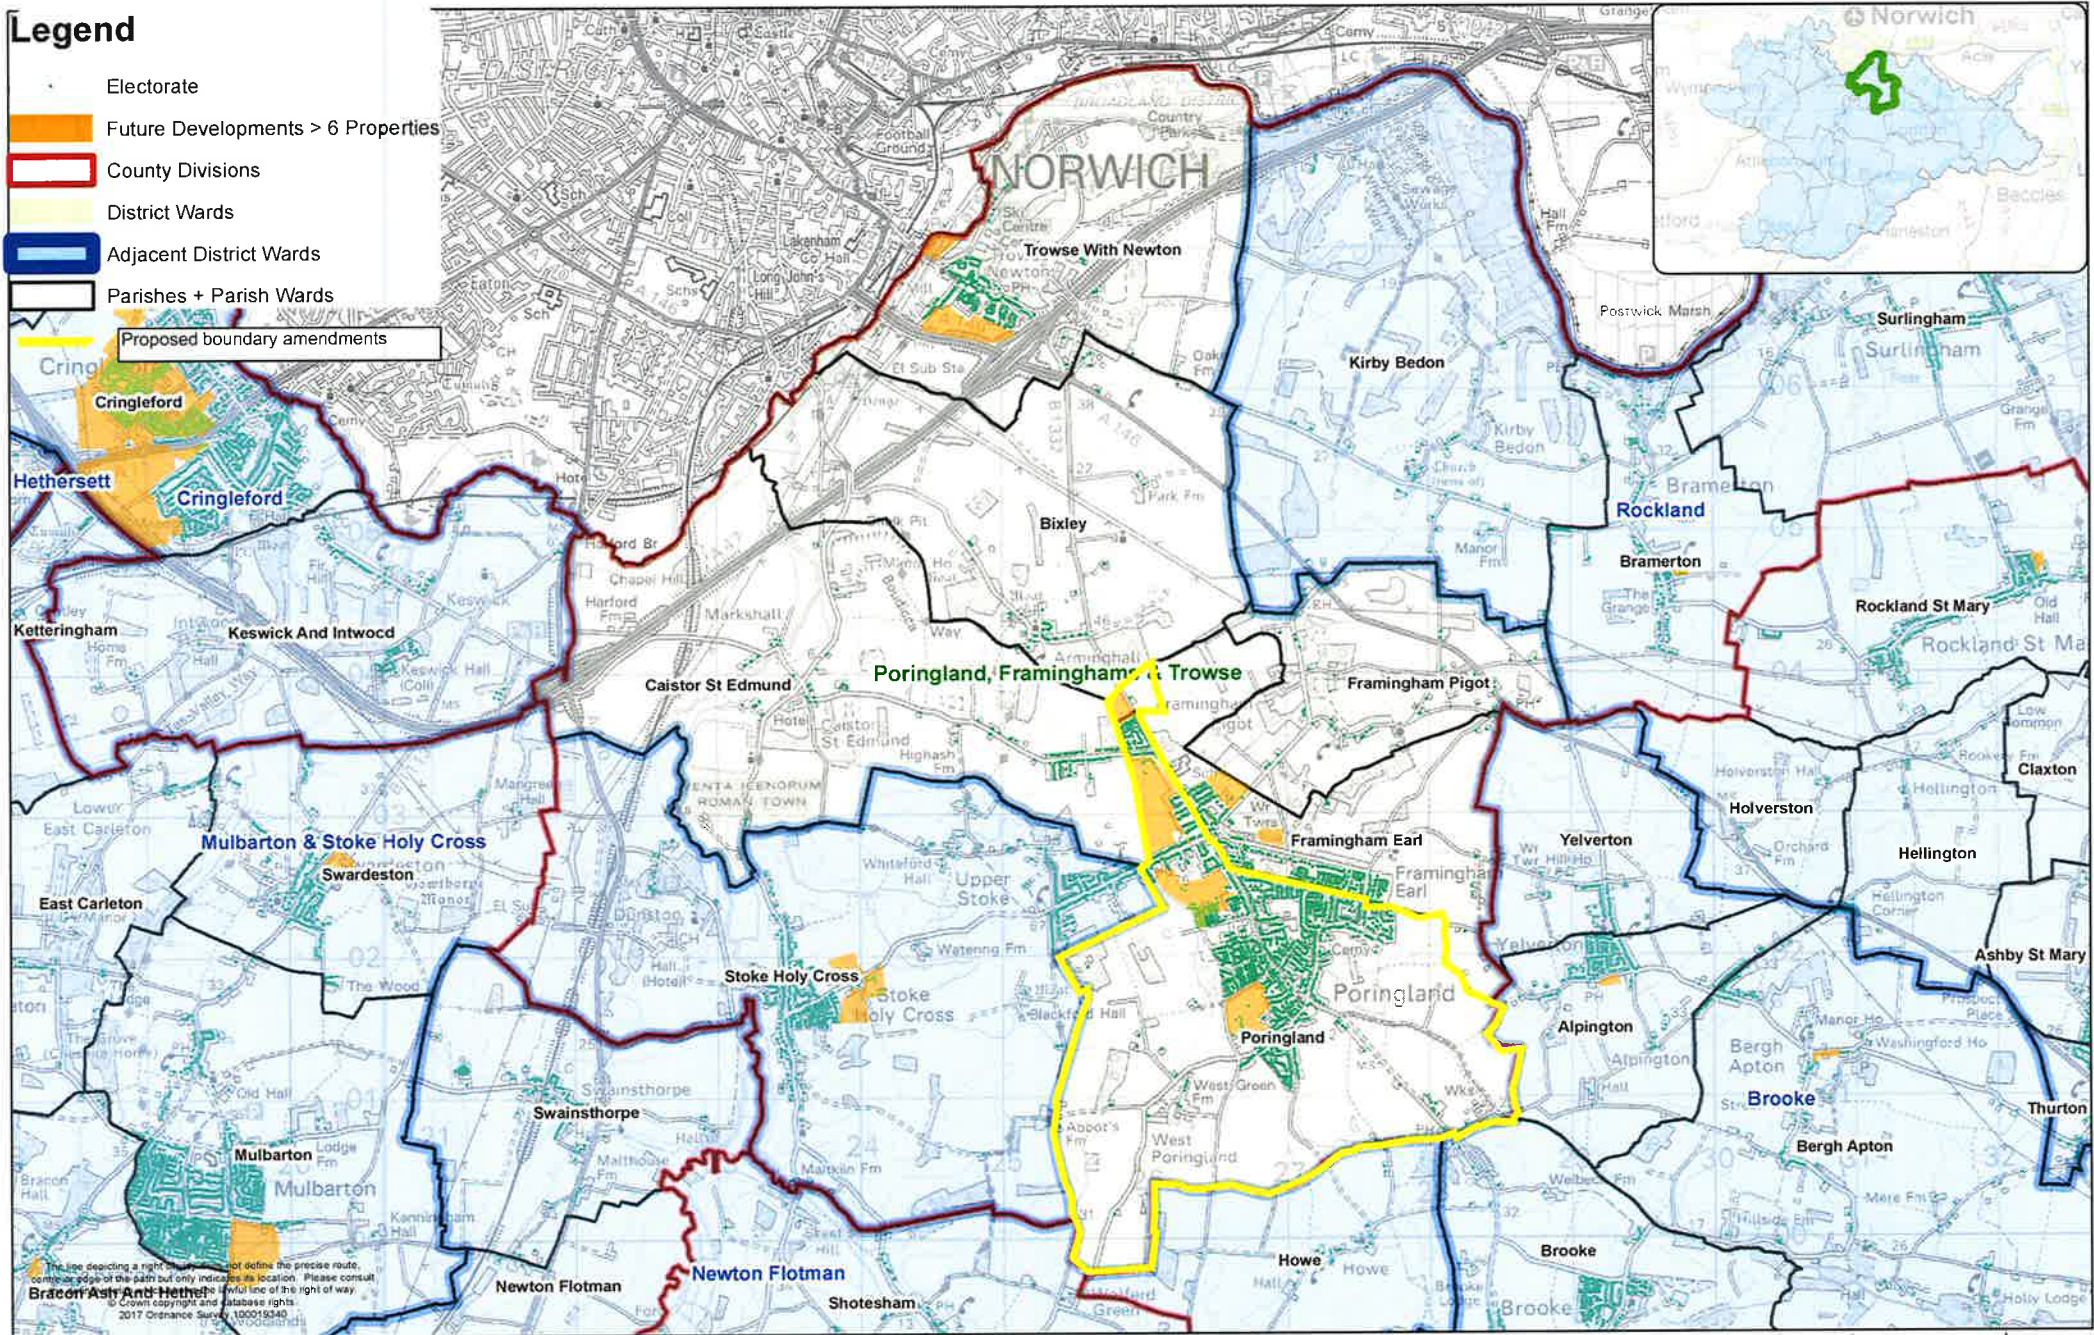

Legend

- Electorate
- Future Developments > 6 Properties
- County Divisions
- District Wards
- Adjacent District Wards
- Parishes + Parish Wards
- Proposed boundary amendments

South Norfolk District Council Parish Boundary Consultation Parishes grouped by District Ward: **Poringland, Framinghams & Trowse**

Date created:
22/03/2017
Scale @ A3:
1:35,920