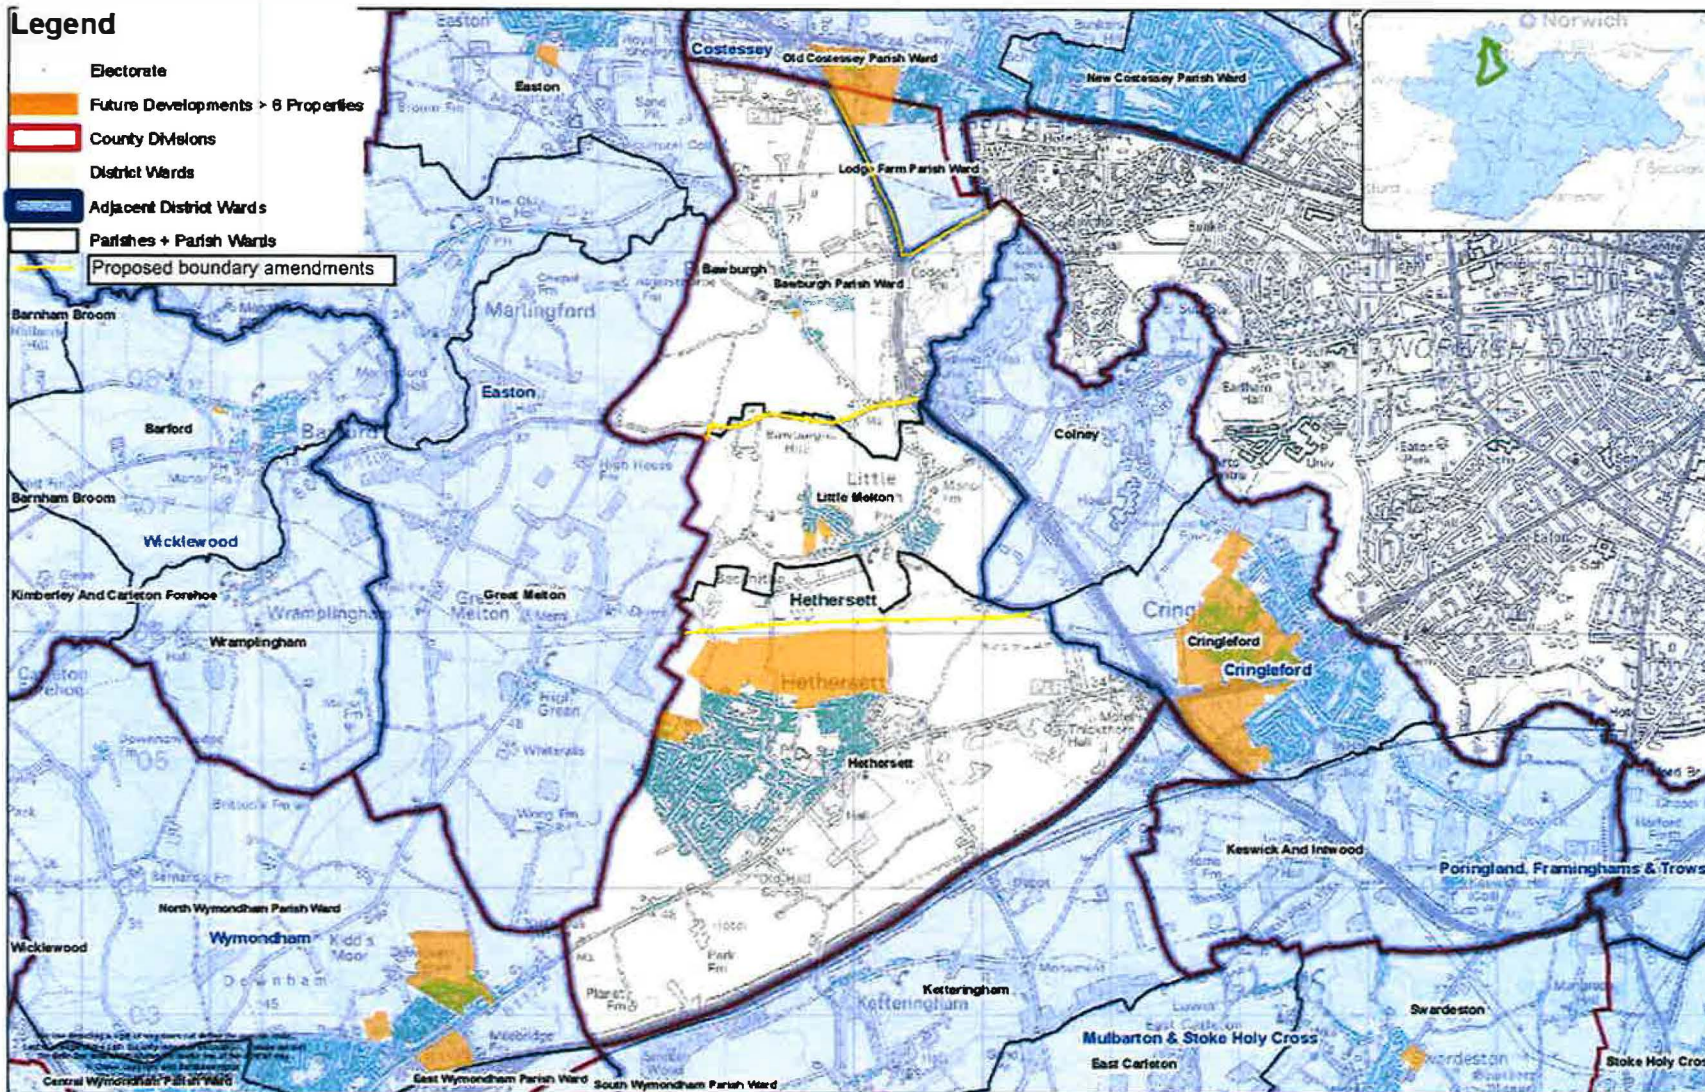

Legend

-  Electorate
-  Future Developments > 8 Properties
-  County Divisions
-  District Wards
-  Adjacent District Wards
-  Parishes + Parish Wards
-  Proposed boundary amendments

South Norfolk District Council Parish Boundary Consultation
Parishes grouped by District Ward:
Hethersett

Date created:
22/03/2017
Scale @ A3:
1:32,750