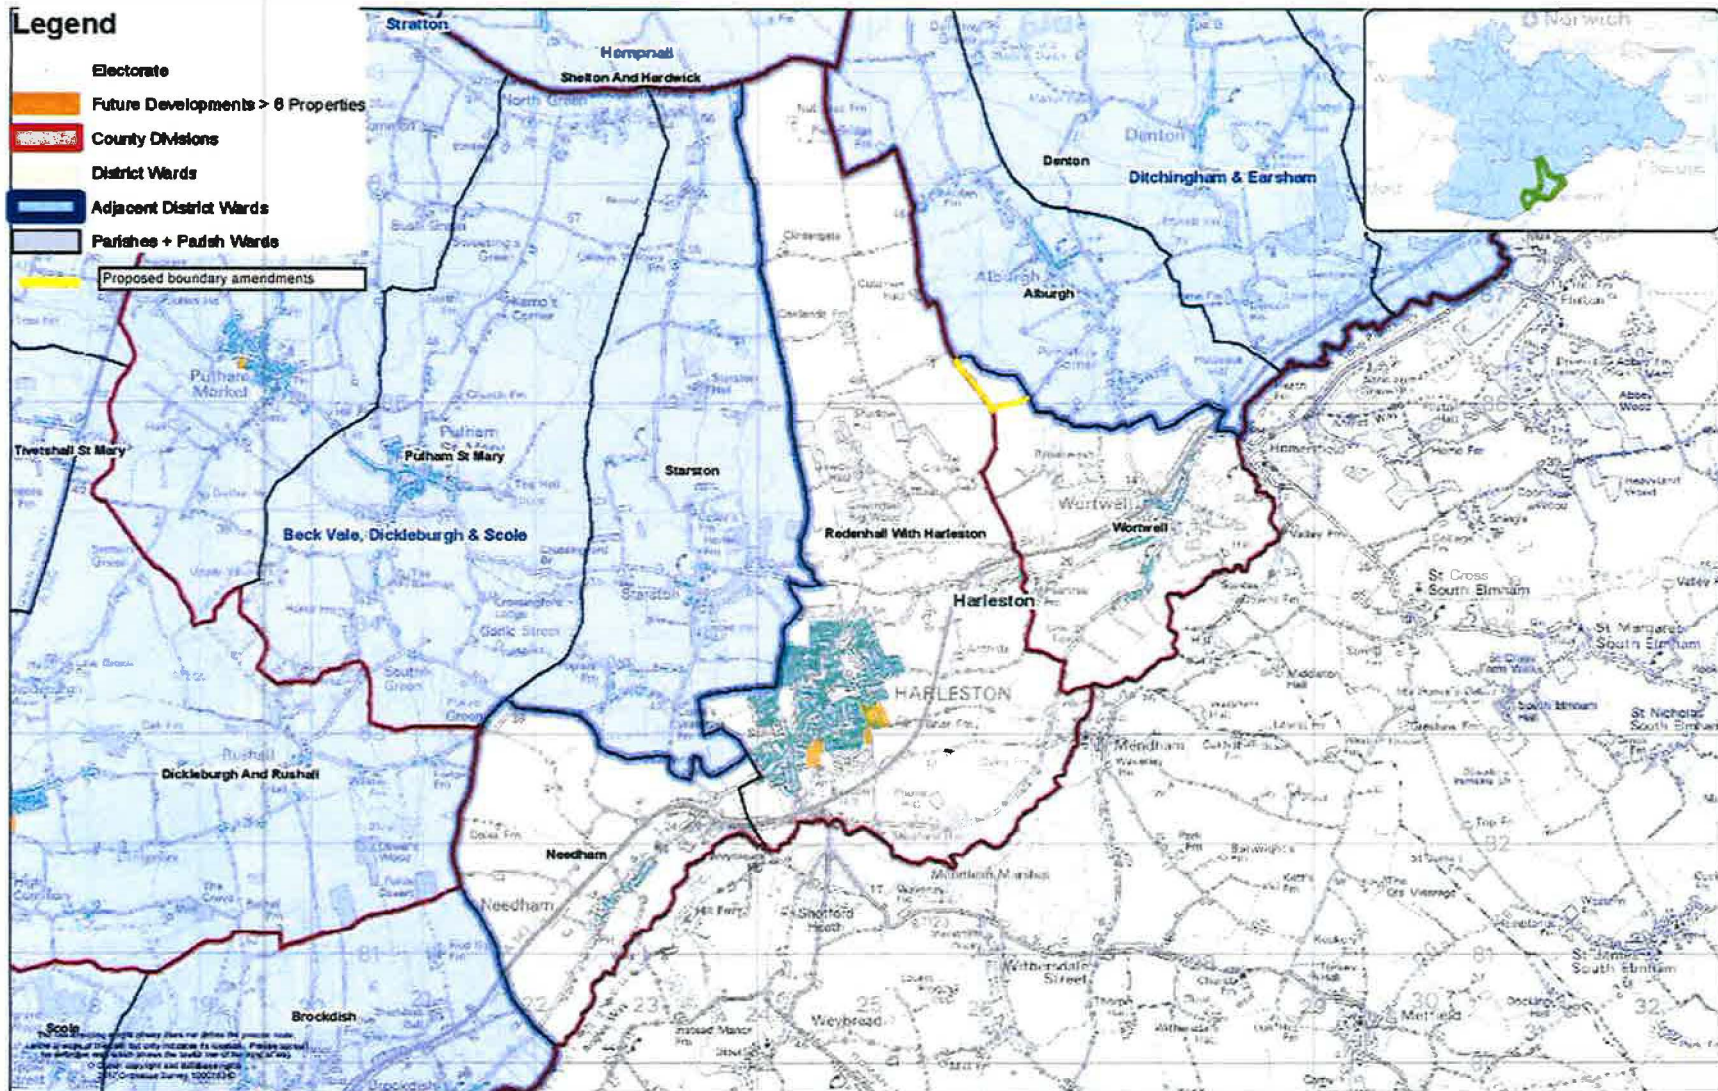

Legend

- Electorate
- Future Developments > 8 Properties
- County Divisions
- District Wards
- Adjacent District Wards
- Parishes + Parish Wards
- Proposed boundary amendments

South Norfolk District Council Parish Boundary Consultation
 Parishes grouped by District Ward:
Harleston

Date created:
 22/03/2017
 Scale @ A3:
 1:37,840