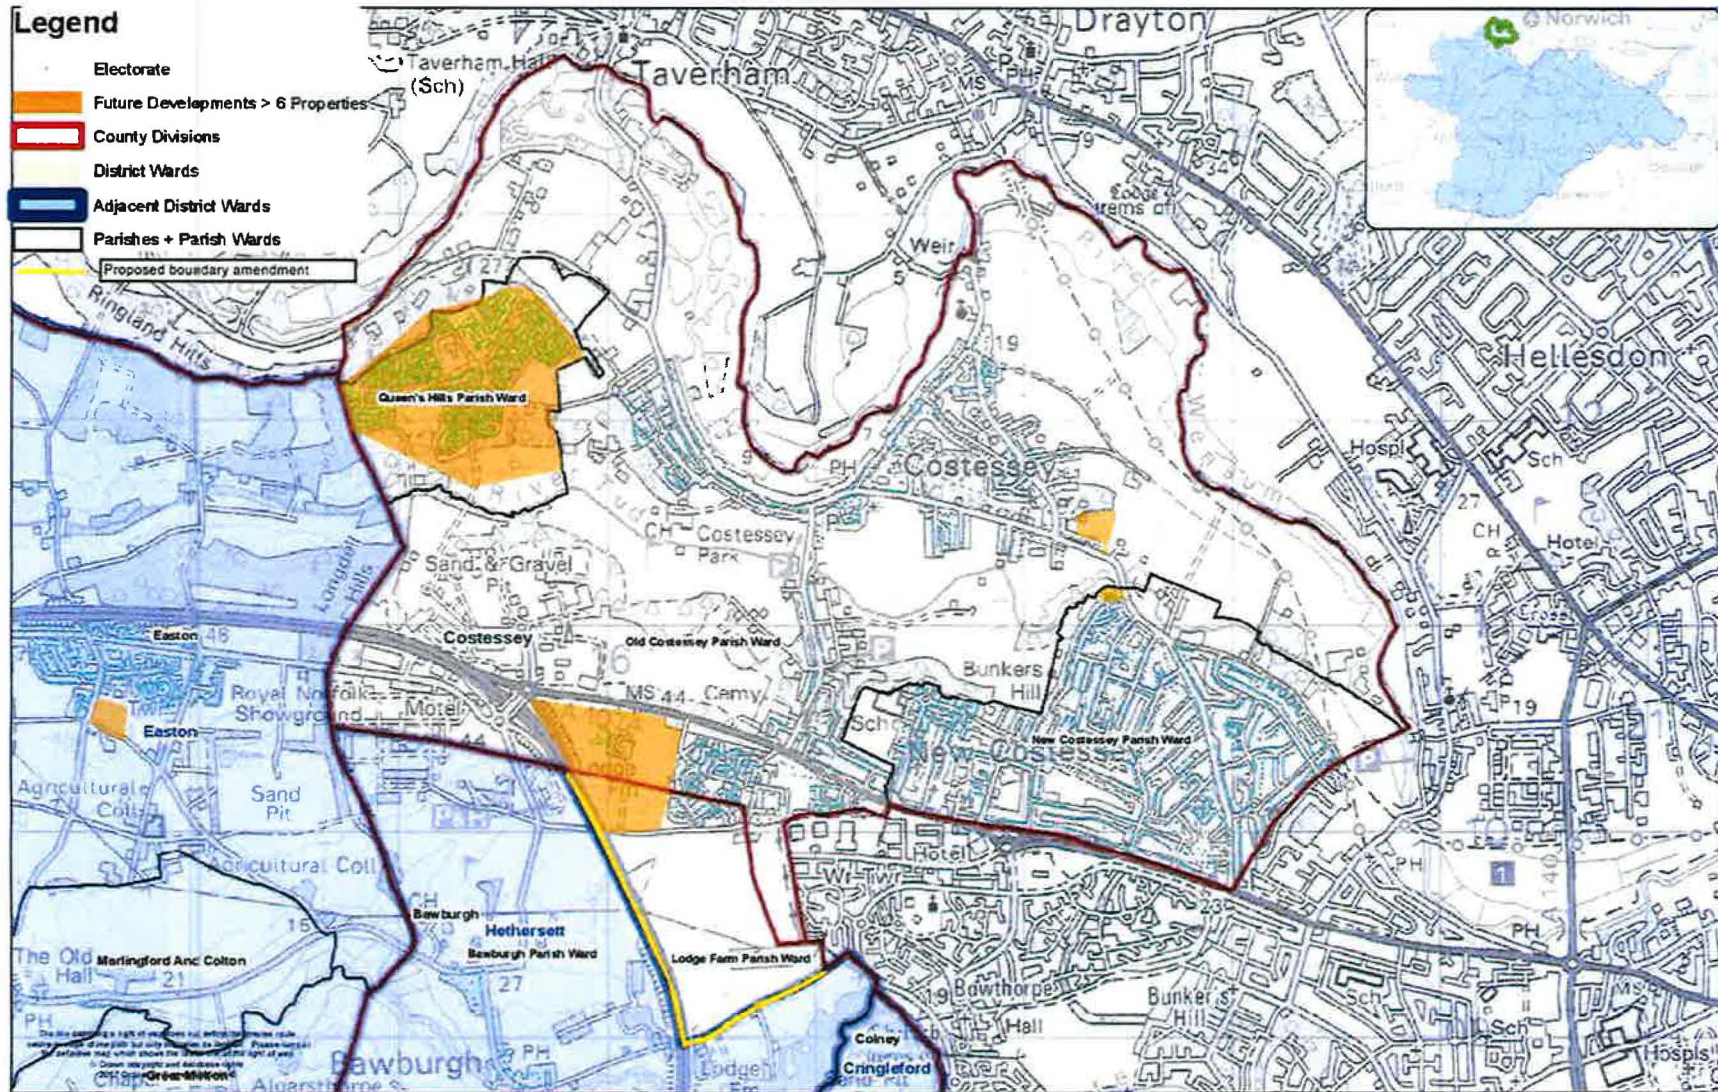

Legend

- Electorate
- Future Developments > 6 Properties
- County Divisions
- District Wards
- Adjacent District Wards
- Parishes + Parish Wards
- Proposed boundary amendment

South Norfolk District Council Parish Boundary Consultation
 Parishes grouped by District Ward:
Cottessey

Date created:
22/03/2017
 Scale @ A3:
1:20,220