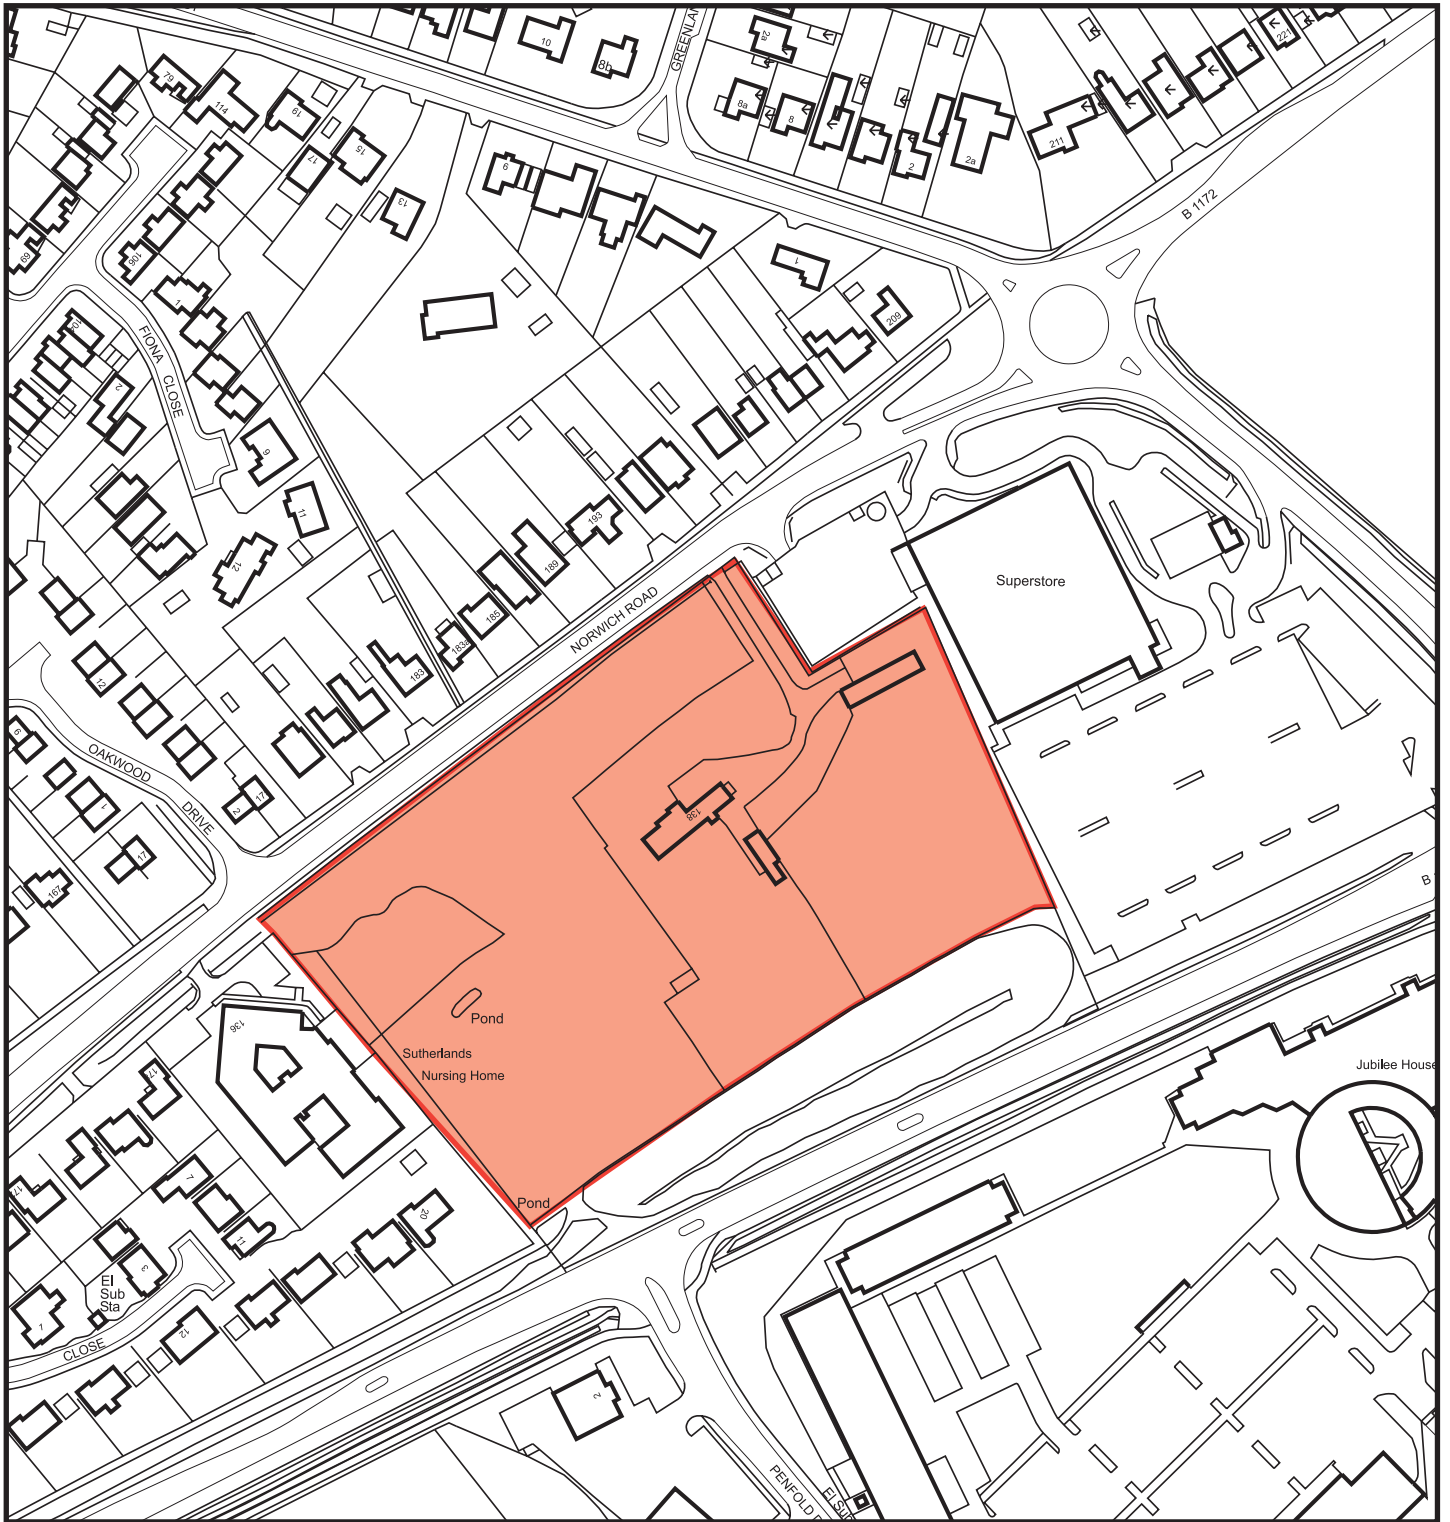

# URBAN CAPACITY STUDY

## Site 42 ~ MILESTONE FARM, NORWICH ROAD, WYMONDHAM.

This plan is based on Ordnance Survey Land-Line Data with the permission of The Controller of Her Majesty's Stationery Office © Crown Copyright. Any unauthorised reproduction may lead to prosecution. South Norfolk Council Licence No:100019483 • June 2005