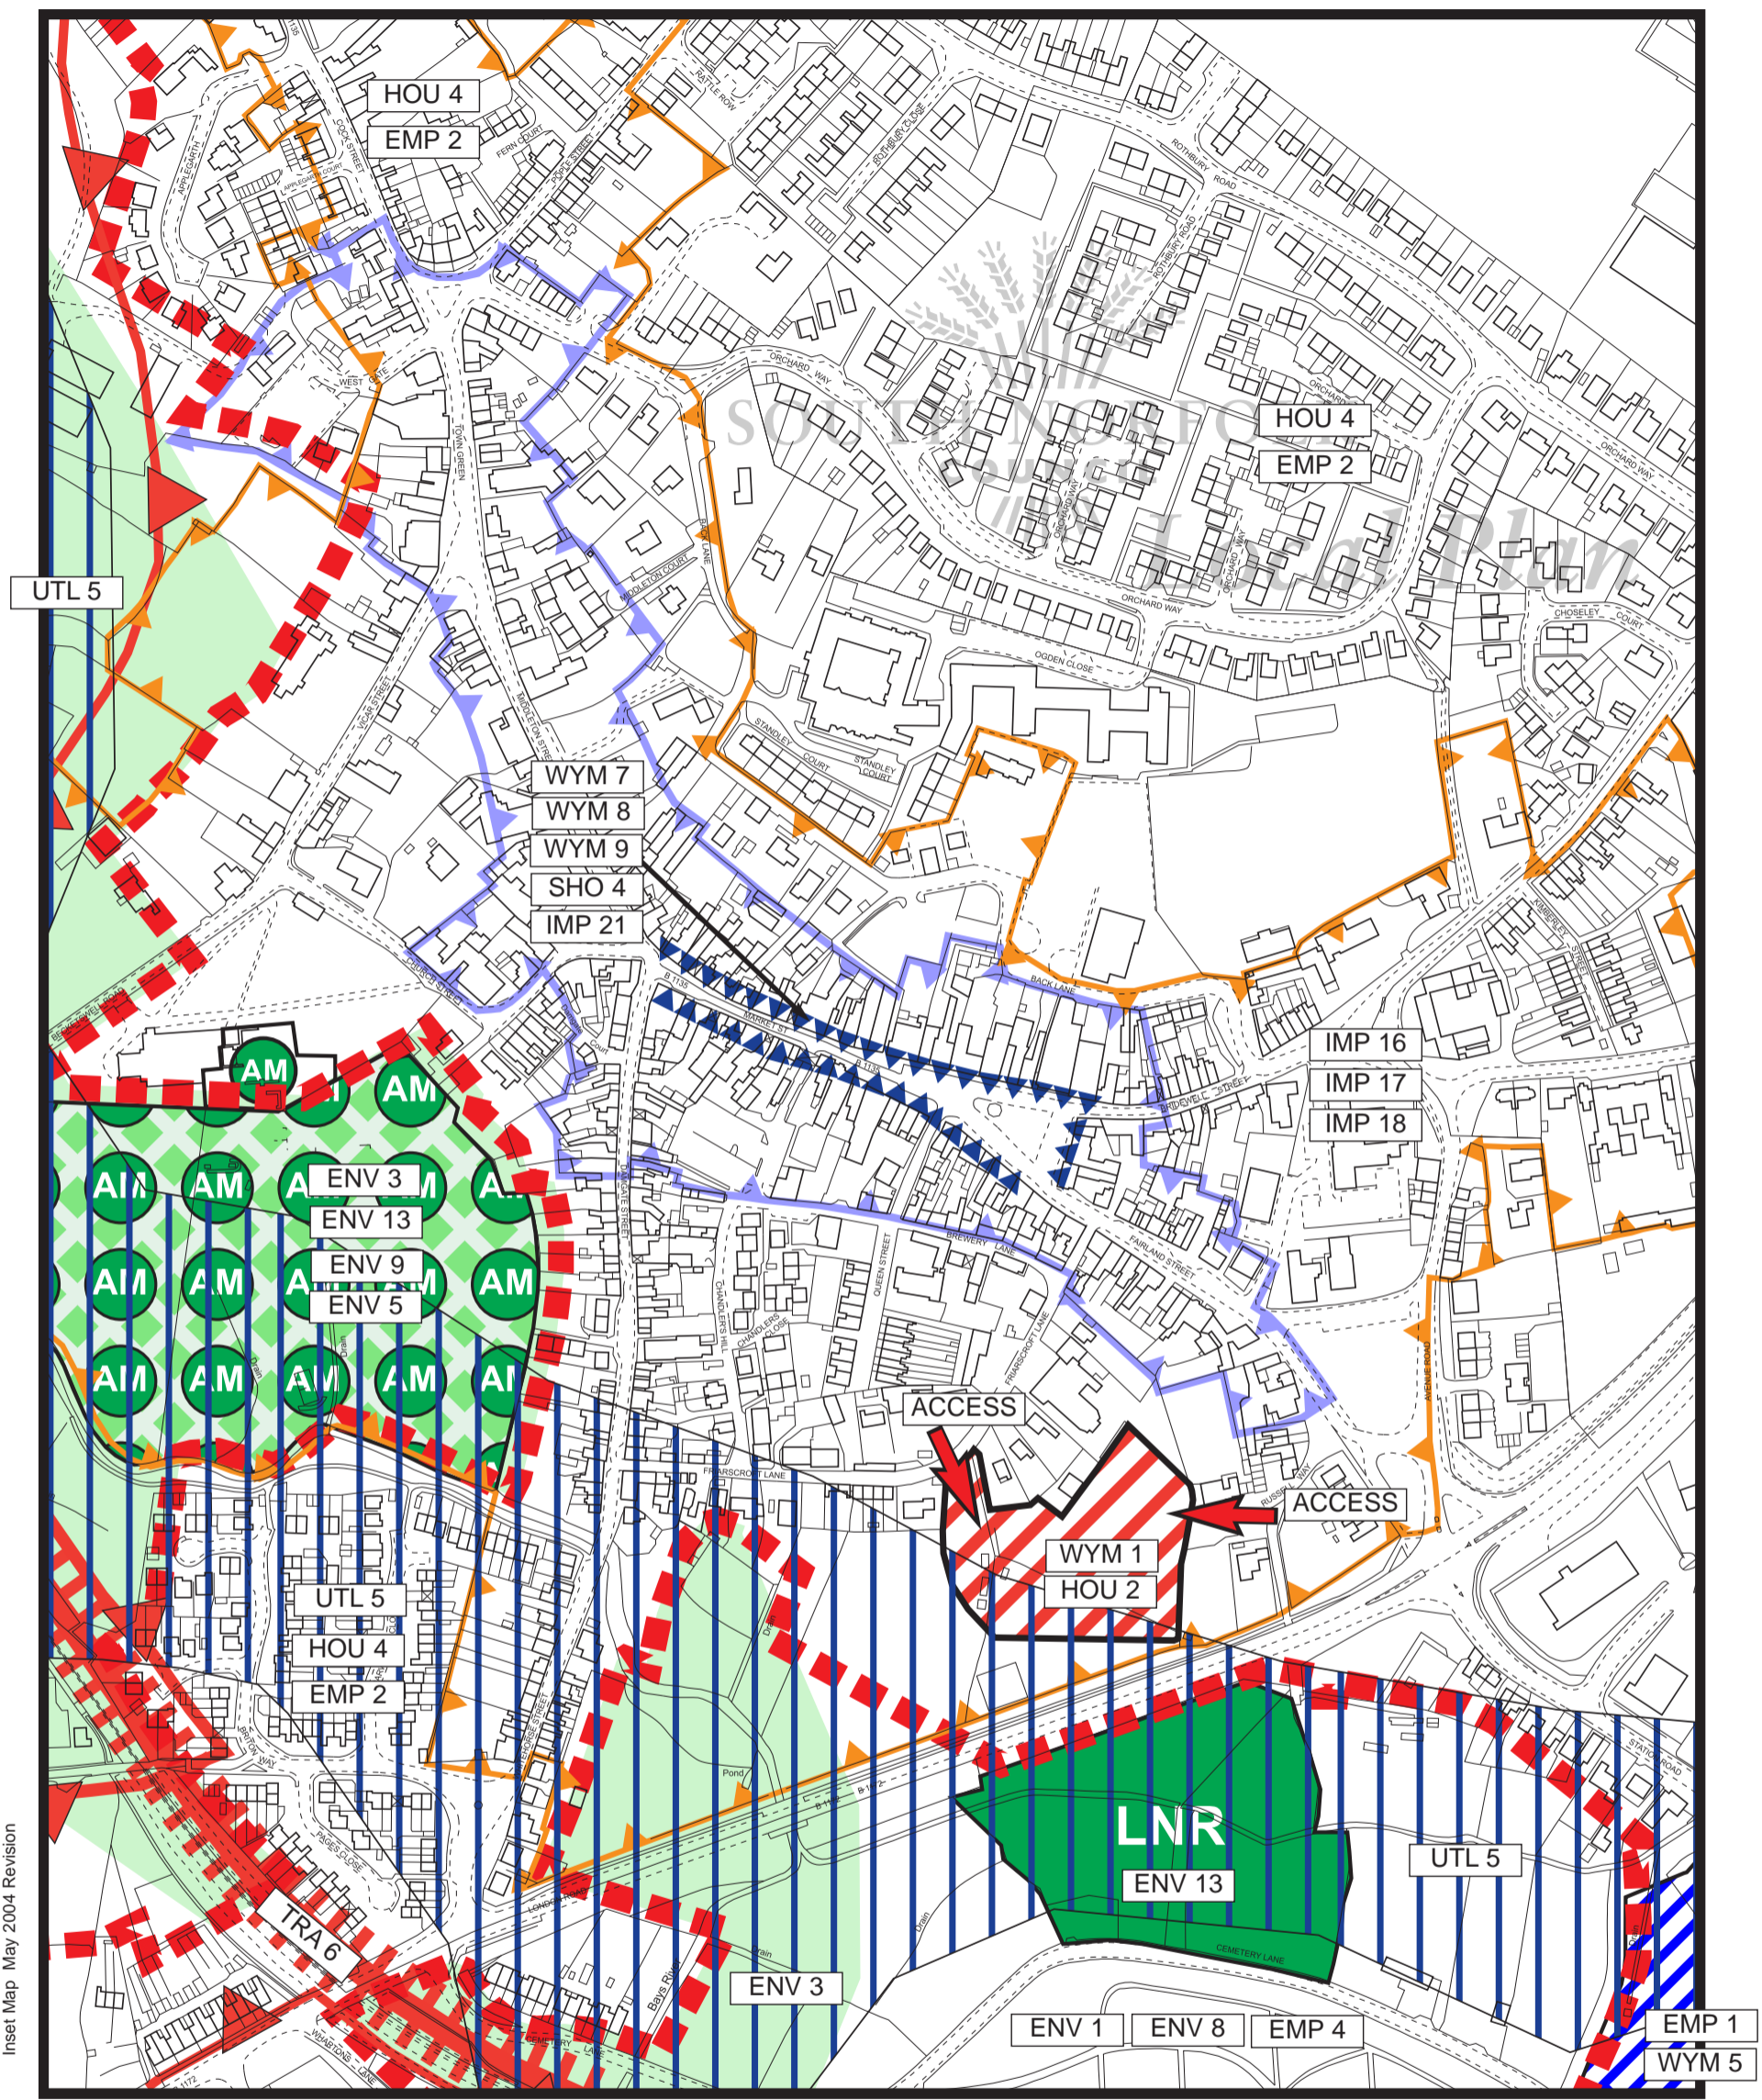

This map is reproduced from Ordnance Survey material with the permission of Ordnance Survey on behalf of the Controller of Her Majesty's Stationery Office © Crown copyright. Unauthorised reproduction infringes Crown copyright and may lead to prosecution or civil proceedings. South Norfolk Council, Licence number 100019483 May 2004.

Inset Map May 2004 Revision

Local Plan

ADOPTED VERSION March 2003

Wymondham Town Centre Inset

INSET MAP 62B