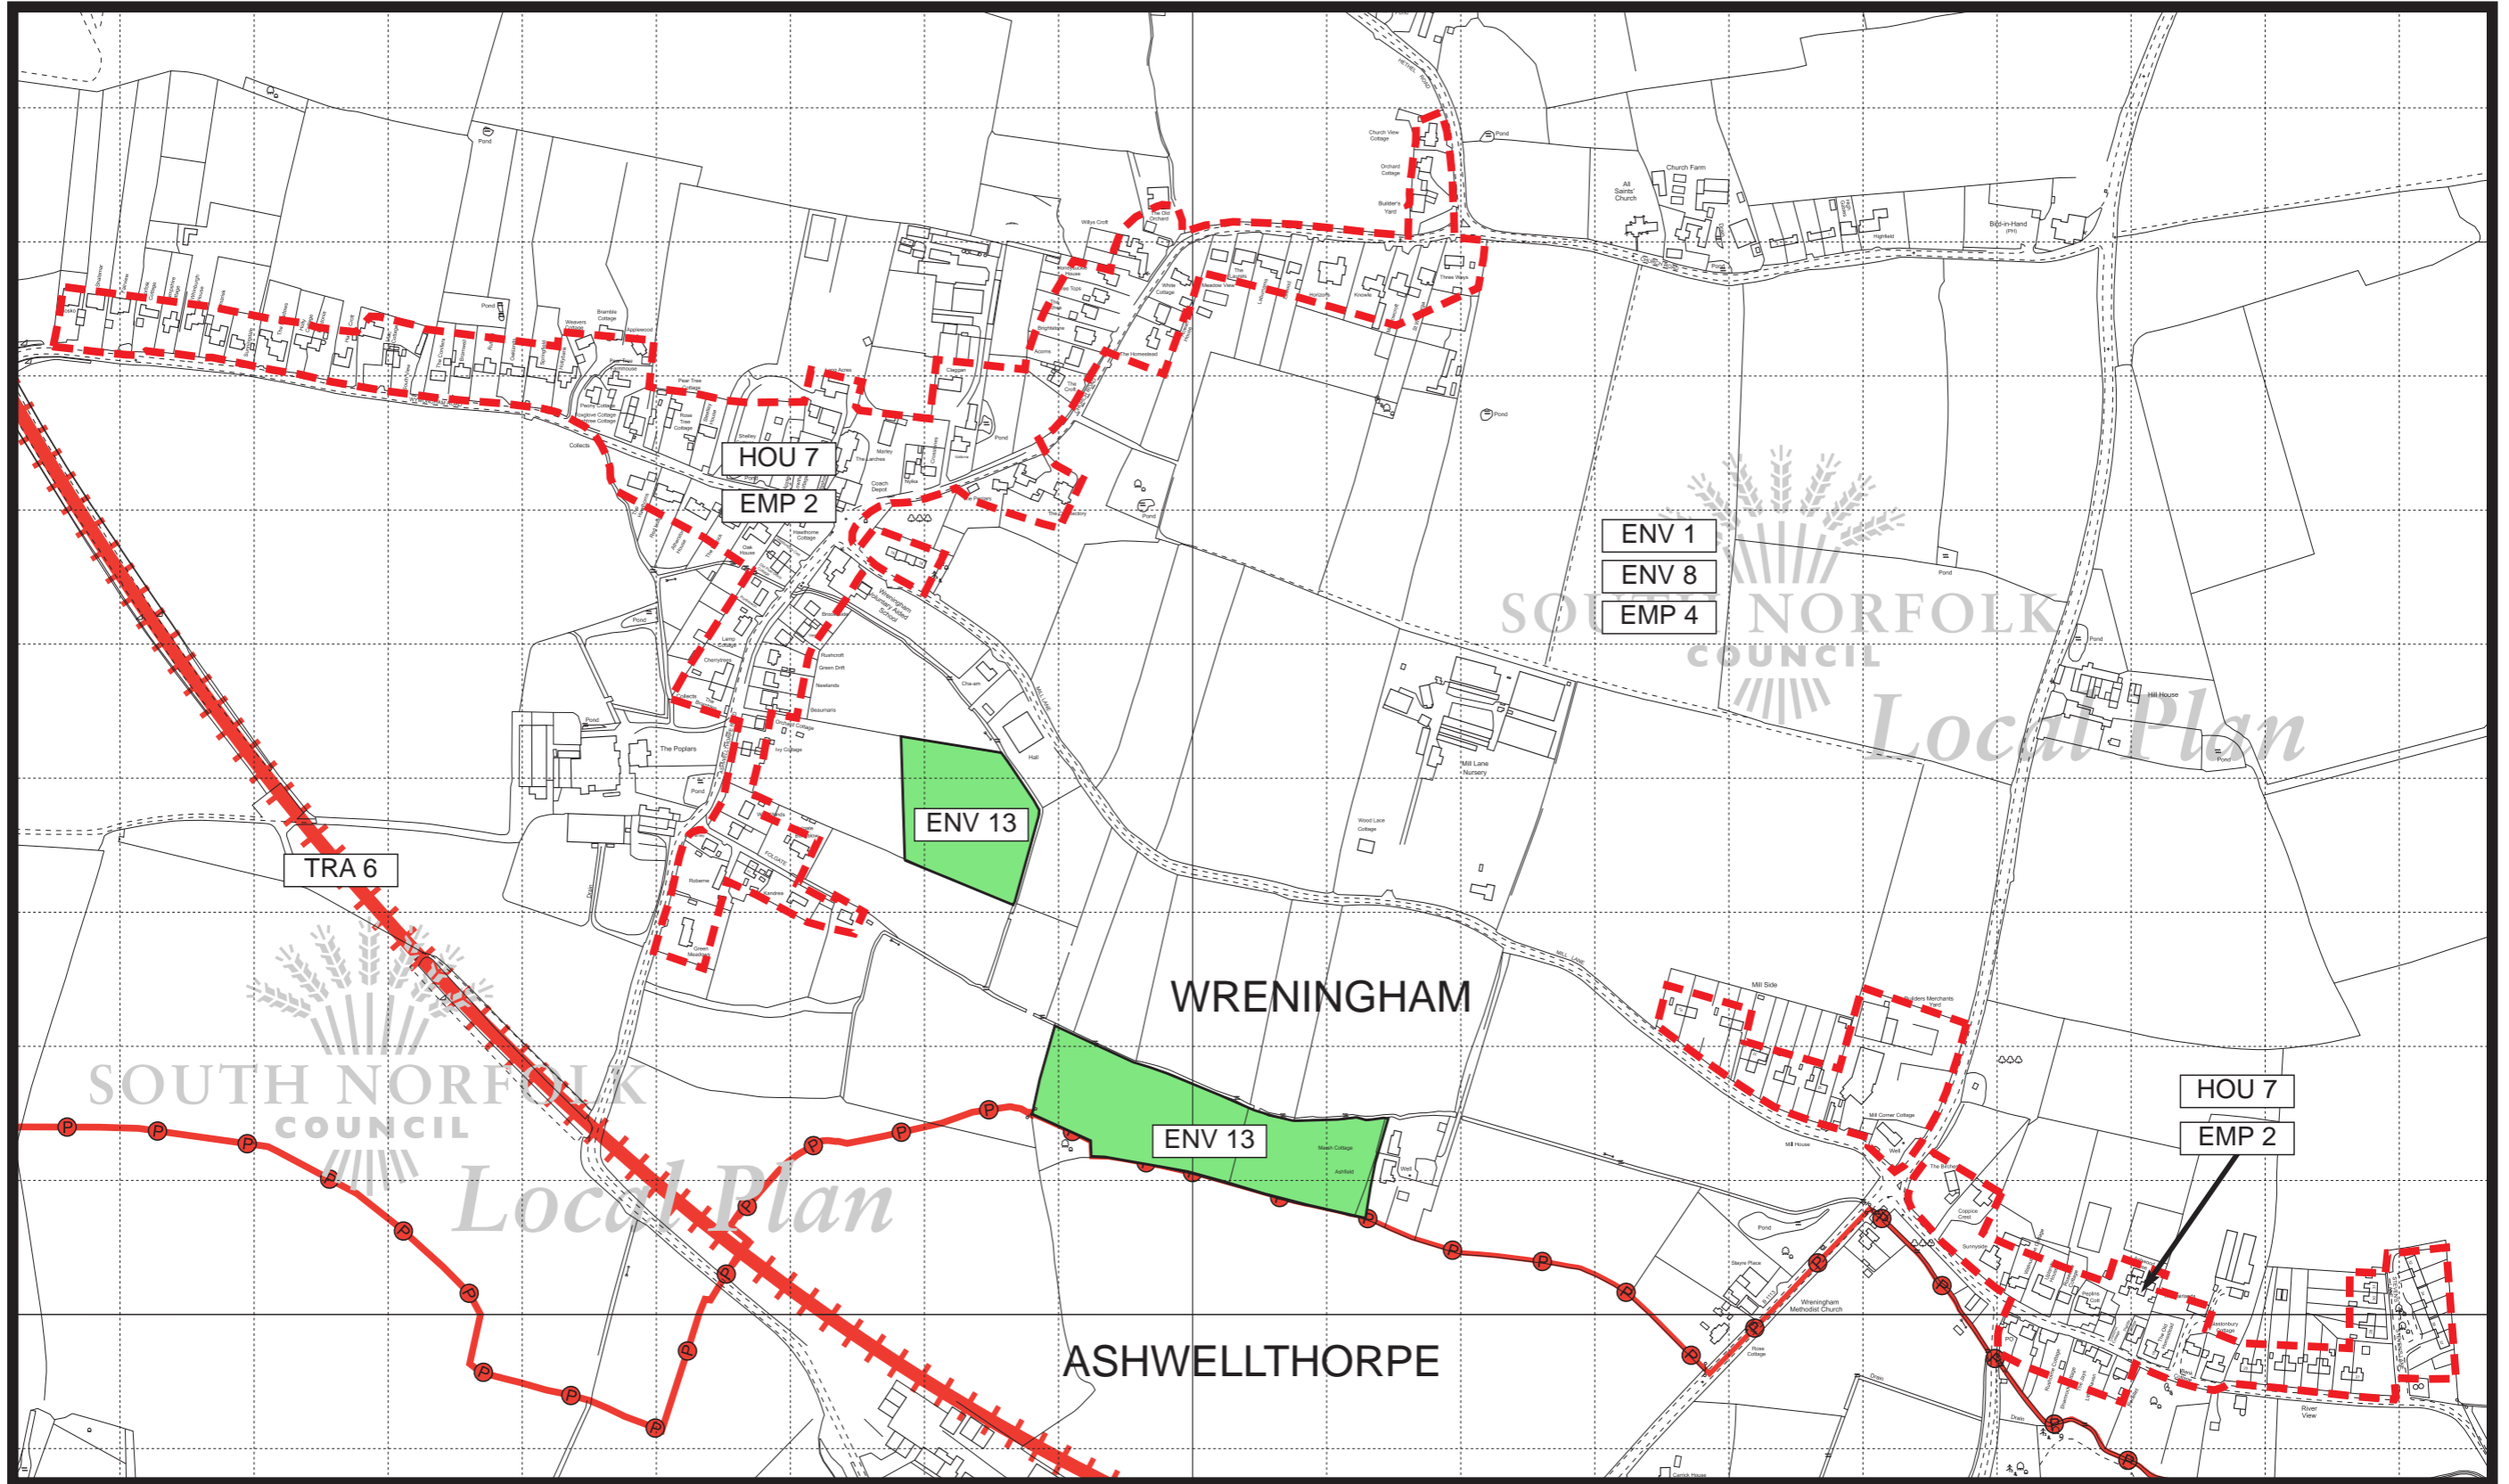

0 500 Metres

This map is reproduced from Ordnance Survey material with the permission of Ordnance Survey on behalf of the Controller of Her Majesty's Stationery Office © Crown copyright. Unauthorised reproduction infringes Crown copyright and may lead to prosecution or civil proceedings. South Norfolk Council, Licence number 100019483 May 2004.

Inset Map May 2004 Revision