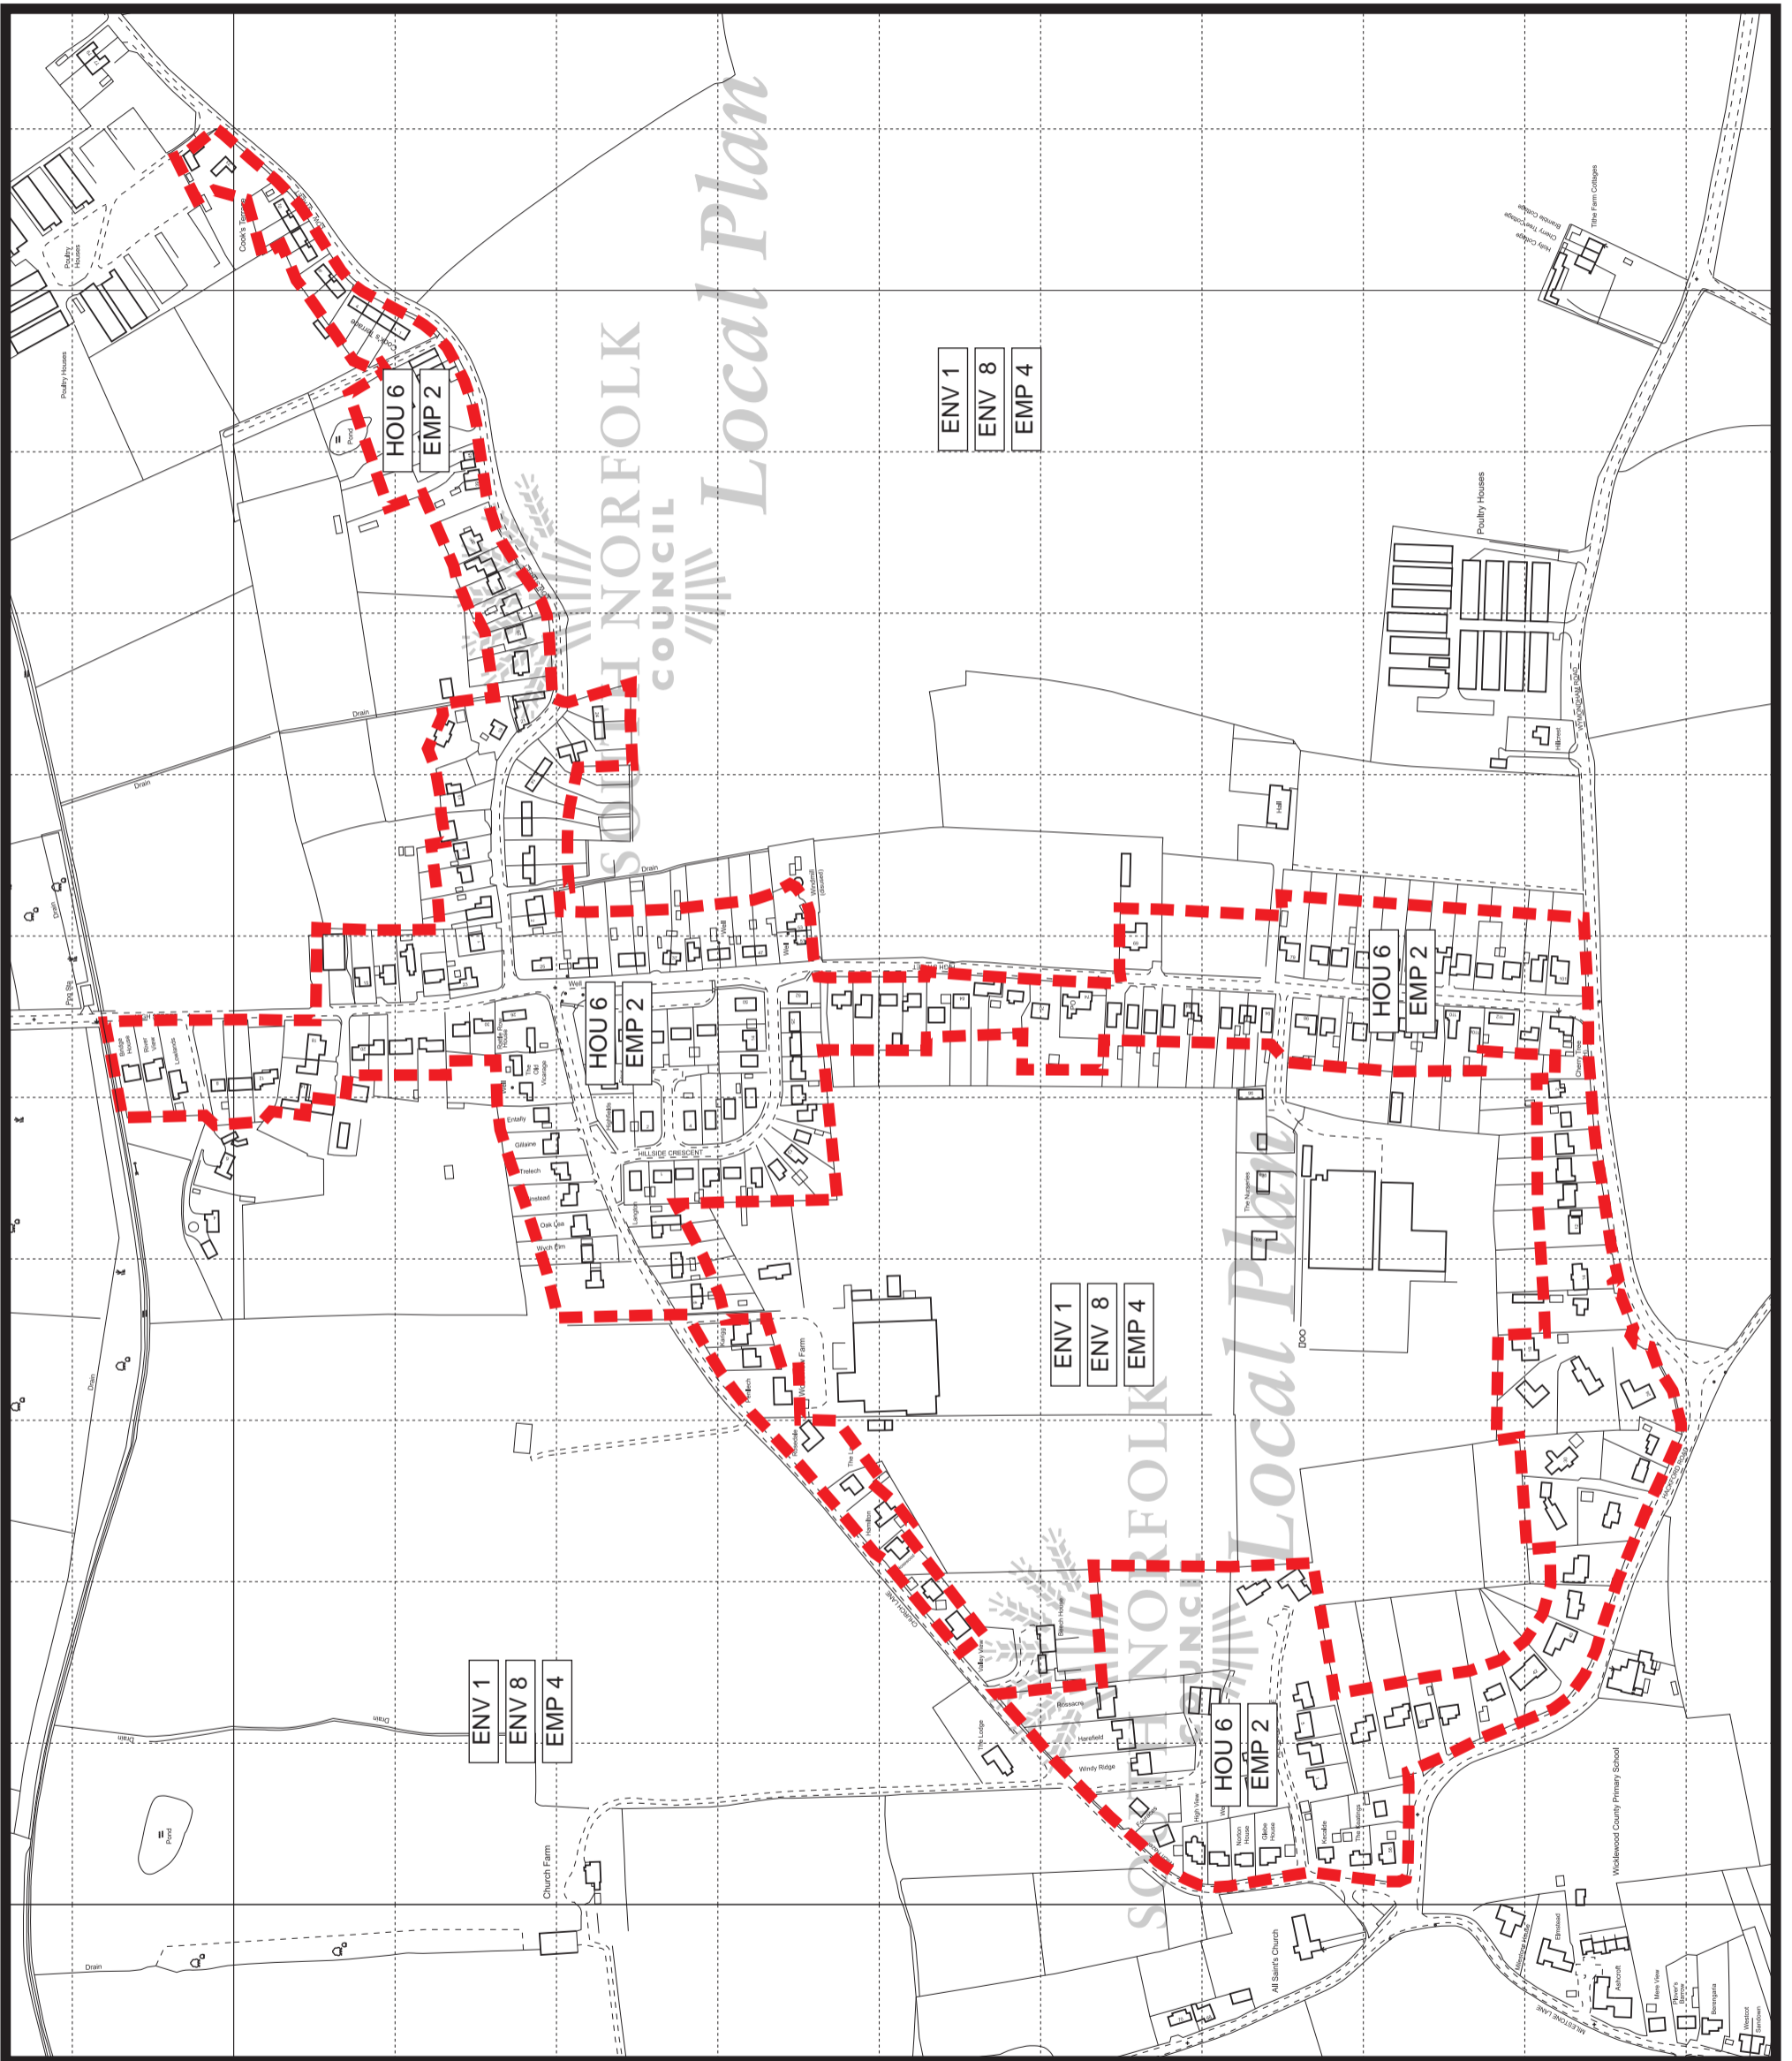

This map is reproduced from Ordnance Survey material with the permission of Ordnance Survey on behalf of the Controller of Her Majesty's Stationery Office © Crown copyright. Unauthorised reproduction infringes Crown copyright and may lead to prosecution or civil proceedings. South Norfolk Council, Licence number 100019483 May 2004.

Inset Map May 2004 Revision

*Local Plan*  
ADOPTED VERSION March 2003

**Wicklewood**

**INSET MAP 57**