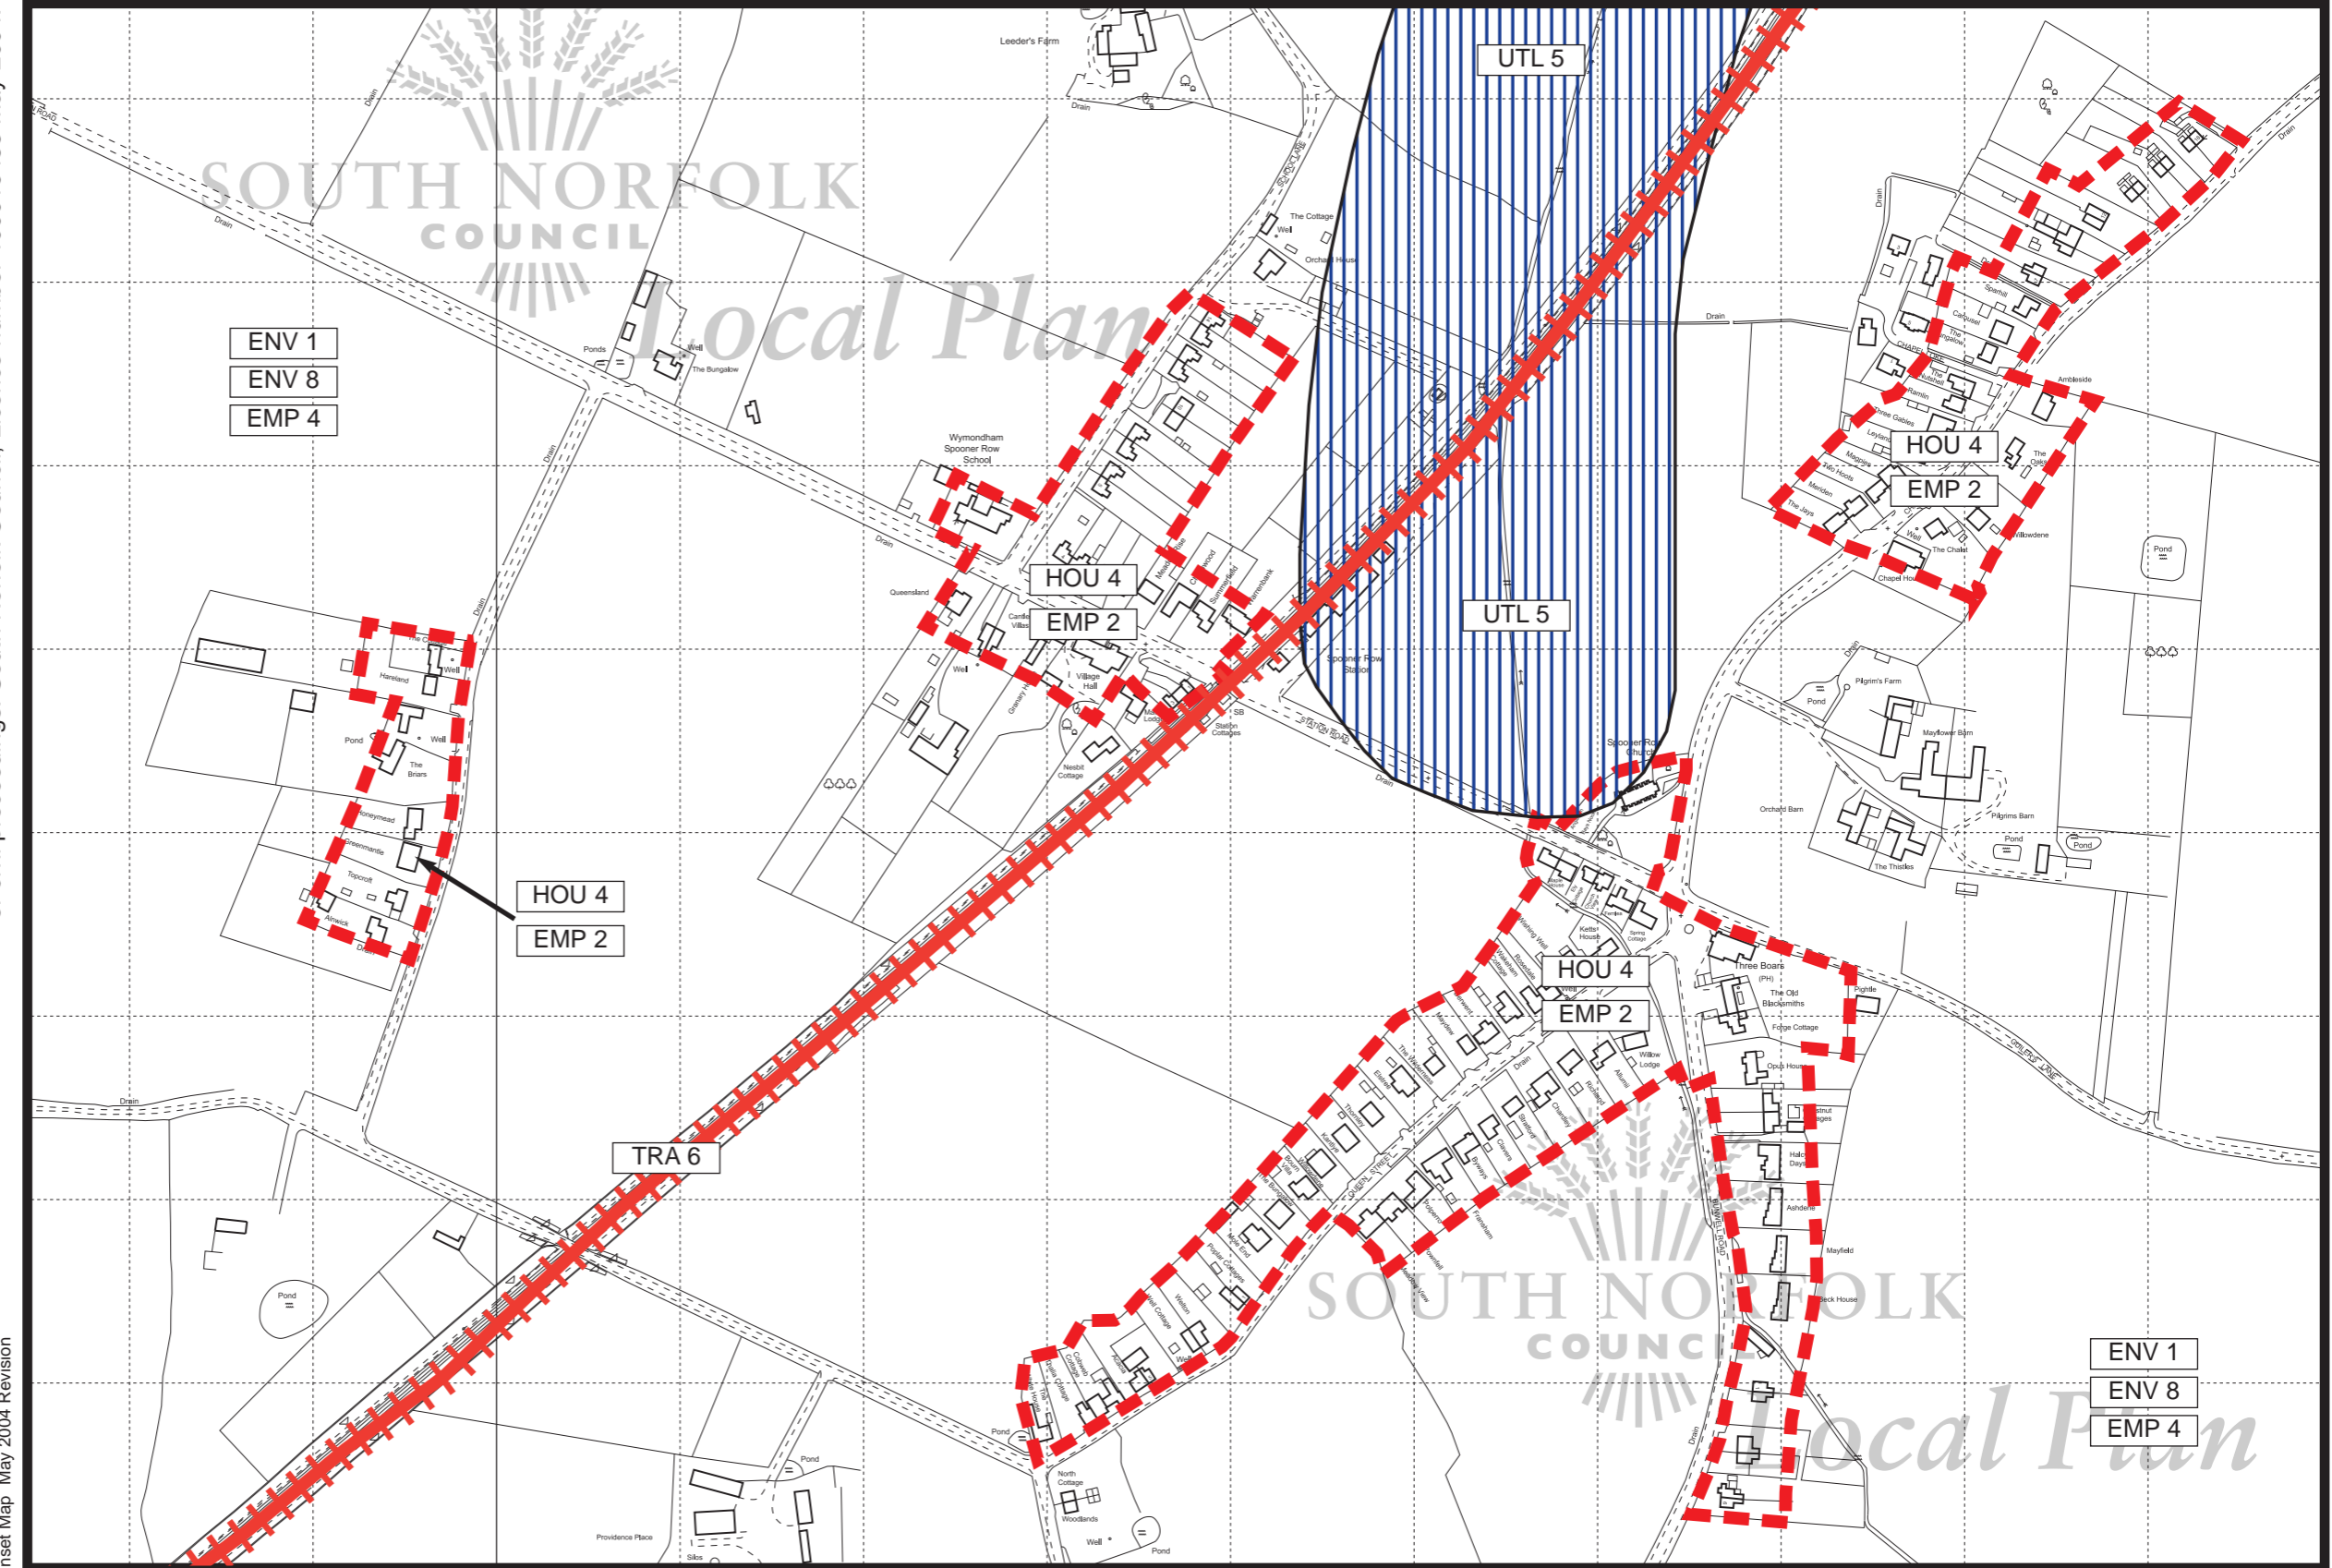

0 500 Metres

This map is reproduced from Ordnance Survey material with the permission of Ordnance Survey on behalf of the Controller of Her Majesty's Stationery Office © Crown copyright. Unauthorised reproduction infringes Crown copyright and may lead to prosecution or civil proceedings. South Norfolk Council, Licence number 100019483 May 2004.

Inset Map May 2004 Revision