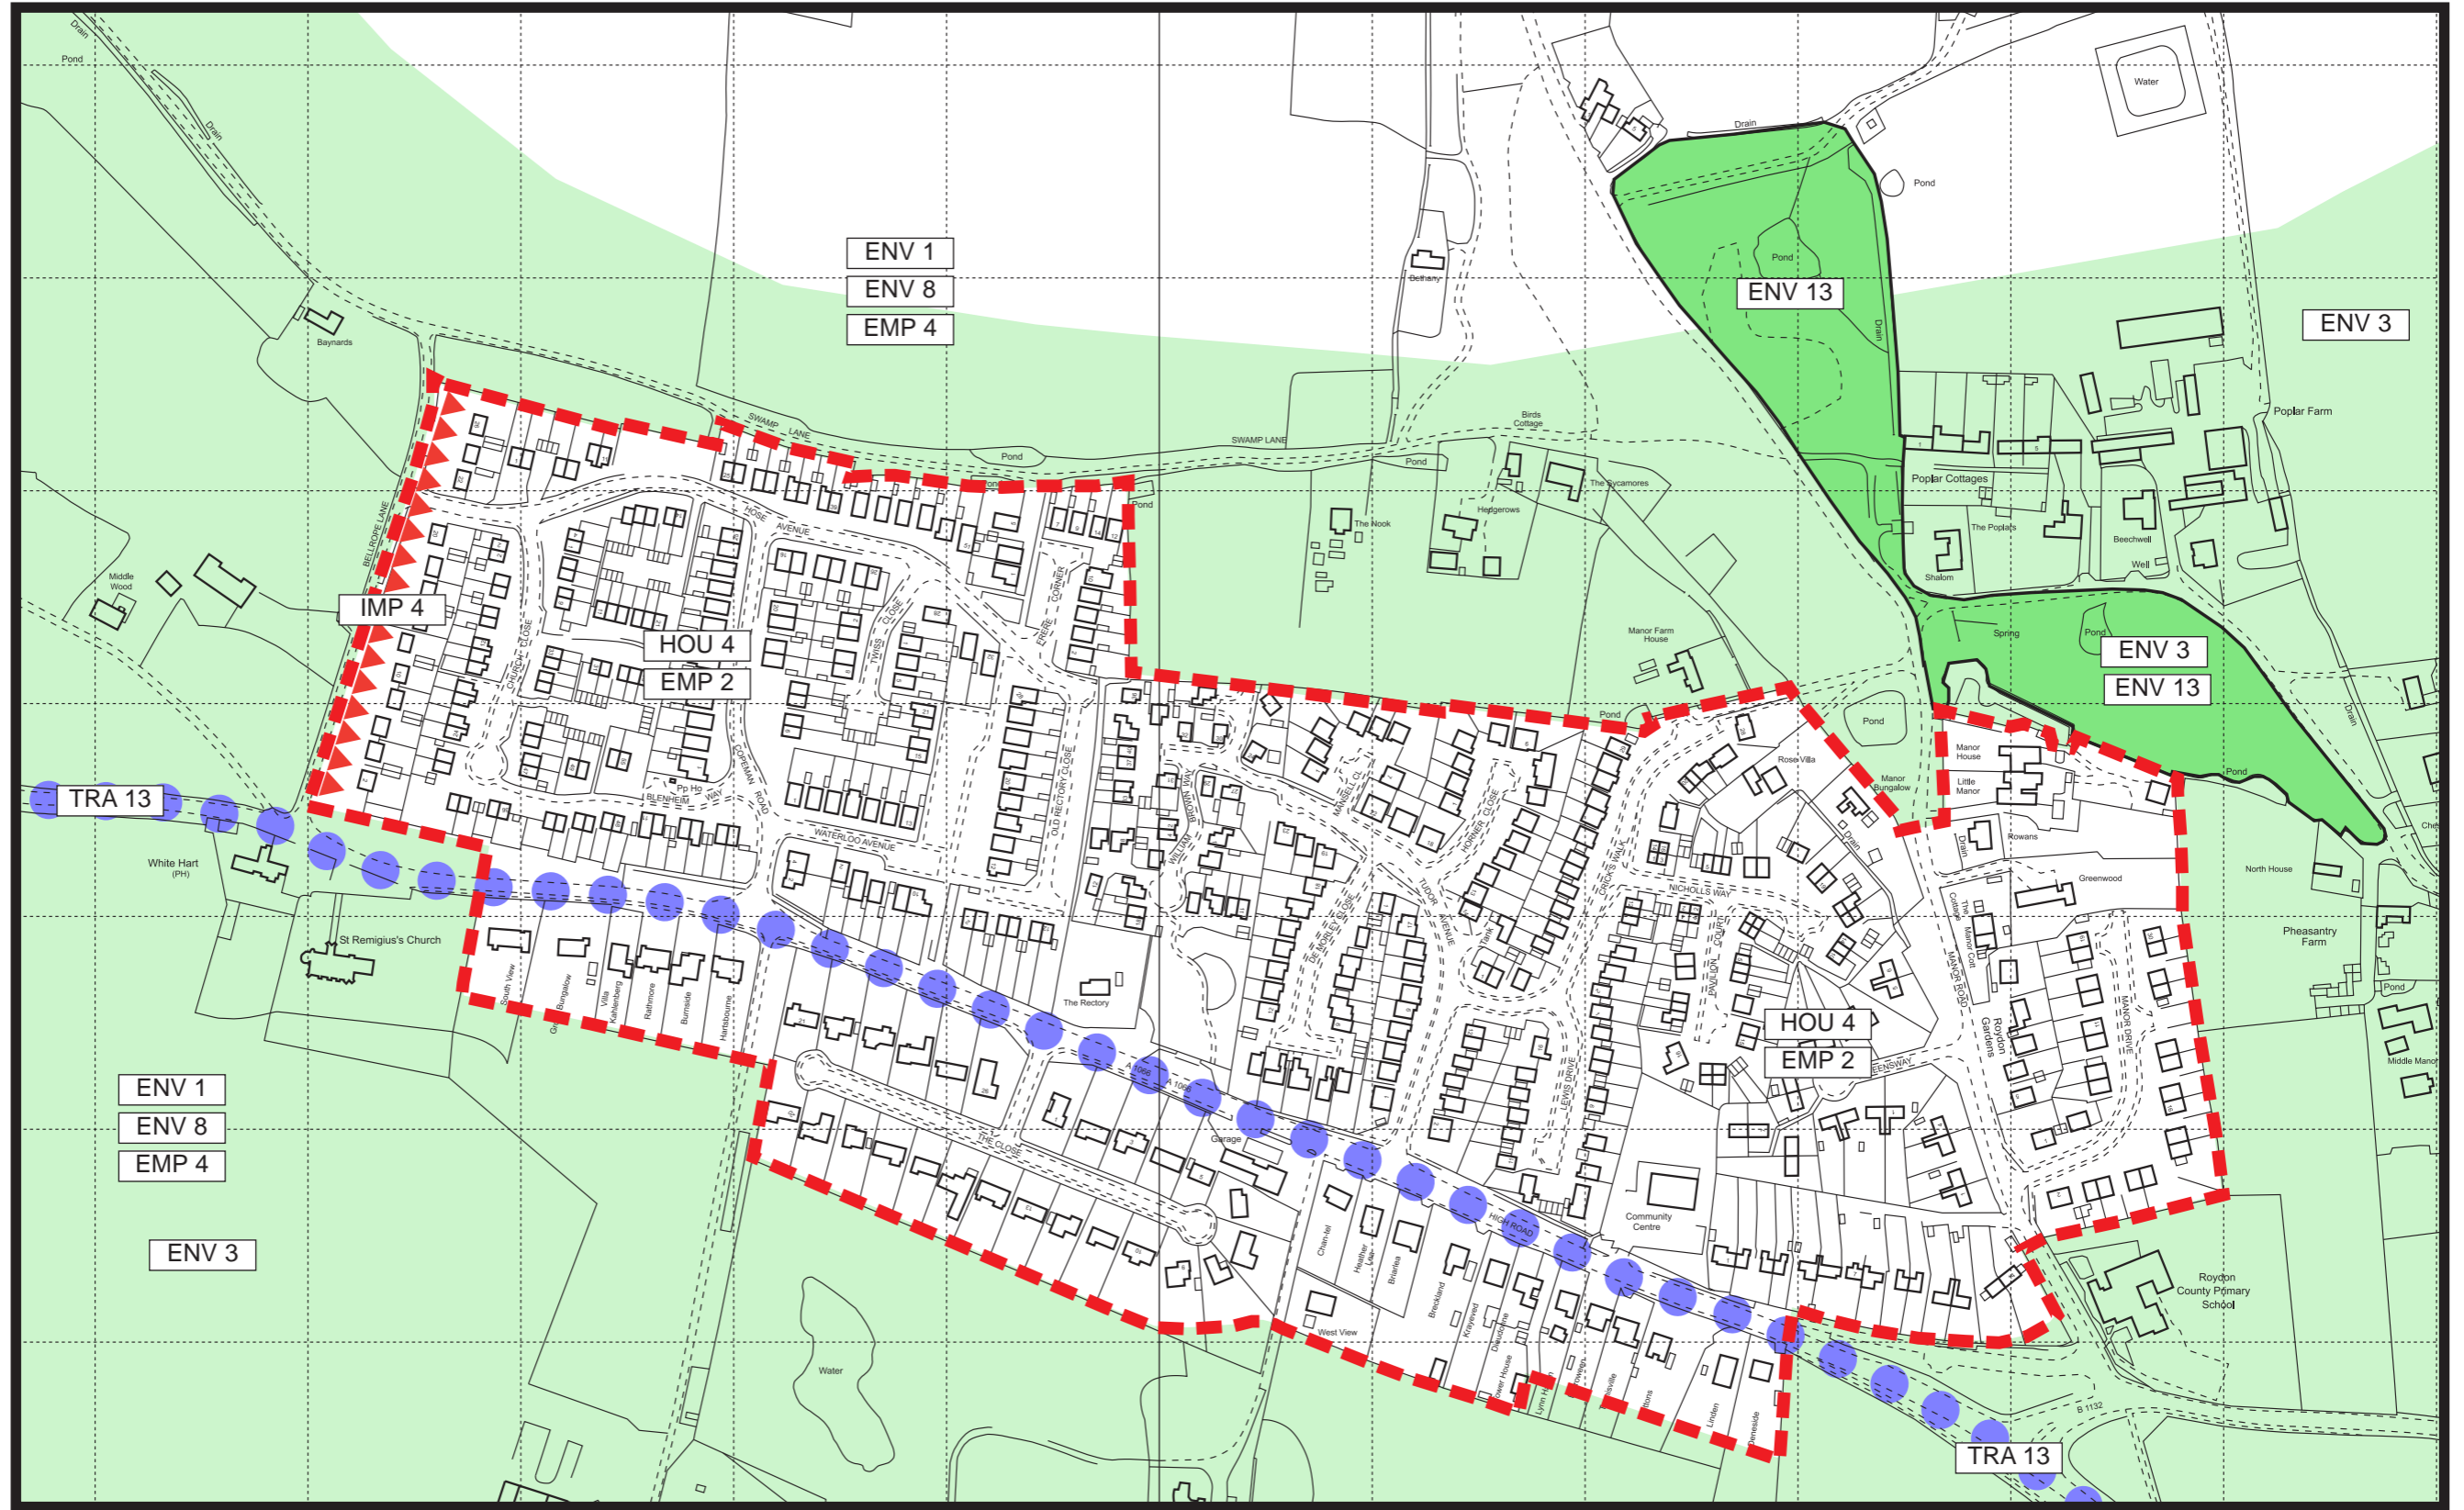

This map is reproduced from Ordnance Survey material with the permission of Ordnance Survey on behalf of the Controller of Her Majesty's Stationery Office © Crown copyright. Unauthorised reproduction infringes Crown copyright and may lead to prosecution or civil proceedings. South Norfolk Council, Licence number 100019483 May 2004.

Inset Map May 2004 Revision

Local Plan

ADOPTED VERSION March 2003

Roydon

INSET MAP 46