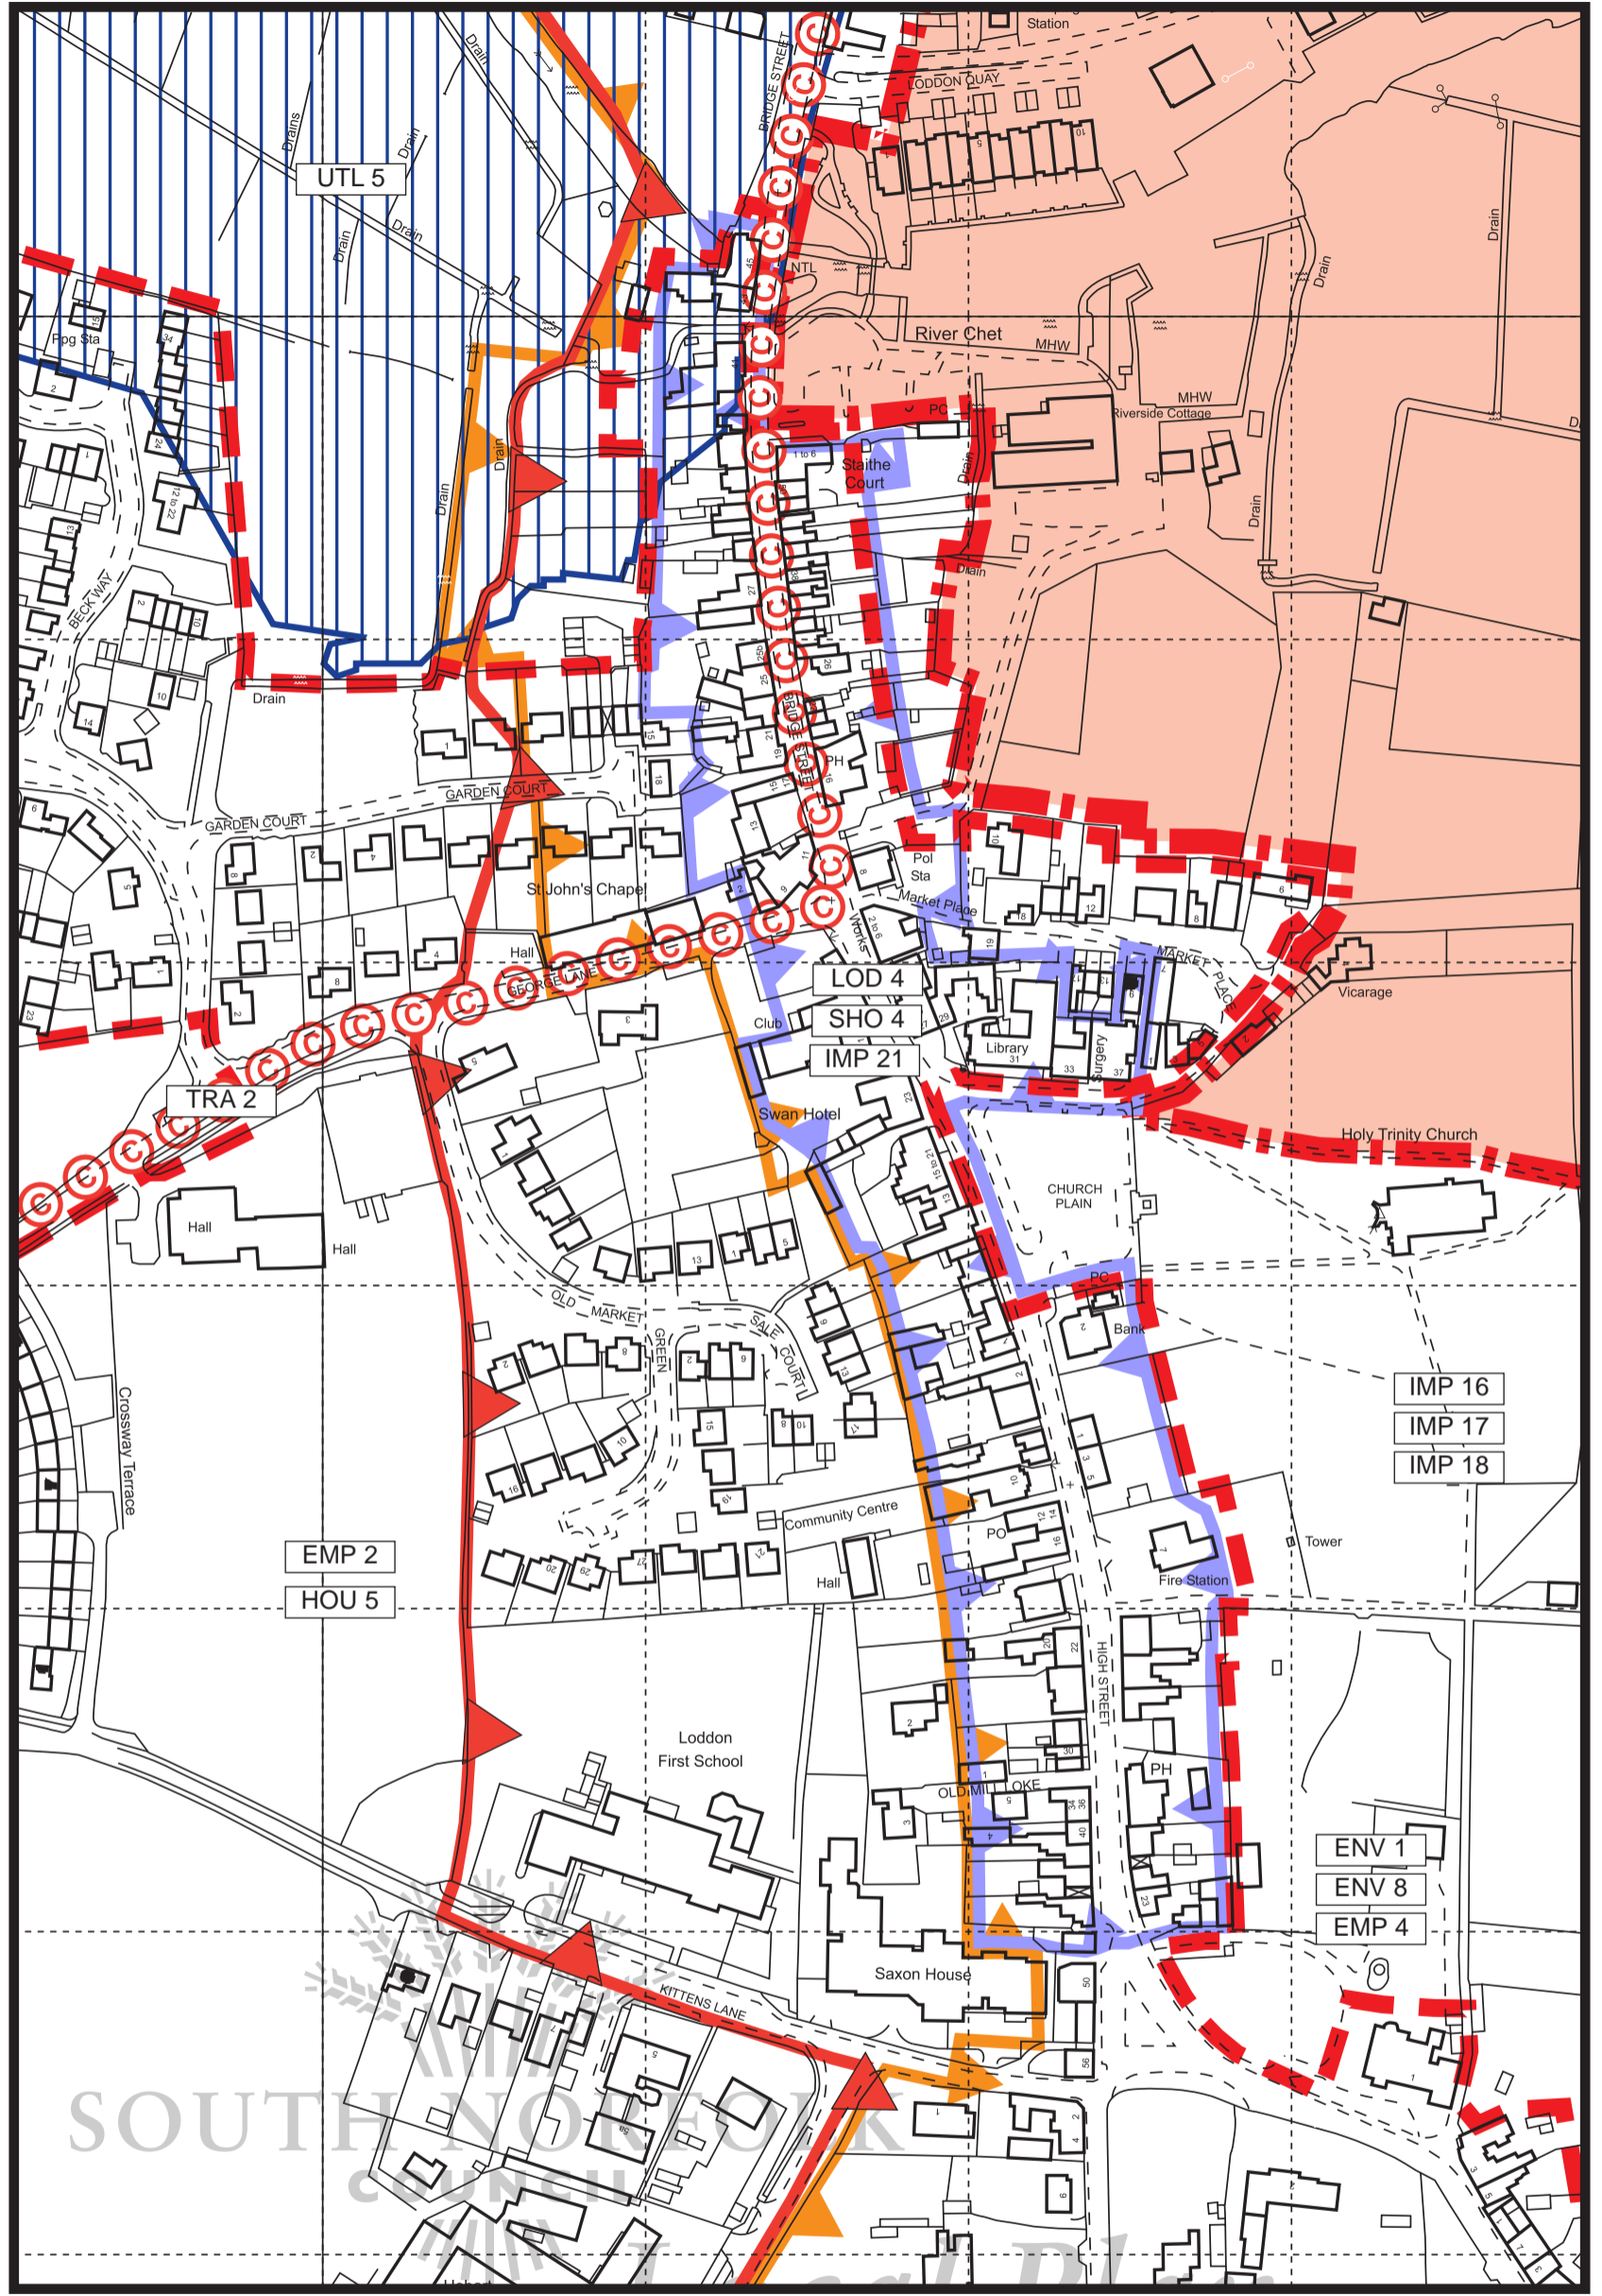

500 Metres

0

This map is reproduced from Ordnance Survey material with the permission of Ordnance Survey on behalf of the Controller of Her Majesty's Stationery Office © Crown copyright. Unauthorised reproduction infringes Crown copyright and may lead to prosecution or civil proceedings. South Norfolk Council, Licence number 100019483 May 2004.

Inset Map May 2004 Revision

Loddon Town Centre

INSET MAP 34B

Local Plan

ADOPTED VERSION March 2003