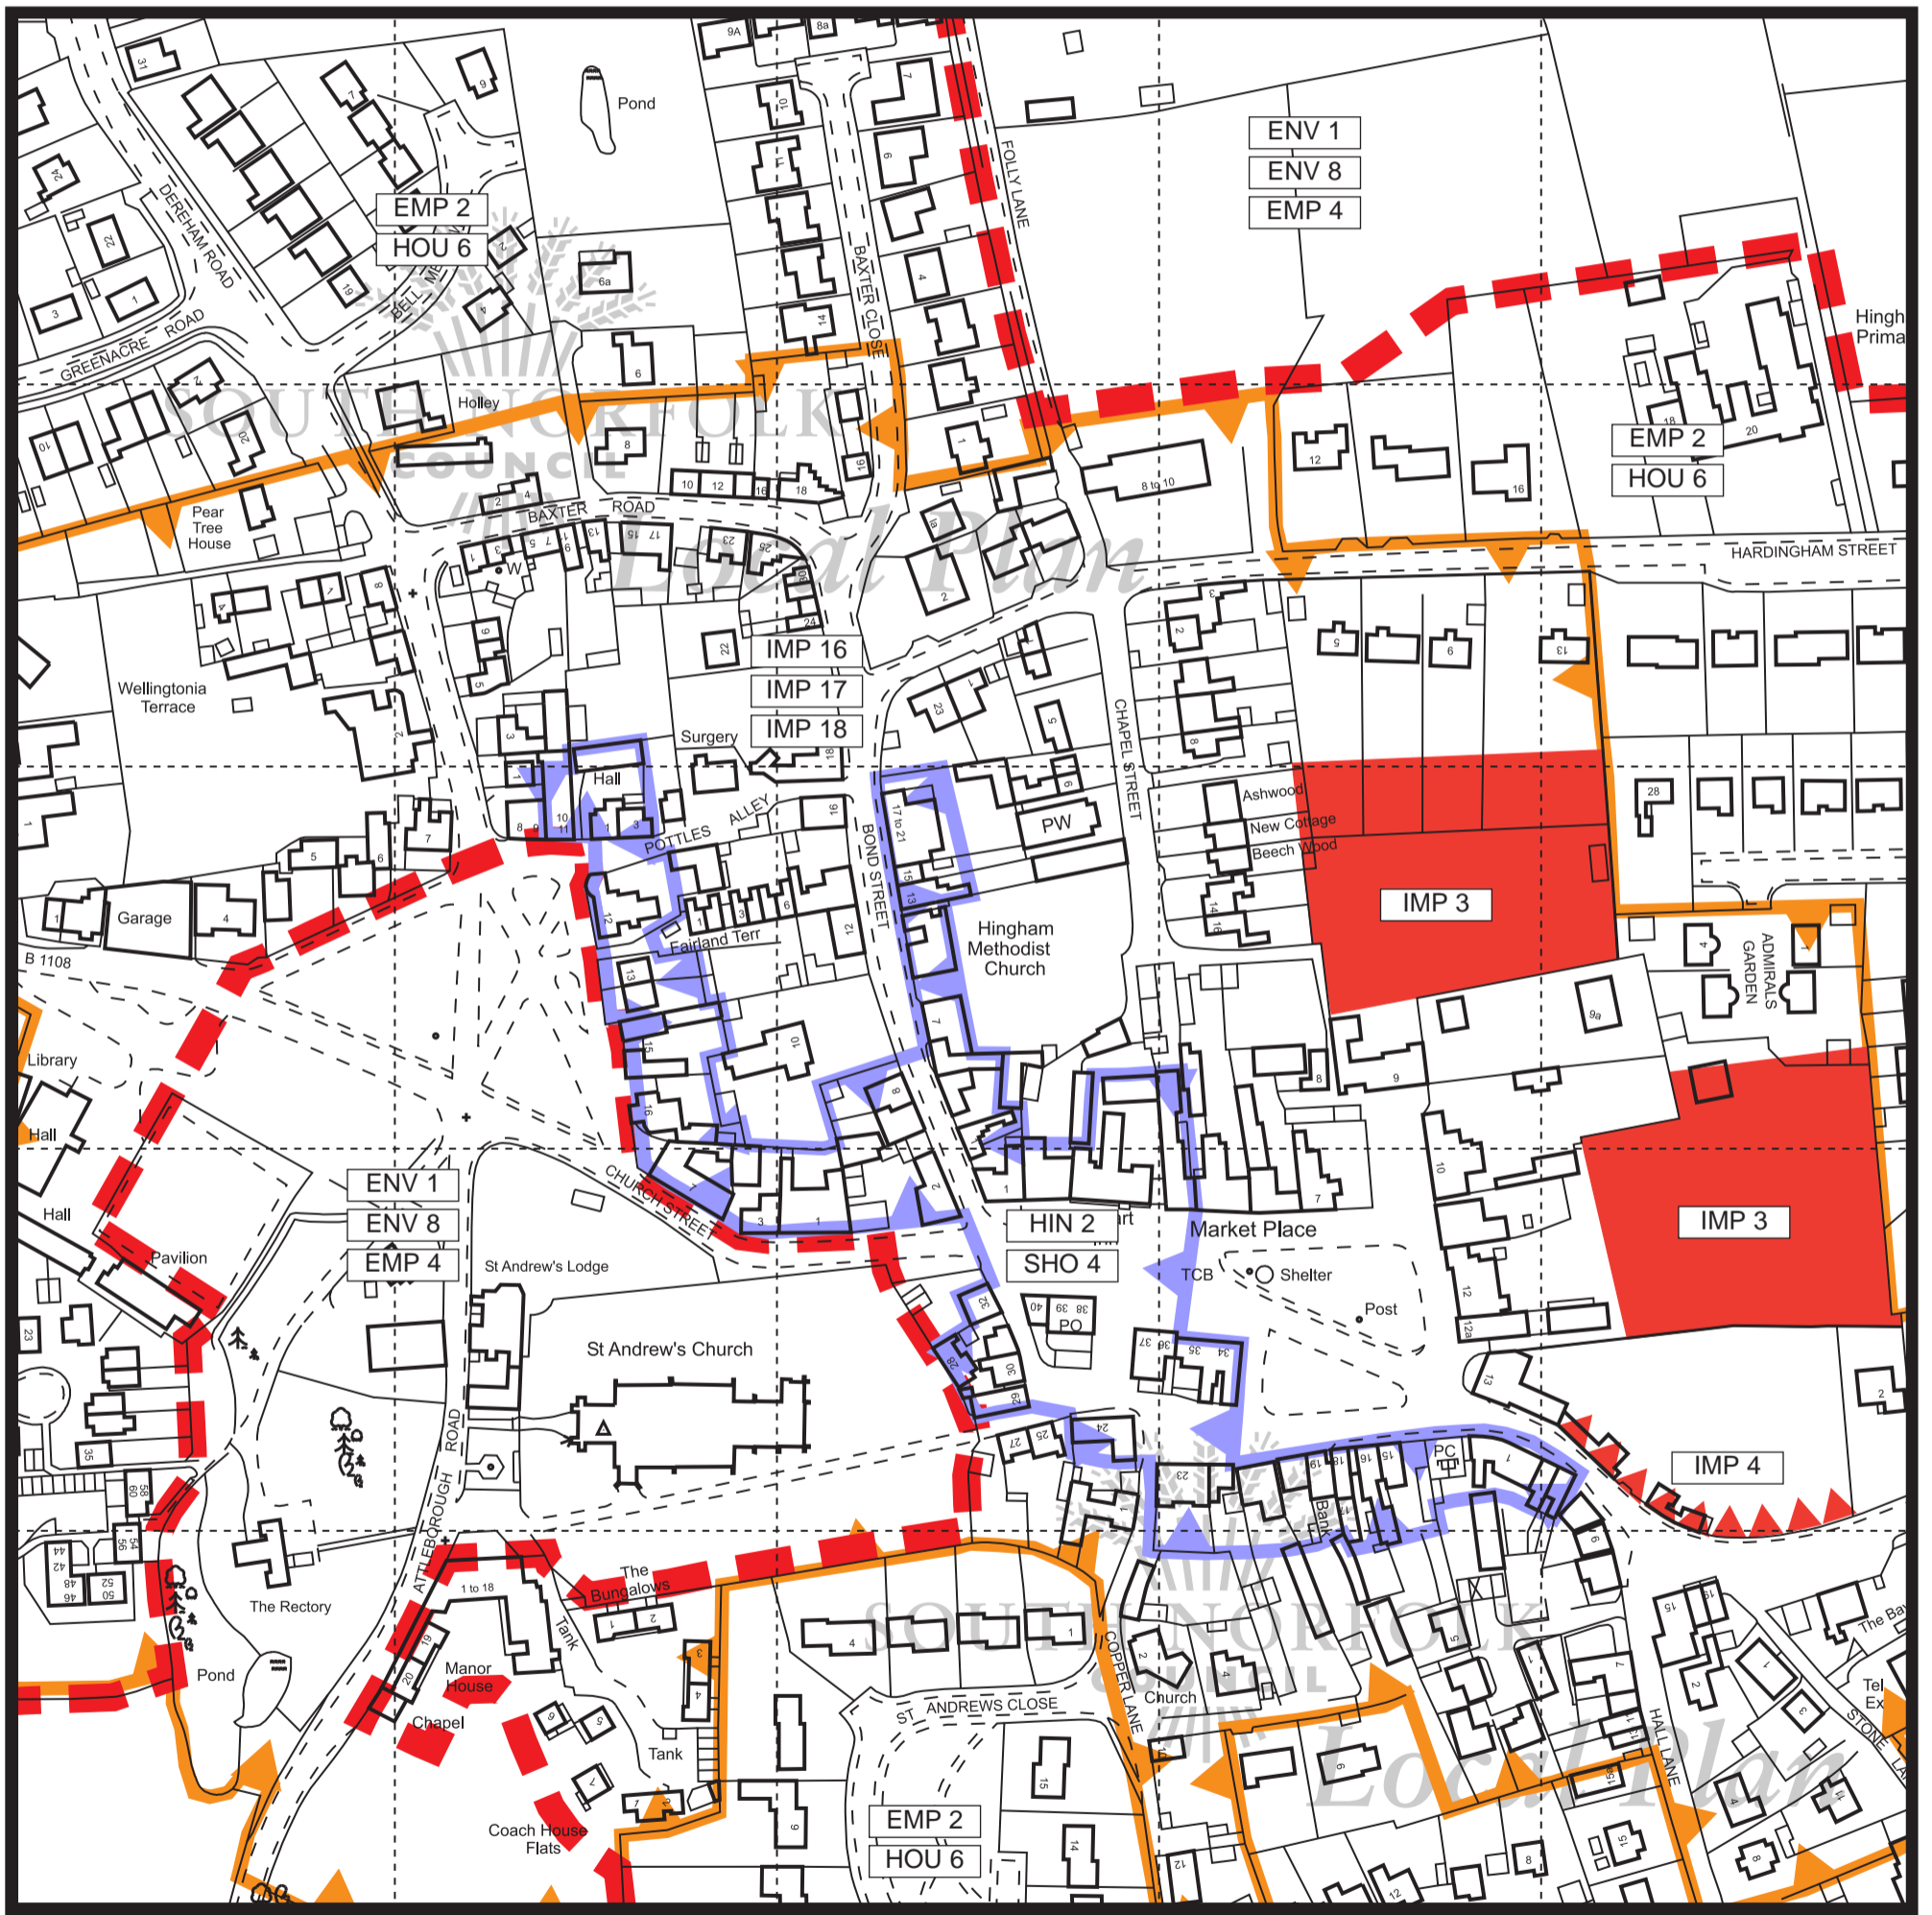

0

500 Metres

This map is reproduced from Ordnance Survey material with the permission of Ordnance Survey on behalf of the Controller of Her Majesty's Stationery Office © Crown copyright. Unauthorised reproduction infringes Crown copyright and may lead to prosecution or civil proceedings. South Norfolk Council, Licence number 100019483 May 2004.

Inset Map May 2004 Revision

Local Plan
ADOPTED VERSION March 2003

Hingham Town Centre

INSET MAP 32B