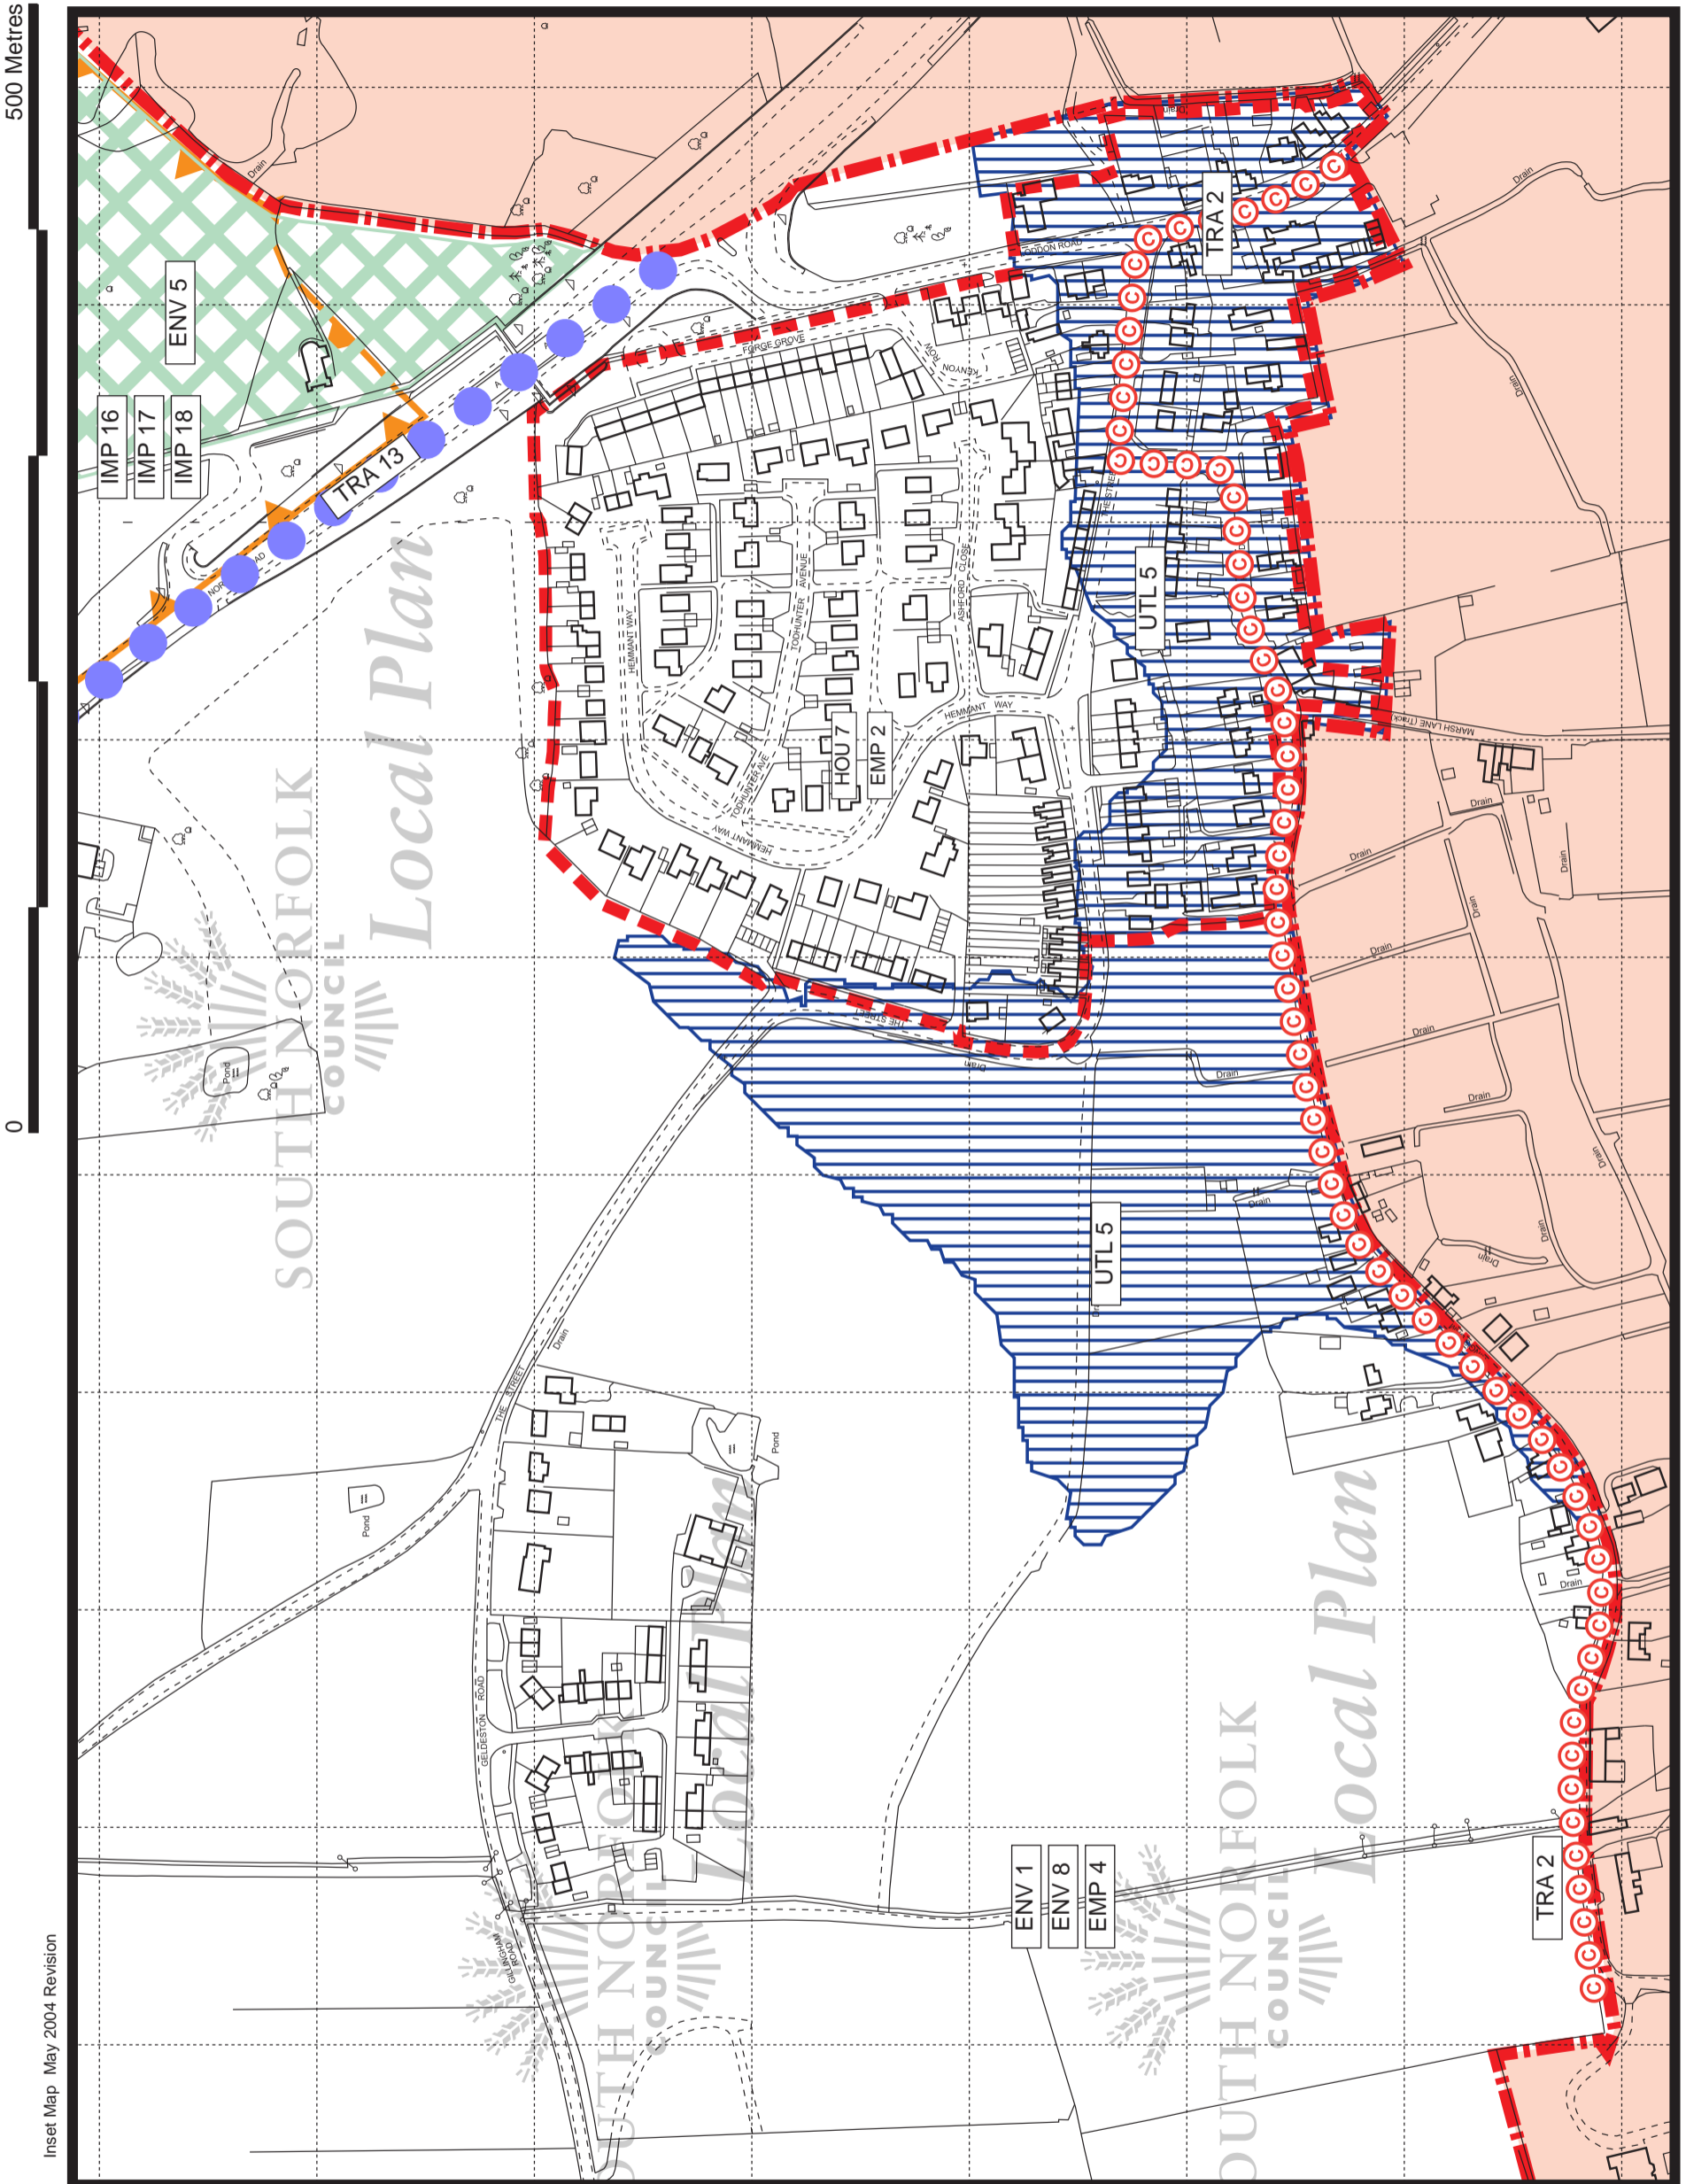

This map is reproduced from Ordnance Survey material with the permission of Ordnance Survey on behalf of the Controller of Her Majesty's Stationery Office © Crown copyright. Unauthorised reproduction infringes Crown copyright and may lead to prosecution or civil proceedings. South Norfolk Council, Licence number 100019483 May 2004.

Inset Map May 2004 Revision

*Local Plan*  
ADOPTED VERSION March 2003

# Gillingham INSET MAP 26