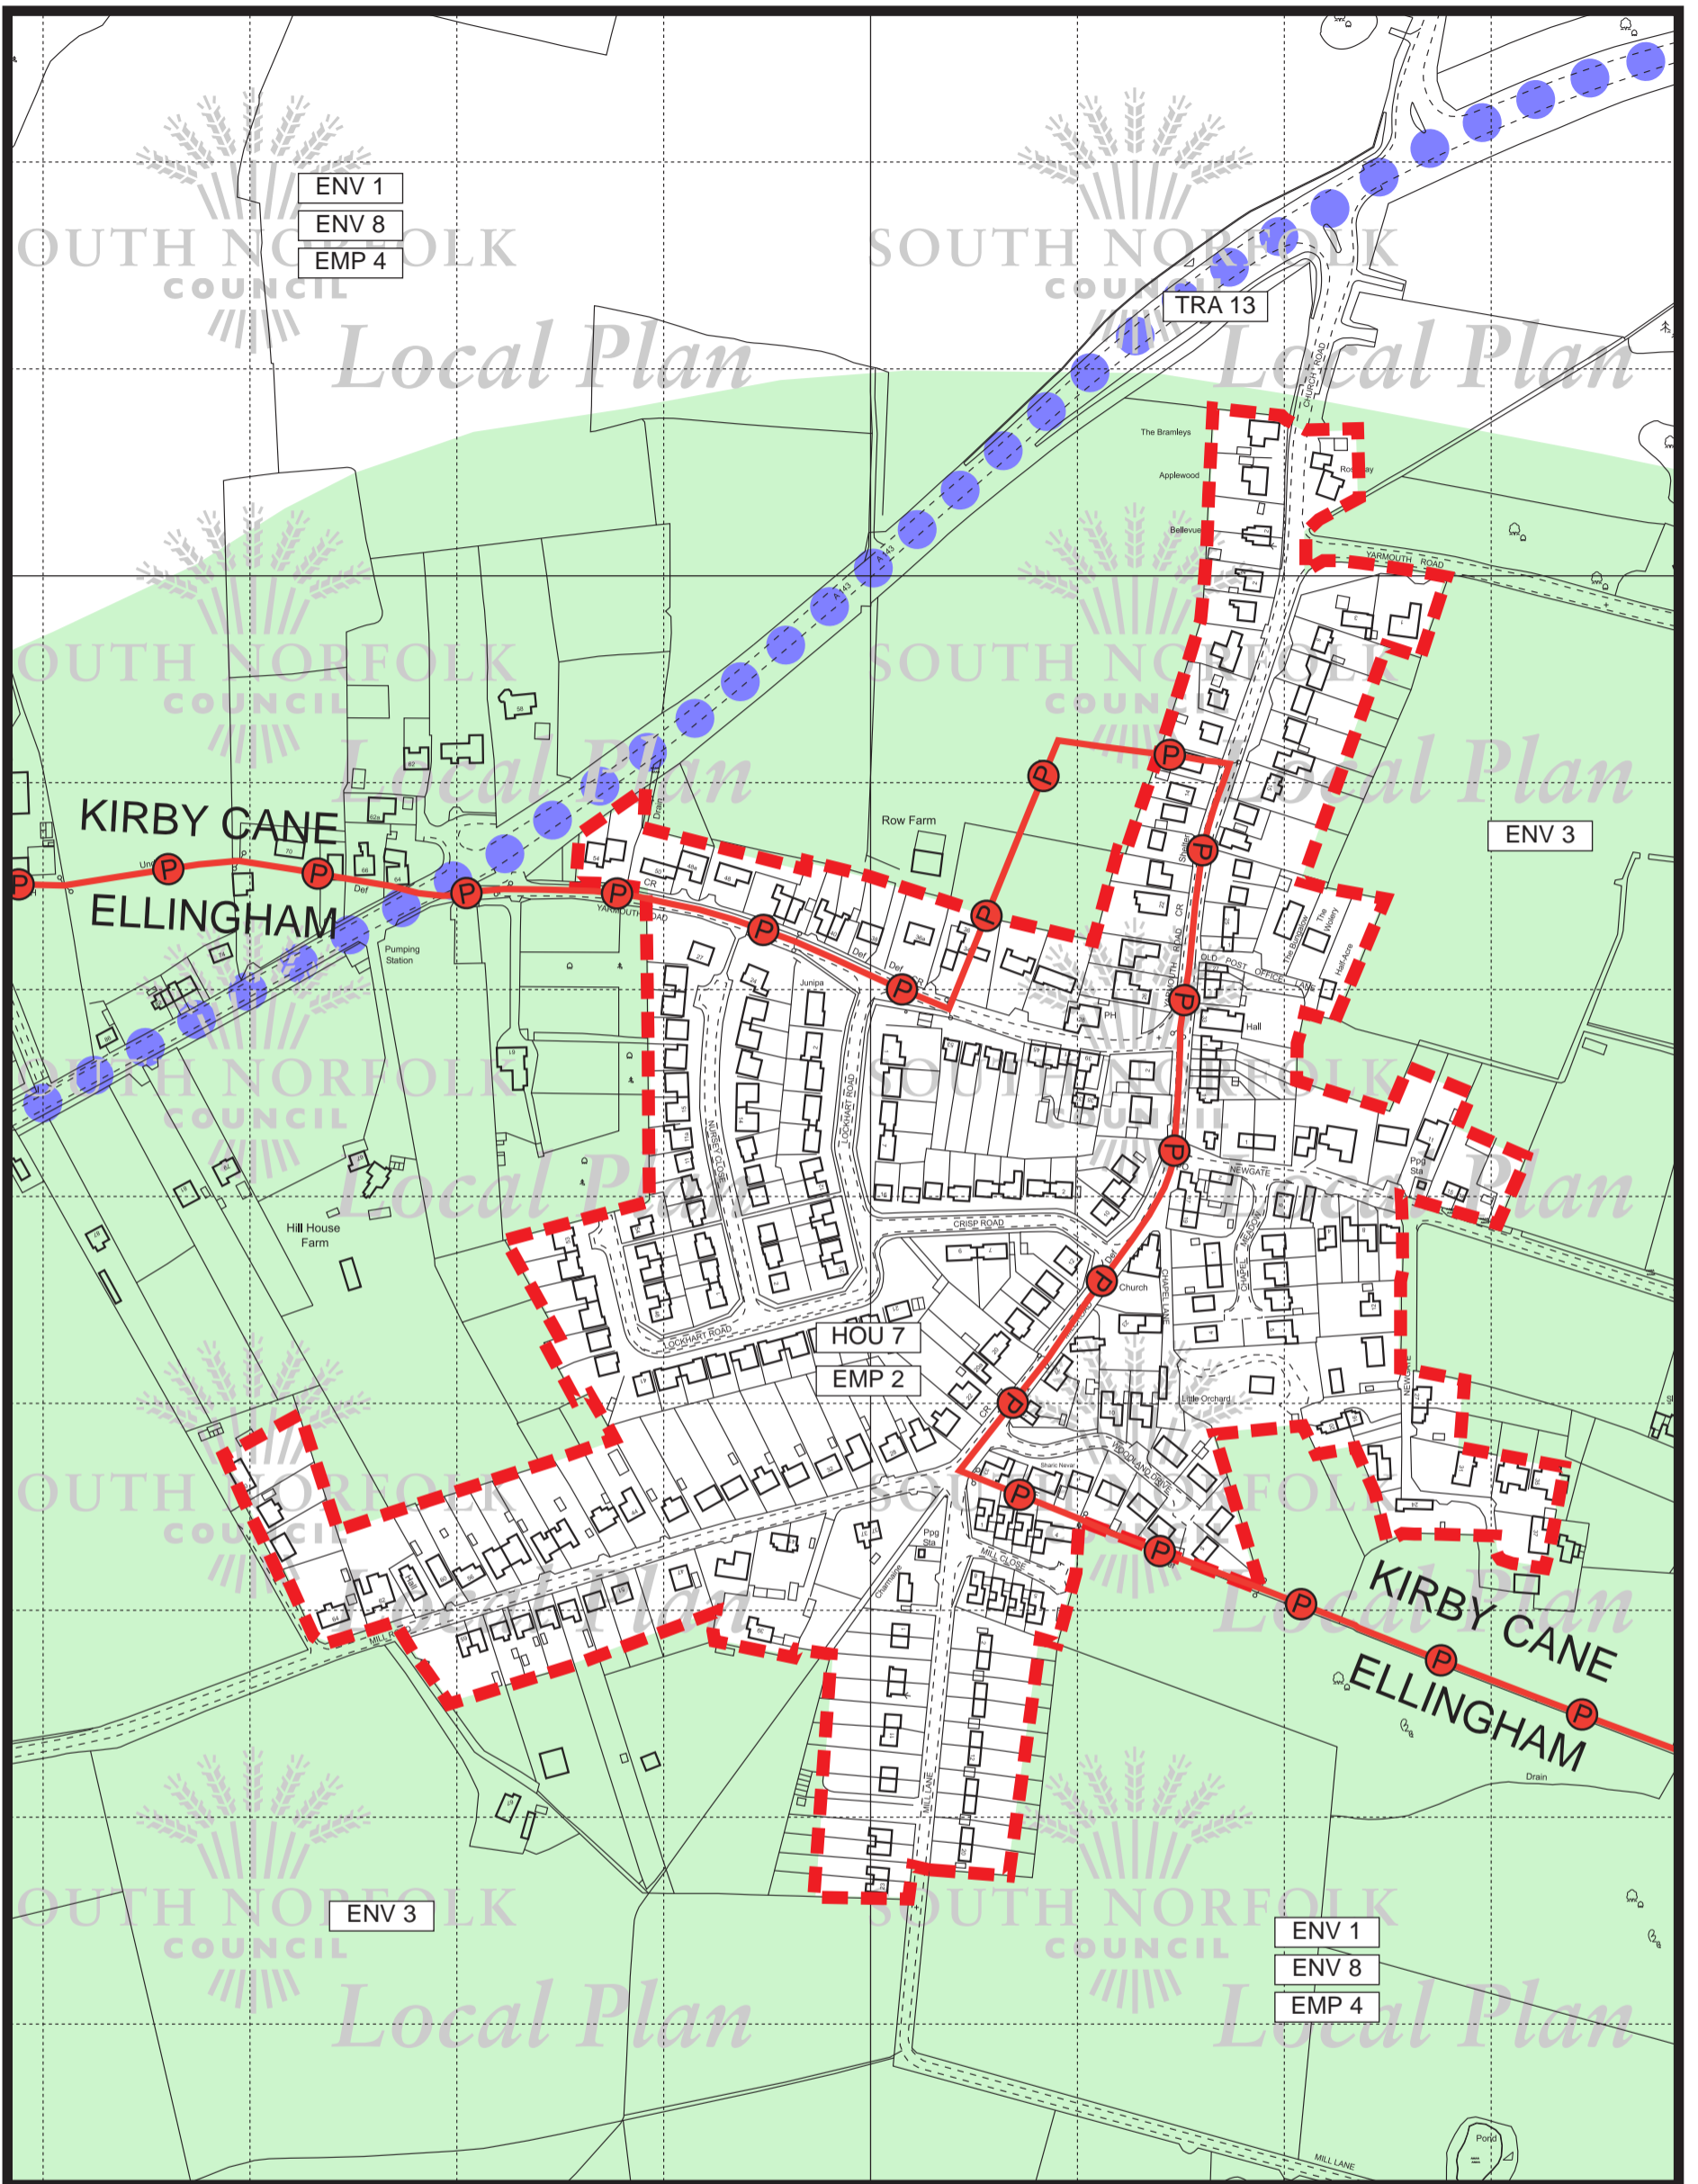

This map is reproduced from Ordnance Survey material with the permission of Ordnance Survey on behalf of the Controller of Her Majesty's Stationery Office © Crown copyright. Unauthorised reproduction infringes Crown copyright and may lead to prosecution or civil proceedings. South Norfolk Council, Licence number 100019483 May 2004.

0 500 Metres

Inset Map May 2004 Revision

**SOUTH NORFOLK COUNCIL**  
*Local Plan*  
ADOPTED VERSION March 2003

# Ellingham & Kirby Cane

## INSET MAP 22