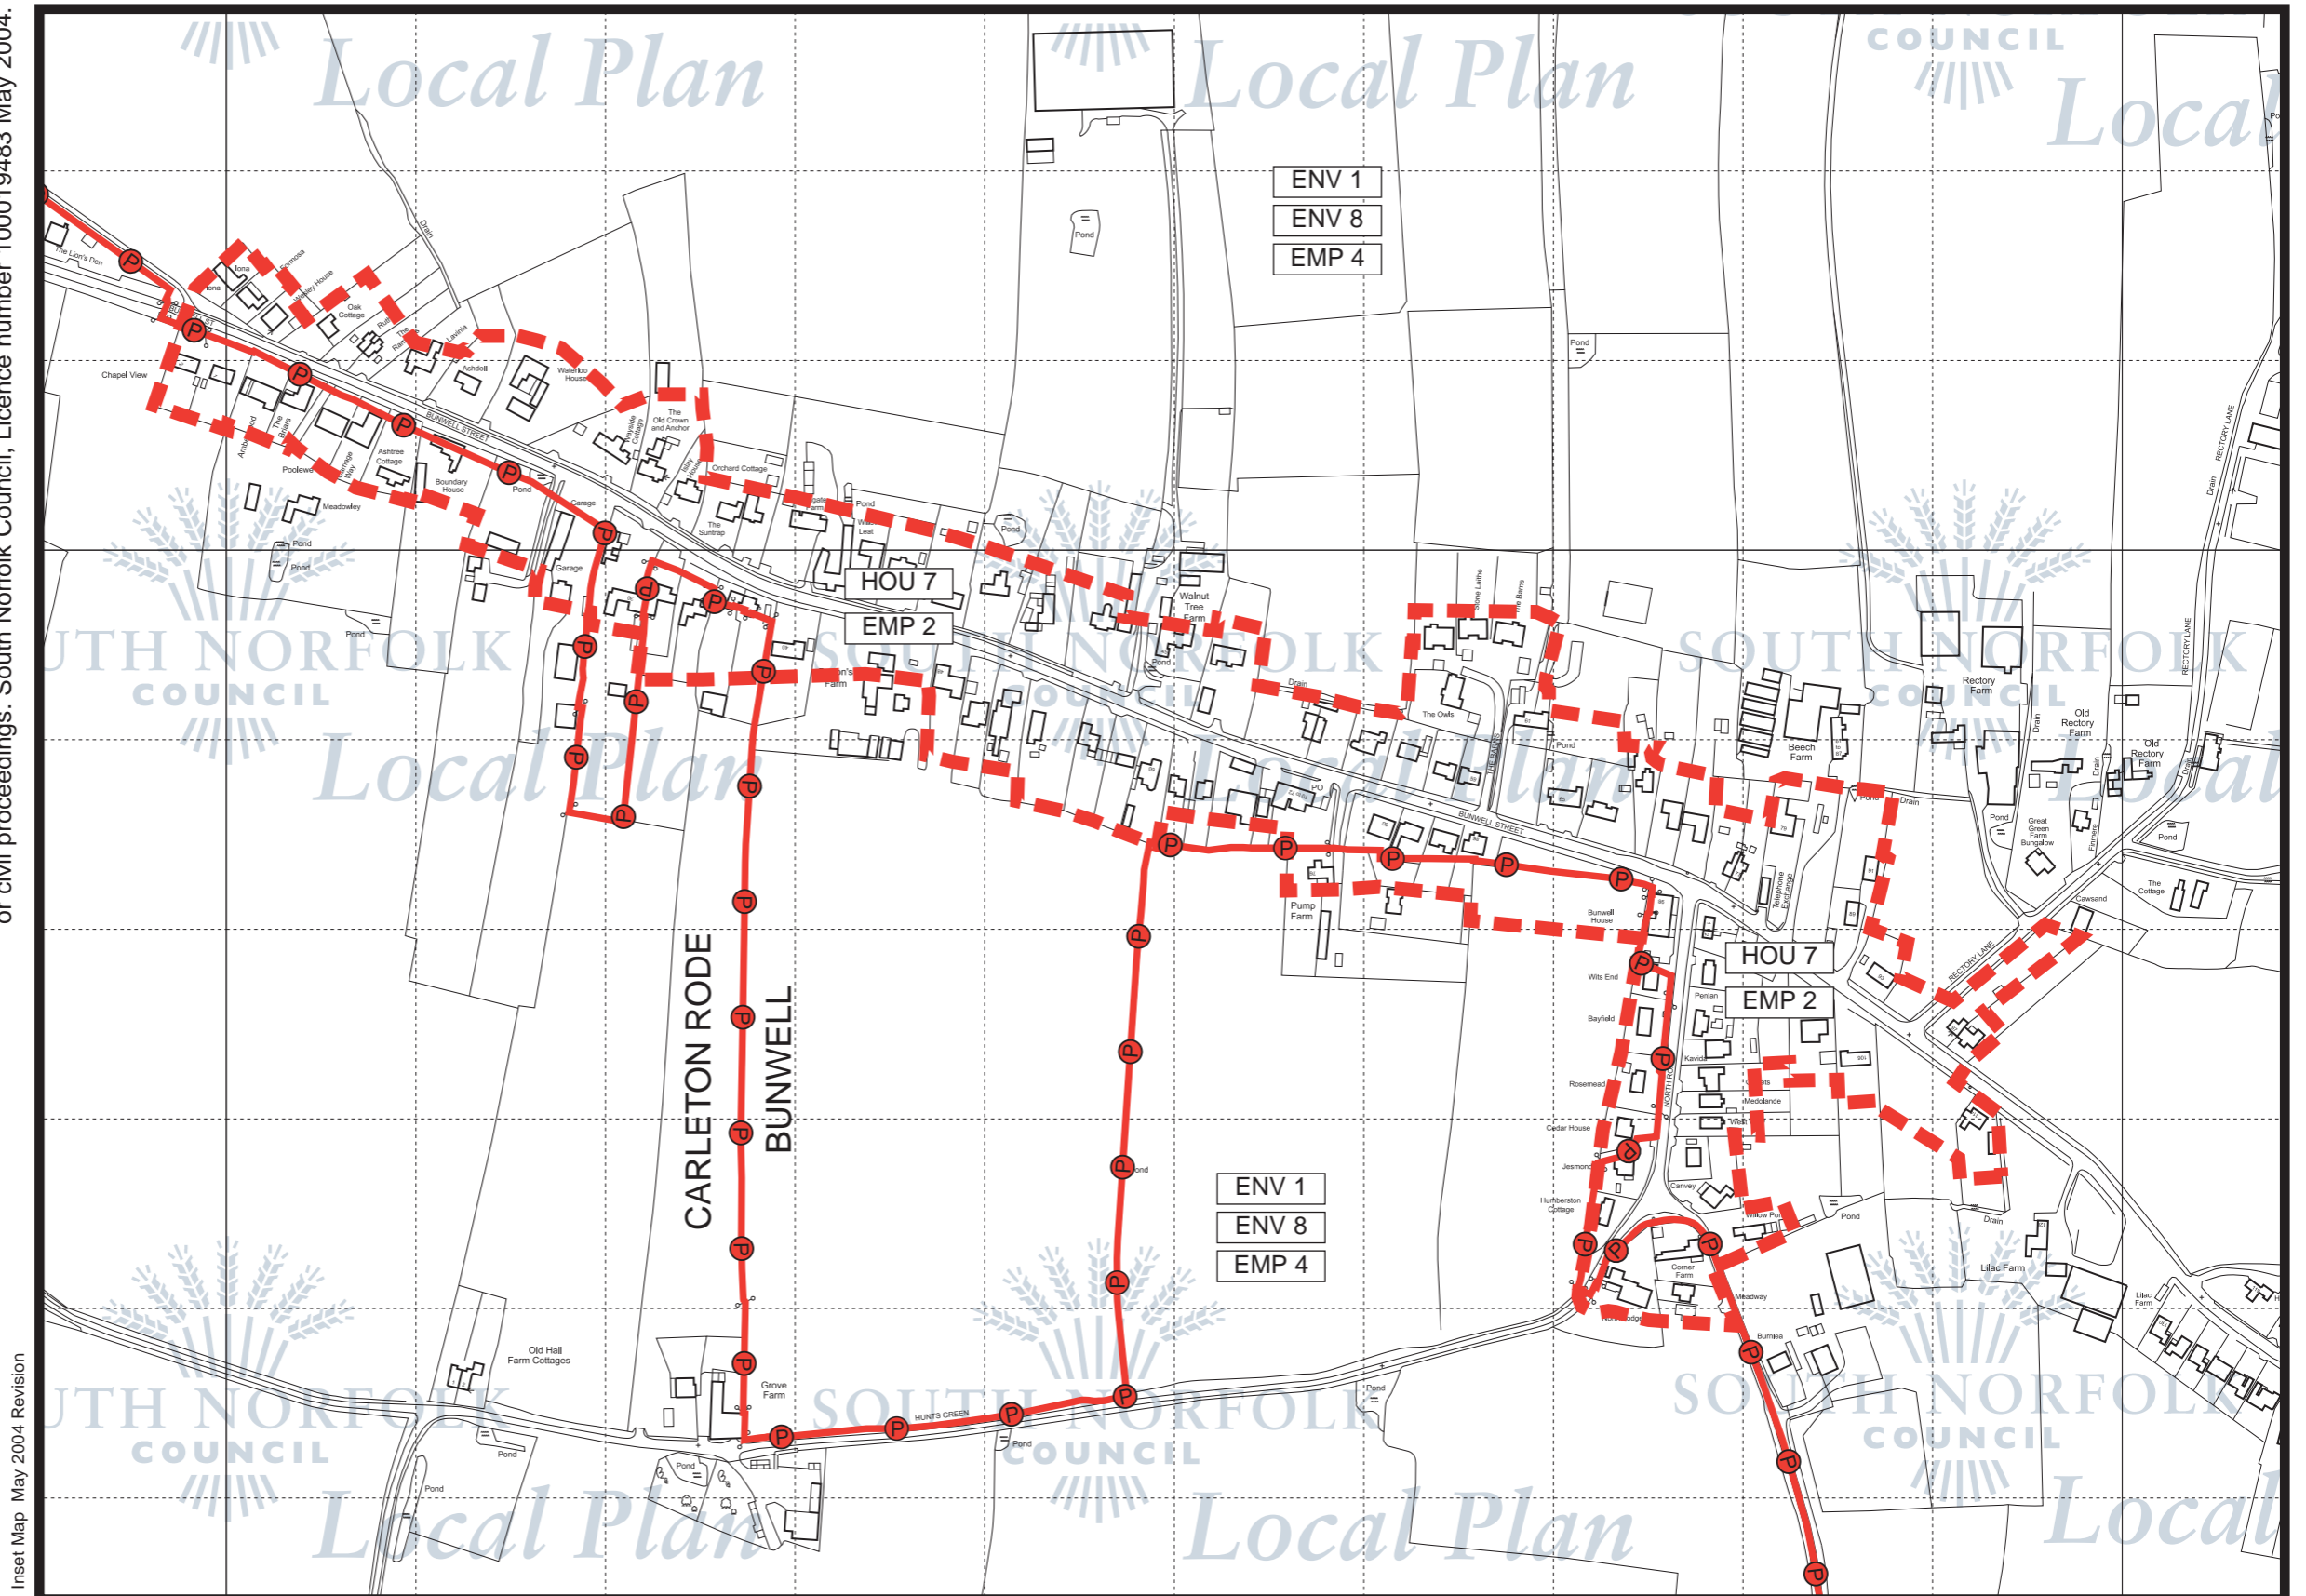

This map is reproduced from Ordnance Survey material with the permission of Ordnance Survey on behalf of the Controller of Her Majesty's Stationery Office © Crown copyright. Unauthorised reproduction infringes Crown copyright and may lead to prosecution or civil proceedings. South Norfolk Council, Licence number 100019483 May 2004.

0

500 Metres

Inset Map May 2004 Revision