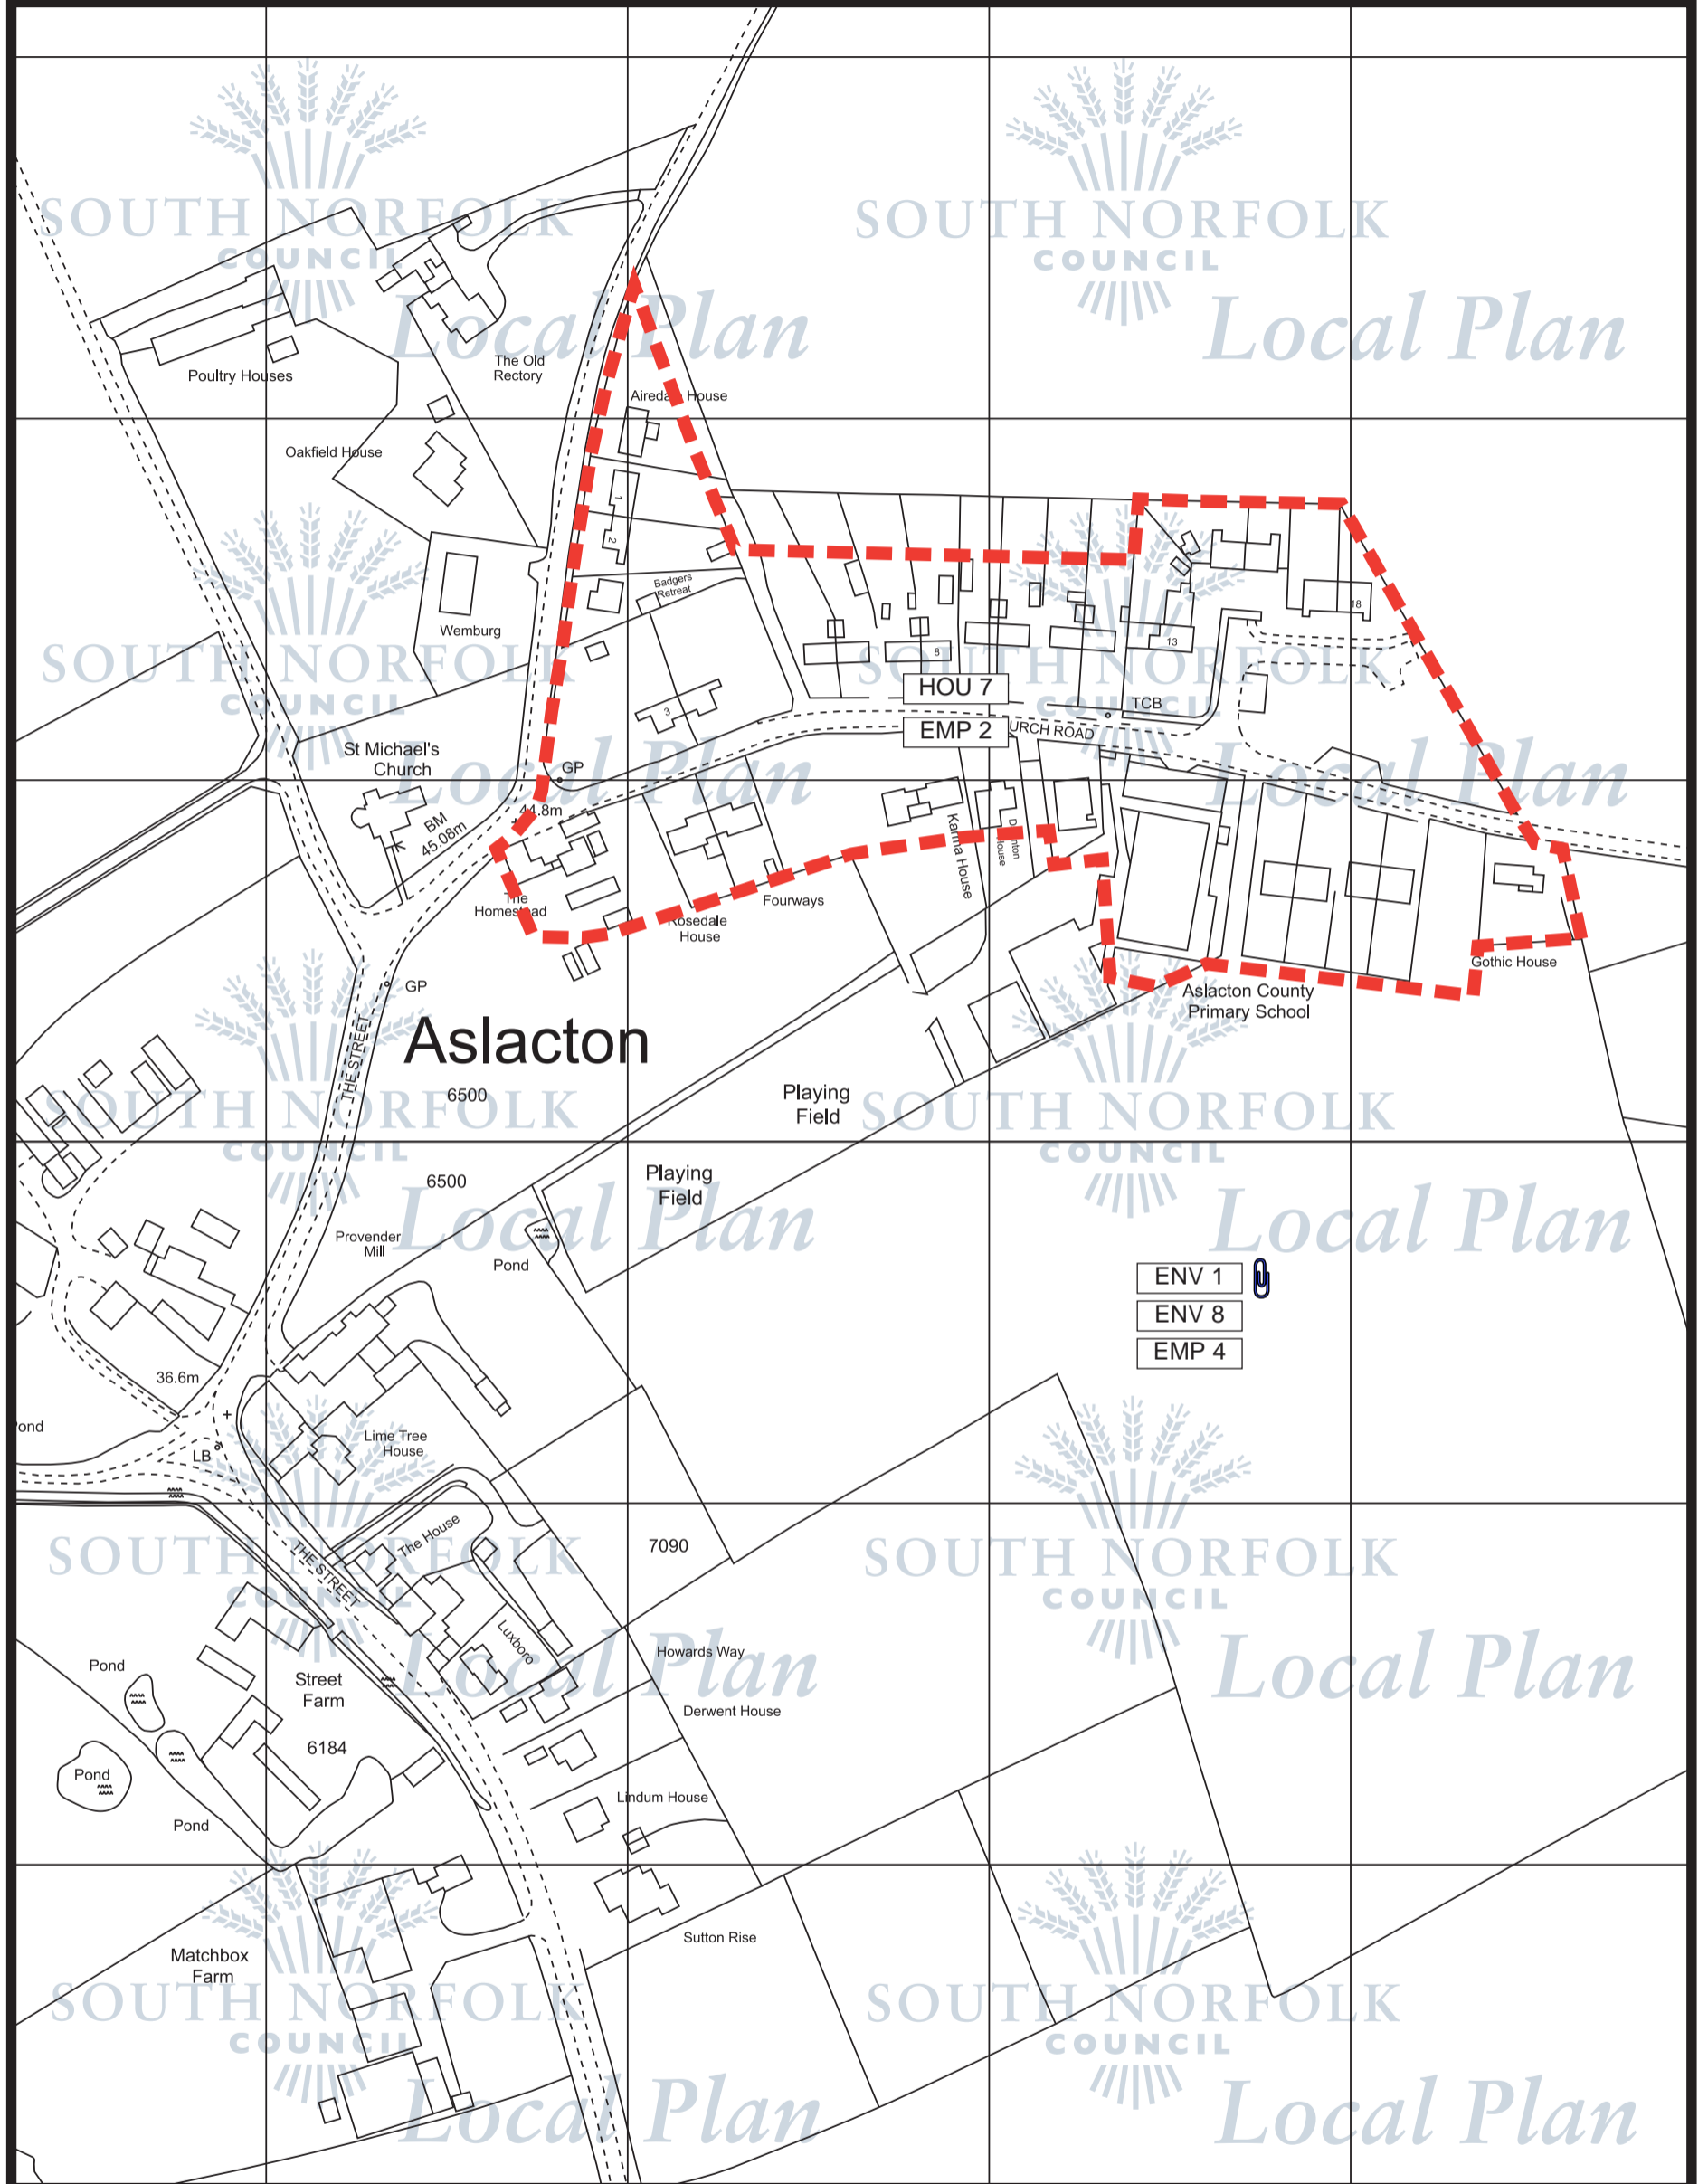

This map is reproduced from Ordnance Survey material with the permission of Ordnance Survey on behalf of the Controller of Her Majesty's Stationery Office © Crown copyright. Unauthorised reproduction infringes Crown copyright and may lead to prosecution or civil proceedings. South Norfolk Council, Licence number 100019483 May 2004.

0 300 Metres

Inset Map May 2004 Revision