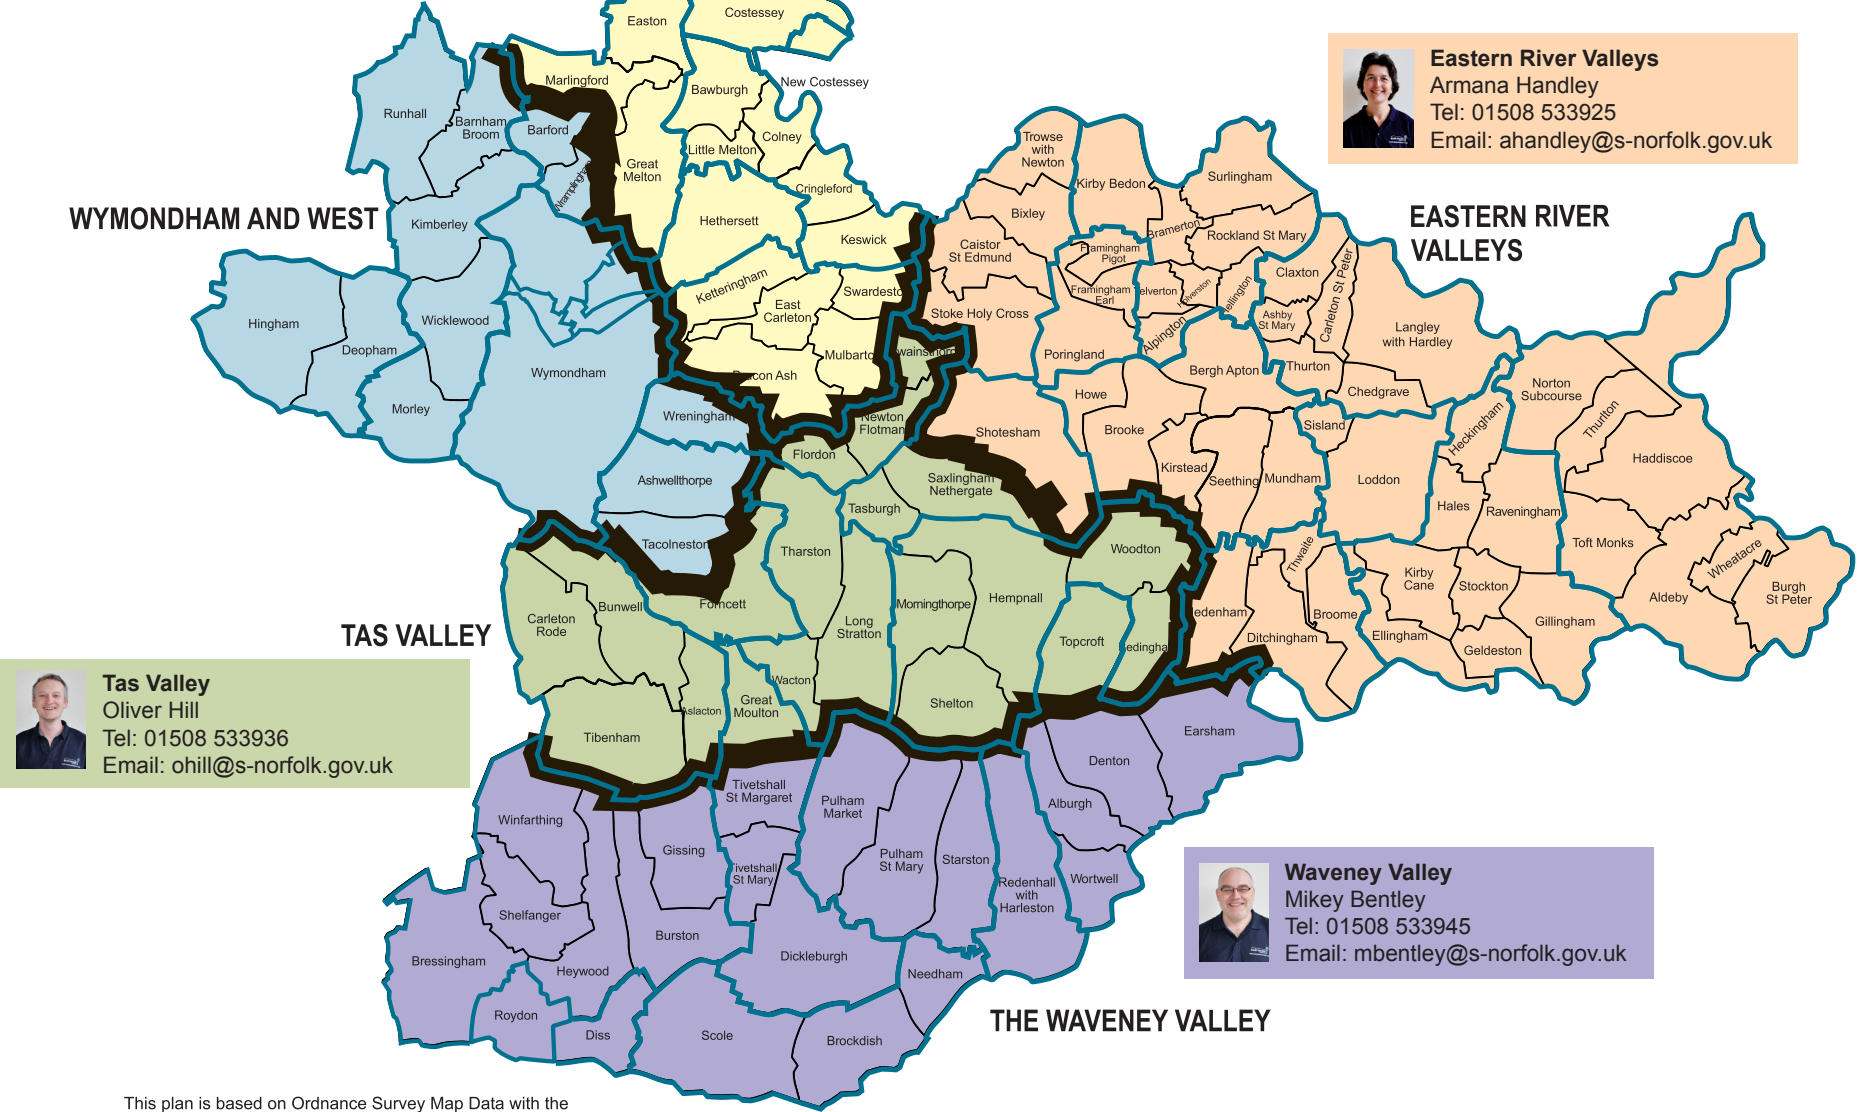

Your Neighbourhood Officers

Wymondham & West
Paul Edwards
Tel: 01508 533956
Email: pedwards@s-norfolk.gov.uk

Wymondham & West
Chris Watts
Tel: 01508 533765
Email: cwatts@s-norfolk.gov.uk

Northern River Valleys
Nigel Bailey
Tel: 01508 533670
Email: nbailey@s-norfolk.gov.uk

Eastern River Valleys
Armana Handley
Tel: 01508 533925
Email: ahandley@s-norfolk.gov.uk

Tas Valley
Oliver Hill
Tel: 01508 533936
Email: ohill@s-norfolk.gov.uk

Waveney Valley
Mikey Bentley
Tel: 01508 533945
Email: mbentley@s-norfolk.gov.uk

This plan is based on Ordnance Survey Map Data with the permission of The Controller of Her Majesty's Stationery Office © Crown Copyright. Any unauthorised reproduction may lead to prosecution. South Norfolk Council Licence No:100019483 May 2007