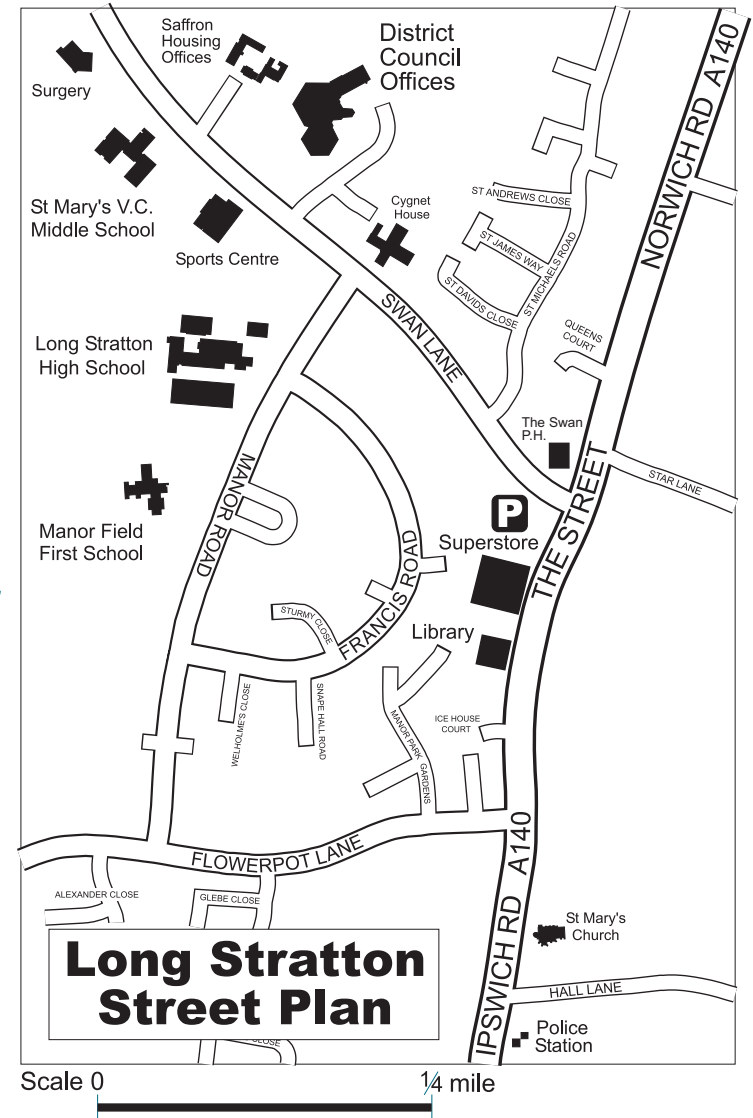

These location plans are based upon Ordnance Survey Mapping Data with the permission of The Controller of Her Majesty's Stationery Office © Crown Copyright.  
**Any unauthorised reproduction may lead to prosecution.**  
 South Norfolk Council Licence No:100019483 January 2007

**From Norwich take the A140, heading for Ipswich. Long Stratton is roughly 8 miles. Turn right into Swan Lane (at the Chinese Take-Away). South Norfolk House is a red brick, hexagonal, building opposite the school playing field.**