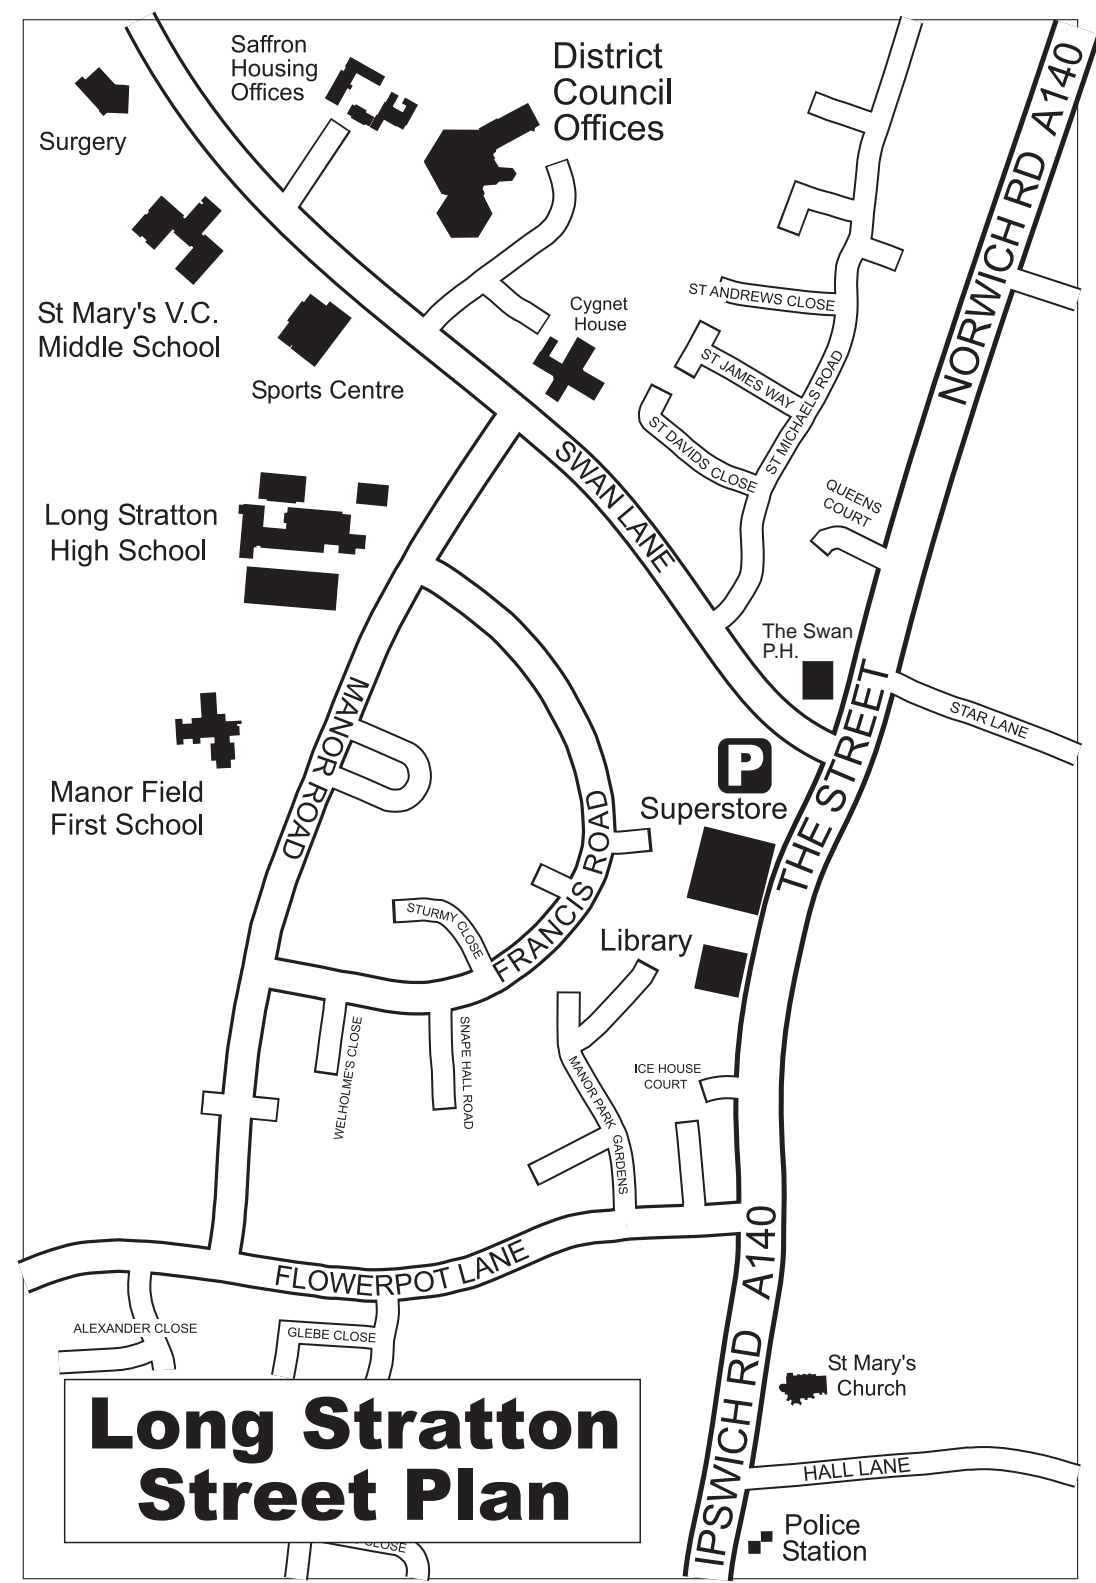

**LONG STRATTON**

These location plans are based upon Ordnance Survey Mapping Data with the permission of The Controller of Her Majesty's Stationery Office © Crown Copyright.  
**Any unauthorised reproduction may lead to prosecution.**  
 South Norfolk Council Licence No:100019483 January 2007

**Long Stratton Street Plan**

**From Norwich take the A140, heading for Ipswich. Long Stratton is roughly 8 miles. Turn right into Swan Lane (at the Chinese Take-Away). South Norfolk House is a red brick, hexagonal, building opposite the school playing field.**