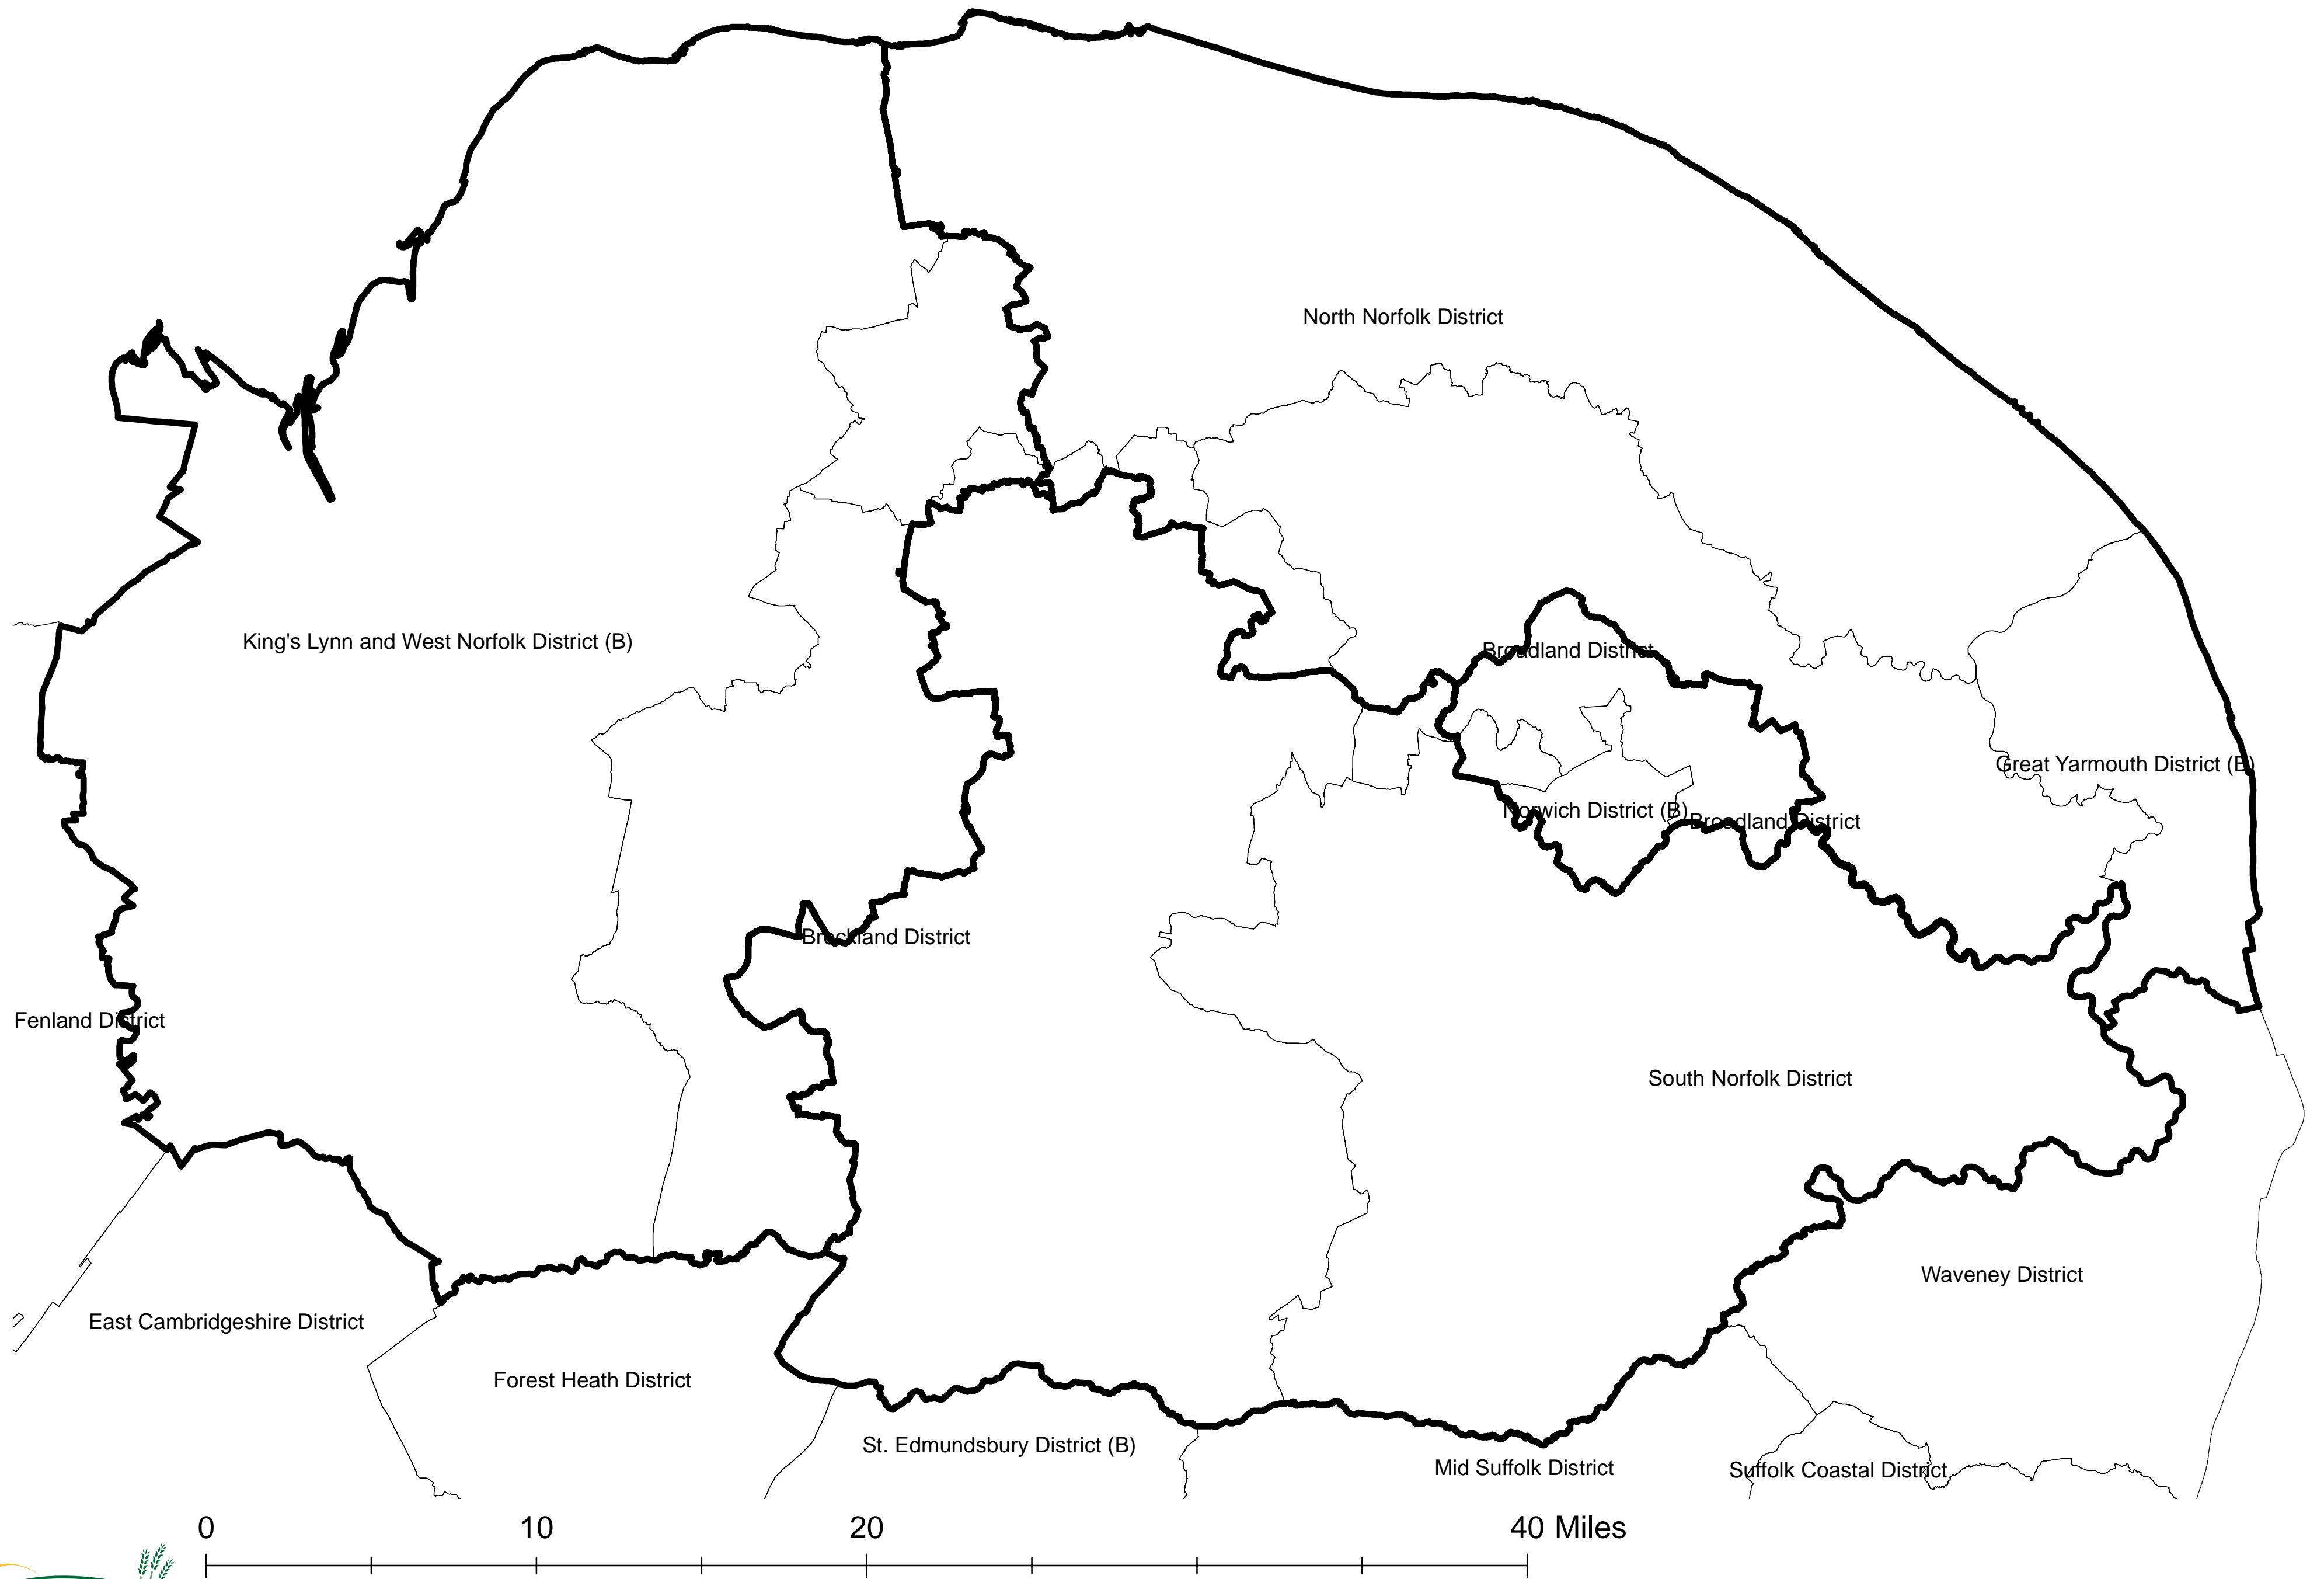

4 Unitary Option with Neighbouring Districts

1:215,000

This plan is based on Ordnance Survey Meridian2 Data with the permission of the Controller of HM Stationary Office (c) Crown Copyright. Any unauthorised use may lead to prosecution. South Norfolk Council Licence No LA/079448

 4 Unitary Districts